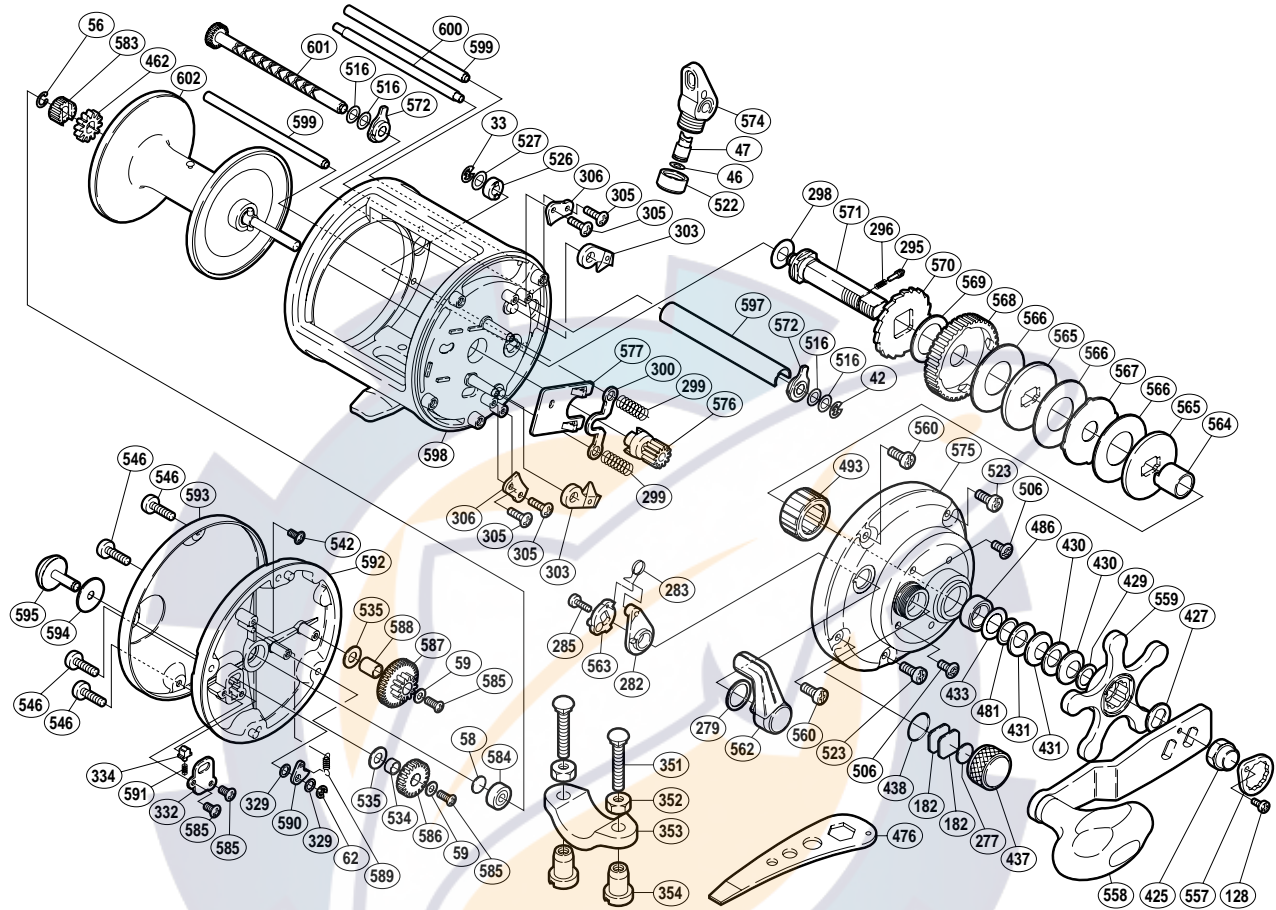

## TEK-800

Part No.	Description	Part No.	Description	Part No.	Description
TGT0033	Drive Shaft Retainer	TGT0433	Bearing Seal	TGT0572	Worm Bushing
TGT0042	Worm Shaft Retainer	TGT0437	Cast Control Cap	TGT0574	Line Guide
TGT0046	Spacer	TGT0438	"O" Ring	TGT0575	Right Side Plate
TGT0047	Line Guide Pawl	TGT0462	Click Gear	TGT0576	Pinion Gear
TGT0056	Idle Gear "A" Retainer	TGT0481	Bearing Thrust Washer	TGT0577	Yoke Plate
TGT0058	Spacer "B"	TGT0486	Ball Bearing	TGT0583	Idle Gear "A"
TGT0059	Lock Washer	TGT0493	Roller Clutch Bearing	TGT0584	Ball Bearing
TGT0062	Click Pawl Retainer	TGT0506	Right Side Plate Screw (B)	TGT0585	Multi-Purpose Screw
TGT0128	Handle Nut Plate Screw	TGT0516	Worm Shaft Spacer	TGT0586	Idle Gear "B"
TGT0182	Cast Control Spacer (A)	TGT0522	Pawl Cap	TGT0587	Idle Gear "D"
TGT0277	Cast Control Spacer (B)	TGT0523	Right Side Plate Screw (C)	TGT0588	Idle Gear "D" Support
TGT0279	Smoother	TGT0526	Drive Shaft Bushing	TGT0589	Click Pawl Spring
TGT0282	Eccentric Cam Bushing	TGT0527	Drive Shaft Washer (A)	TGT0590	Click Pawl
TGT0283	Clutch Spring	TGT0534	Idle Gear "B" Support	TGT0591	Click Spring
TGT0285	Clutch Lever Screw	TGT0535	Spacer "A"	TGT0592	Left Side Plate
TGT0295	Click Pin	TGT0542	Click Pawl Spring Screw	TGT0593	Left Side Plate Cover
TGT0296	Click Spring	TGT0546	Left Side Plate Screw	TGT0594	Spacer (A)
TGT0298	Drive Shaft Washer (B)	TGT0557	Handle Nut Plate	TGT0595	Click Button
TGT0299	Yoke Spring	TGT0558	Handle Assembly	TGT0597	Level Wind Guard
TGT0300	Yoke	TGT0559	Star Drag	TGT0598	One-Piece Frame
TGT0303	Anti-Reverse Pawl	TGT0560	Right Side Plate Screw (A)	TGT0599	Stabilizer Bar "A"
TGT0305	Anti-Reverse Pawl Screw	TGT0562	Clutch Lever	TGT0600	Stabilizer Bar "B"
TGT0306	Anti-Reverse Pawl Keeper	TGT0563	Clutch Cam	TGT0601	Worm Shaft
TGT0329	Spacer (B)	TGT0564	Roller Clutch Inner Tube	TGT0602	Spool Assembly
TGT0332	Click Spring Retainer	TGT0565	Key Washer		
TGT0334	Click Spring Holder	TGT0566	Drag Washer (B)	TGT0351	Rod Clamp Bolt (accessory)
TGT0425	Handle Nut	TGT0567	Eared Washer	TGT0352	Rod Clamp Nut (B) (accessory)
TGT0427	Drive Shaft Shield	TGT0568	Drive Gear	TGT0353	Rod Clamp (accessory)
TGT0429	Star Drag Washer	TGT0569	Drag Washer (A)	TGT0354	Rod Clamp Nut (A) (accessory)
TGT0430	Drag Spring Washer (10L)	TGT0570	Anti-Reverse Ratchet		
TGT0431	Drag Spring Washer (10H)	TGT0571	Drive Shaft	TGT0476	Wrench (accessory)