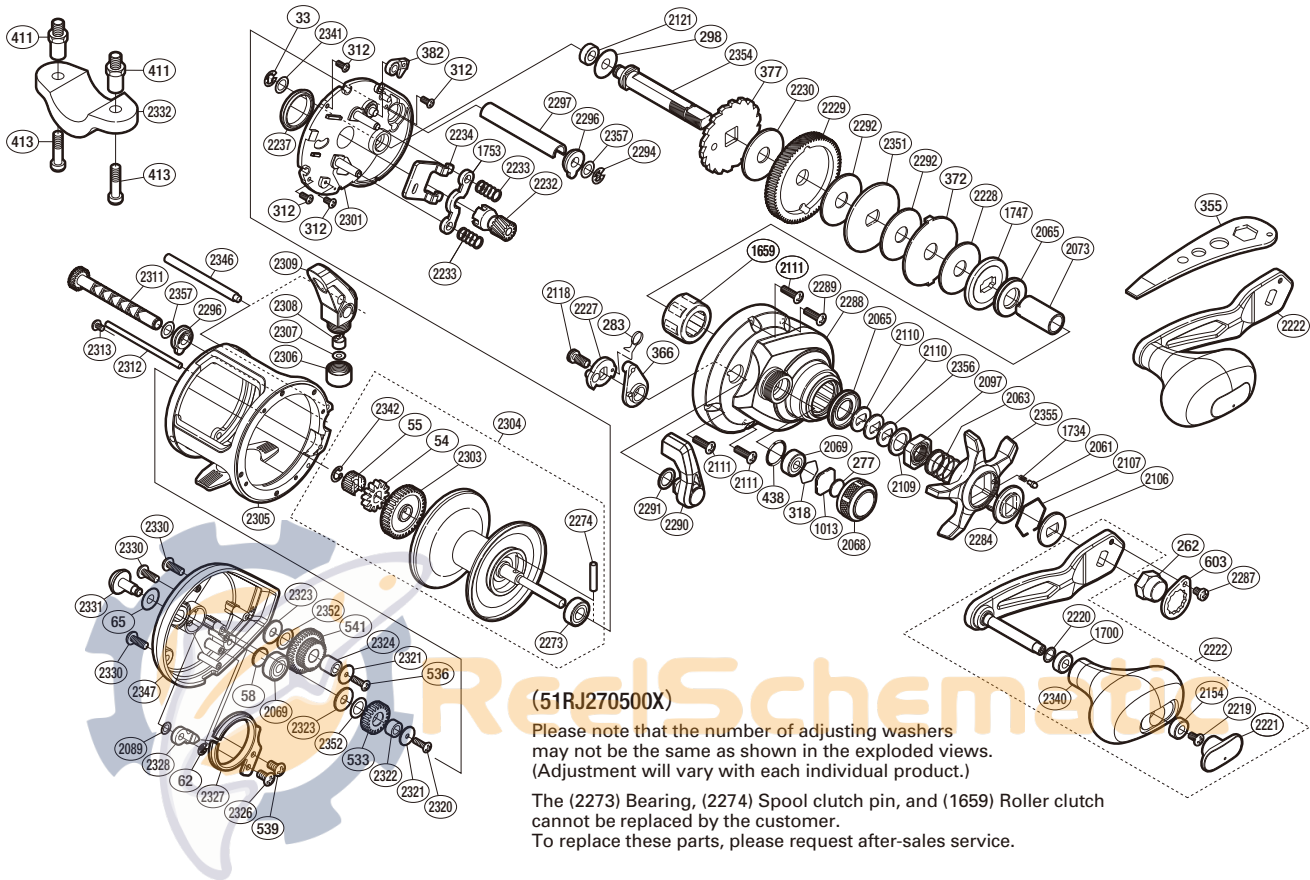

## TEK500HGA

Part No.	Description	Part No.	Description	Part No.	Description
TGT0033	E Lock	TGT2106	Drive Shaft Shield	TGT2306	Pawl Cap
TGT0054	Click Gear	TGT2107	Click Plate Retainer	TGT2307	Washer
TGT0055	Idle Gear A	TGT2109	Star Drag Spacer	TGT2308	Line Guide Pawl
TGT0058	Spacer B	TGT2110	Coned Disc Spring (8h)	TGT2309	Line Guide Pawl Holder Assembly
TGT0062	E Lock	TGT2111	Screw	TGT2311	Worm Shaft Unit
TGT0065	Spacer A	TGT2118	Screw	TGT2312	Stabilizer Bar B
TGT0262	Handle Nut	TGT2121	Drive Shaft Bushing	TGT2313	Screw
TGT0277	Cast Control Spacer	TGT2154	Handle Knob Bushing A	TGT2320	Screw
TGT0283	Clutch Spring	TGT2219	Screw	TGT2321	Idle Gear B Spacer B
TGT0298	Washer	TGT2220	Washer	TGT2322	Idle Gear B Support
TGT0312	Screw	TGT2221	Handle Knob Seal	TGT2323	Idle Gear B Spacer A
TGT0318	Bearing Retainer	TGT2222	Handle Assembly	TGT2324	Idle Gear D Support
TGT0366	Eccentric Cam Bushing	TGT2227	Clutch Cam Assembly	TGT2326	Screw
TGT0372	Eared Washer (E)	TGT2228	Drag Washer D	TGT2327	Click Spring
TGT0377	Anti-Reverse Ratchet	TGT2229	Drive Gear	TGT2328	Click Pawl
TGT0382	Anti-Reverse Pawl	TGT2230	Drag Washer A	TGT2330	Screw
TGT0438	O Ring	TGT2232	Pinion Gear	TGT2331	Click Button
TGT0533	Idle Gear B	TGT2233	Yoke Spring	TGT2340	Handle Knob
TGT0536	Screw	TGT2234	Yoke Plate	TGT2341	Washer
TGT0539	Screw	TGT2237	Frame Center Seal	TGT2342	Idle Gear Retainer
TGT0541	Idle Gear D	TGT2273	Ball Bearing	TGT2346	Stabilizer Bar A
TGT0603	Handle Nut Plate	TGT2274	Spool Clutch Pin	TGT2347	Left Side Plate
TGT1013	Spool Tension Spacer	TGT2284	Star Drag Click Plate	TGT2351	Key Washer (C)
TGT1659	Roller Clutch Bearing	TGT2287	Screw	TGT2352	Washer
TGT1700	Handle Knob Bushing	TGT2288	Right Side Plate Assembly	TGT2354	Drive Shaft
TGT1734	Click Spring	TGT2289	Screw	TGT2355	Star Drag
TGT1747	Pressure Plate	TGT2290	Clutch Lever Unit	TGT2356	Washer
TGT1753	Yoke	TGT2291	Smoother	TGT2357	Washer
TGT2061	Click Pin (B)	TGT2292	Drag Washer (B)	TGT2358	Washer
TGT2063	Star Drag Spring	TGT2294	E Lock		
TGT2065	Roller Clutch Water Proof	TGT2296	Worm Bushing A	TGT0411	Rod Clamp Nut (Accessory)
TGT2068	Cast Control Cap	TGT2297	Level Wind Guard	TGT0413	Rod Clamp Bolt (Accessory)
TGT2069	Ball Bearing	TGT2301	Right Side Plate Set Assembly	TGT2332	Rod Clamp (Accessory)
TGT2073	Roller Clutch Inner Tube	TGT2303	Counter Gear A		
TGT2089	Washer	TGT2304	Spool Assembly		
TGT2097	Star Drag Nut	TGT2305	Frame	TGT0355	Wrench (Accessory)