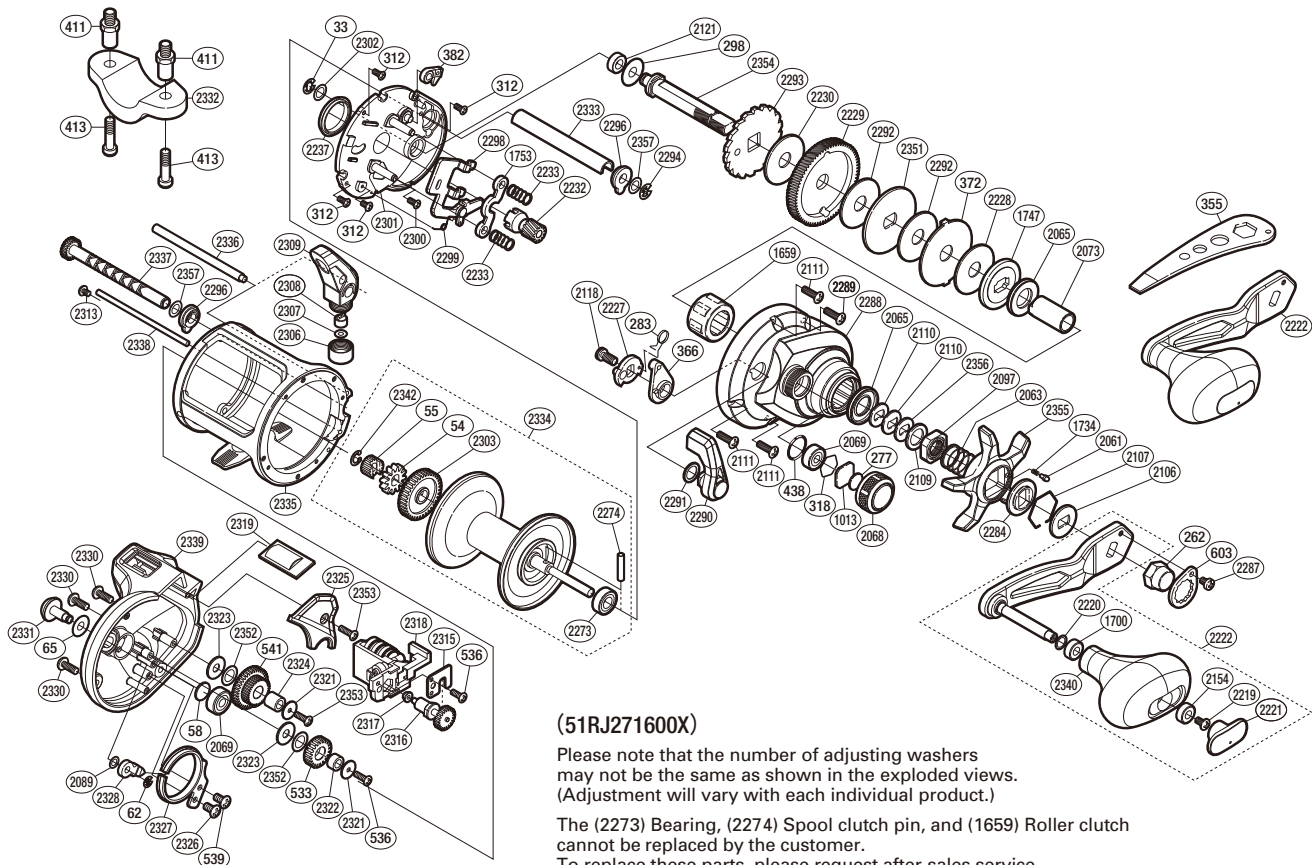

## TEK600HGLCA

Part No.	Description	Part No.	Description	Part No.	Description
TGT0033	E Lock	TGT2110	Coned Disc Spring (8h)	TGT2315	Counter Frame Plate
TGT0054	Click Gear	TGT2111	Screw	TGT2316	Counter Gear Assembly
TGT0055	Idle Gear A	TGT2118	Screw	TGT2317	Bushing
TGT0058	Spacer B	TGT2121	Drive Shaft Bushing	TGT2319	Counter Lens Assembly
TGT0062	E Lock	TGT2154	Handle Knob Bushing A	TGT2321	Idle Gear B Spacer B
TGT0065	Spacer A	TGT2219	Screw	TGT2322	Idle Gear B Support
TGT0262	Handle Nut	TGT2220	Washer	TGT2323	Idle Gear B Spacer A
TGT0277	Cast Control Spacer	TGT2221	Handle Knob Seal	TGT2324	Idle Gear D Support
TGT0283	Clutch Spring	TGT2222	Handle Assembly	TGT2325	B Side Plate Seal
TGT0298	Washer	TGT2227	Clutch Cam Assembly	TGT2326	Screw
TGT0312	Screw	TGT2228	Drag Washer D	TGT2327	Click Spring
TGT0318	Bearing Retainer	TGT2229	Drive Gear	TGT2328	Click Pawl
TGT0366	Eccentric Cam Bushing	TGT2230	Drag Washer A	TGT2330	Screw
TGT0372	Eared Washer (E)	TGT2232	Pinion Gear	TGT2331	Click Button
TGT0382	Anti-Reverse Pawl	TGT2233	Yoke Spring	TGT2333	Level Wind Guard
TGT0438	O Ring	TGT2237	Frame Center Seal	TGT2334	Spool Assembly
TGT0533	Idle Gear B	TGT2273	Ball Bearing	TGT2335	Frame
TGT0536	Screw	TGT2274	Spool Clutch Pin	TGT2336	Stabilizer Bar A
TGT0539	Screw	TGT2284	Star Drag Click Plate	TGT2337	Worm Shaft Unit
TGT0541	Idle Gear D	TGT2287	Screw	TGT2338	Stabilizer Bar B
TGT0603	Handle Nut Plate	TGT2288	Right Side Plate Assembly	TGT2340	Handle Knob
TGT1013	Spool Tension Spacer	TGT2289	Screw	TGT2341	Washer
TGT1659	Roller Clutch Bearing	TGT2290	Clutch Lever Unit	TGT2342	Idle Gear Retainer
TGT1700	Handle Knob Bushing	TGT2291	Smoother	TGT2344	Counter Unit Assembly
TGT1734	Click Spring	TGT2292	Drag Washer (B)	TGT2348	Left Side Plate
TGT1747	Pressure Plate	TGT2293	Anti-Reverse Ratchet	TGT2351	Key Washer (C)
TGT1753	Yoke	TGT2294	E Lock	TGT2352	Washer
TGT2061	Click Pin (B)	TGT2296	Worm Bushing A	TGT2353	Screw
TGT2063	Star Drag Spring	TGT2298	Clutch Plate Assembly	TGT2354	Drive Shaft
TGT2065	Roller Clutch Water Proof	TGT2299	Clutch Pawl Spring	TGT2355	Star Drag
TGT2068	Cast Control Cap	TGT2300	Screw	TGT2356	Washer
TGT2069	Ball Bearing	TGT2301	Right Side Plate Set Assembly	TGT2357	Washer
TGT2073	Roller Clutch Inner Tube	TGT2303	Counter Gear A		
TGT2089	Washer	TGT2306	Pawl Cap	TGT0411	Rod Clamp Nut (Accessory)
TGT2097	Star Drag Nut	TGT2307	Washer	TGT0413	Rod Clamp Bolt (Accessory)
TGT2106	Drive Shaft Shield	TGT2308	Line Guide Pawl	TGT2332	Rod Clamp (Accessory)
TGT2107	Click Plate Retainer	TGT2309	Line Guide Pawl Holder Assembly		
TGT2109	Star Drag Spacer	TGT2313	Screw	TGT0355	Wrench (Accessory)