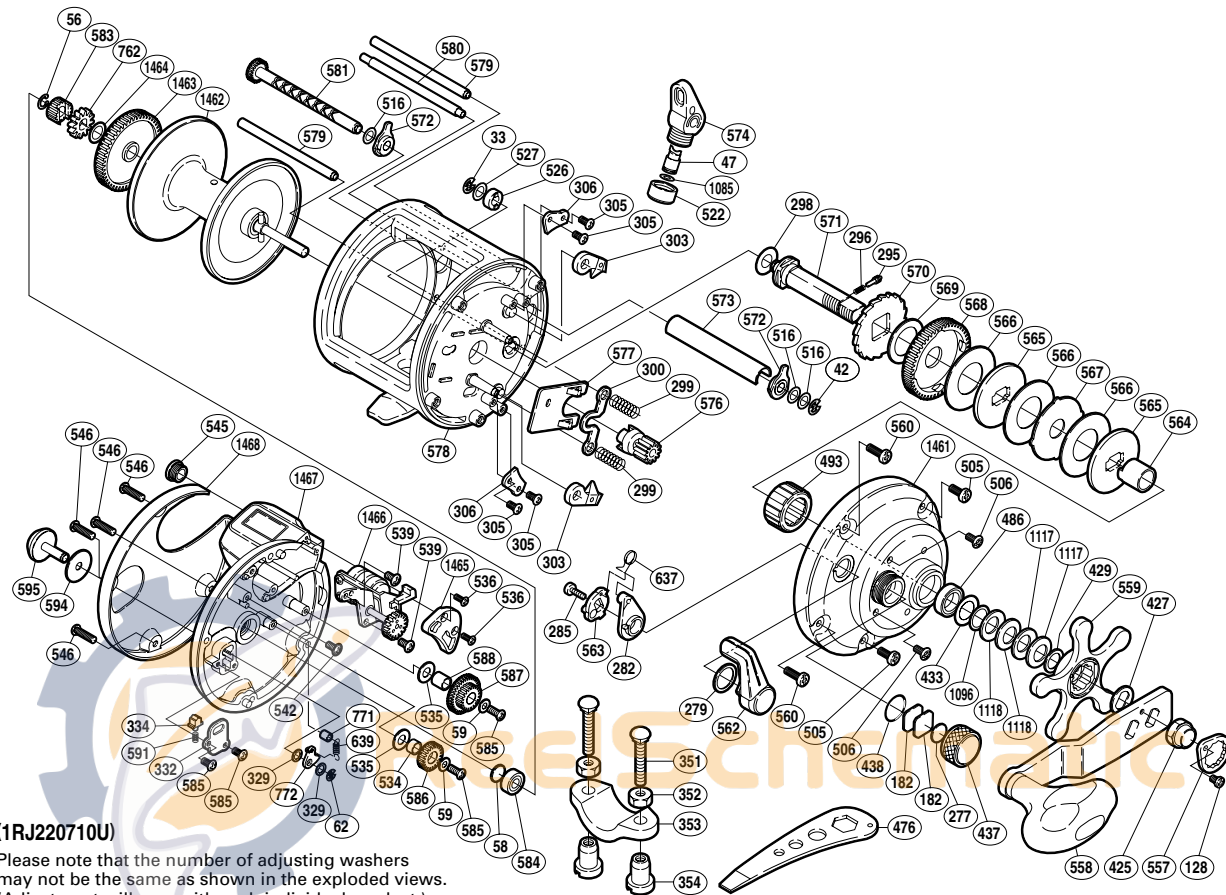

SHIMANO

TEKOTA A-RB

TEK-700LC

(1RJ220710U)

Please note that the number of adjusting washers may not be the same as shown in the exploded views. (Adjustment will vary with each individual product.)

Part No.	Description	Part No.	Description	Part No.	Description
TGT0033	E Lock	TGT0516	Washer	TGT0583	Idle Gear
TGT0042	E Lock	TGT0522	Pawl Cap	TGT0584	Ball Bearing
TGT0047	Line Guide Pawl	TGT0526	Drive Shaft Bushing	TGT0585	Screw
TGT0056	C Lock	TGT0527	Washer	TGT0586	Idle Gear
TGT0058	Spacer B	TGT0534	Idle Gear Support	TGT0587	Idle Gear
TGT0059	Lock Washer	TGT0535	Spacer	TGT0588	Idle Gear Support
TGT0062	E Lock	TGT0536	Screw	TGT0591	Click Spring
TGT0128	Screw	TGT0539	Screw	TGT0594	Spacer
TGT0182	Cast Control Spacer	TGT0542	Screw	TGT0595	Click Button
TGT0277	Cast Control Spacer	TGT0545	Maintenance Cap	TGT0637	Clutch Spring
TGT0279	Smoother	TGT0546	Screw	TGT0639	Click Pawl Spring
TGT0282	Eccentric Cam Bushing	TGT0557	Handle Nut Plate	TGT0762	Click Gear
TGT0285	Screw	TGT0558	Handle Assembly	TGT0771	Click Pawl Spring Boss Ring
TGT0295	Click Pin	TGT0559	Star Drag	TGT0772	Click Pawl
TGT0296	Click Spring	TGT0560	Screw	TGT1085	Spacer
TGT0298	Washer	TGT0562	Clutch Lever	TGT1096	Washer
TGT0299	Yoke Spring	TGT0563	Clutch Cam	TGT1117	Drag Spring Washer (10L)
TGT0300	Yoke	TGT0564	Roller Clutch Inner Tube	TGT1118	Drag Spring Washer (10H)
TGT0303	Anti-Reverse Pawl	TGT0565	Key Washer	TGT1461	Right Side Plate
TGT0305	Screw	TGT0566	Drag Washer	TGT1462	Spool Assembly
TGT0306	Anti-Reverse Pawl Keeper	TGT0567	Eared Washer	TGT1463	Counter Gear
TGT0329	Spacer	TGT0568	Drive Gear	TGT1464	Washer
TGT0332	Click Spring Retainer	TGT0569	Drag Washer	TGT1465	Left Side Plate Seal
TGT0334	Click Spring Holder	TGT0570	Anti-Reverse Ratchet	TGT1466	Counter Assembly
TGT0425	Handle Nut	TGT0571	Drive Shaft	TGT1467	Left Side Plate
TGT0427	Drive Shaft Shield	TGT0572	Worm Bushing	TGT1468	Left Side Plate Cover
TGT0429	Star Drag Washer	TGT0573	Level Wind Guard		
TGT0433	Bearing Seal	TGT0574	Line Guide		
TGT0437	Cast Control Cap	TGT0576	Pinion Gear	TGT0351	Rod Clamp Bolt (accessory)
TGT0438	O Ring	TGT0577	Yoke Plate	TGT0352	Rod Clamp Nut B (accessory)
TGT0486	Ball Bearing	TGT0578	One-Piece Frame	TGT0353	Rod Clamp (accessory)
TGT0493	Roller Clutch Bearing	TGT0579	Stabilizer Bar A	TGT0354	Rod Clamp Nut A (accessory)
TGT0505	Screw	TGT0580	Stabilizer Bar B		
TGT0506	Screw	TGT0581	Worm Shaft	TGT0476	Wrench (accessory)