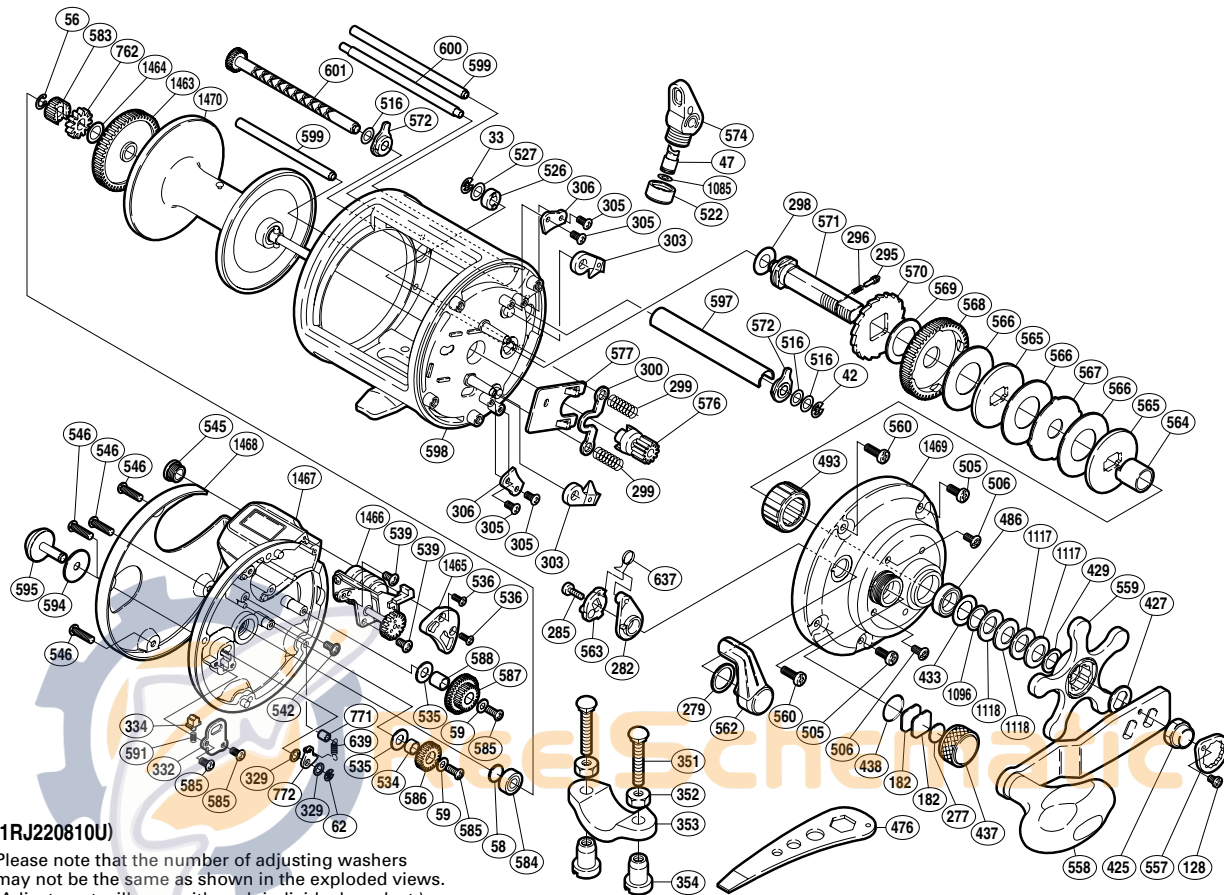

## TEK-800LC

(1RJ220810U)

Please note that the number of adjusting washers may not be the same as shown in the exploded views. (Adjustment will vary with each individual product.)

Part No.	Description	Part No.	Description	Part No.	Description
TGT0033	E Lock	TGT0516	Washer	TGT0588	Idle Gear Support
TGT0042	E Lock	TGT0522	Pawl Cap	TGT0591	Click Spring
TGT0047	Line Guide Pawl	TGT0526	Drive Shaft Bushing	TGT0594	Spacer
TGT0056	C Lock	TGT0527	Washer	TGT0595	Click Button
TGT0058	Spacer B	TGT0534	Idle Gear Support	TGT0597	Level Wind Guard
TGT0059	Lock Washer	TGT0535	Spacer	TGT0598	One-Piece Frame
TGT0062	E Lock	TGT0536	Screw	TGT0599	Stabilizer Bar A
TGT0128	Screw	TGT0539	Screw	TGT0600	Stabilizer Bar B
TGT0182	Cast Control Spacer	TGT0542	Screw	TGT0601	Worm Shaft
TGT0277	Cast Control Spacer	TGT0545	Maintenance Cap	TGT0637	Clutch Spring
TGT0279	Smoother	TGT0546	Screw	TGT0639	Click Pawl Spring
TGT0282	Eccentric Cam Bushing	TGT0557	Handle Nut Plate	TGT0762	Click Gear
TGT0285	Screw	TGT0558	Handle Assembly	TGT0771	Click Pawl Spring Boss Ring
TGT0295	Click Pin	TGT0559	Star Drag	TGT0772	Click Pawl
TGT0296	Click Spring	TGT0560	Screw	TGT1085	Spacer
TGT0298	Washer	TGT0562	Clutch Lever	TGT1096	Washer
TGT0299	Yoke Spring	TGT0563	Clutch Cam	TGT1117	Drag Spring Washer (10L)
TGT0300	Yoke	TGT0564	Roller Clutch Inner Tube	TGT1118	Drag Spring Washer (10H)
TGT0303	Anti-Reverse Pawl	TGT0565	Key Washer	TGT1463	Counter Gear
TGT0305	Screw	TGT0566	Drag Washer	TGT1464	Washer
TGT0306	Anti-Reverse Pawl Keeper	TGT0567	Eared Washer	TGT1465	Left Side Plate Seal
TGT0329	Spacer	TGT0568	Drive Gear	TGT1466	Counter Assembly
TGT0332	Click Spring Retainer	TGT0569	Drag Washer	TGT1467	Left Side Plate
TGT0334	Click Spring Holder	TGT0570	Anti-Reverse Ratchet	TGT1468	Left Side Plate Cover
TGT0425	Handle Nut	TGT0571	Drive Shaft	TGT1469	Right Side Plate
TGT0427	Drive Shaft Shield	TGT0572	Worm Bushing	TGT1470	Spool Assembly
TGT0429	Star Drag Washer	TGT0574	Line Guide		
TGT0433	Bearing Seal	TGT0576	Pinion Gear		
TGT0437	Cast Control Cap	TGT0577	Yoke Plate	TGT0351	Rod Clamp Bolt (accessory)
TGT0438	O Ring	TGT0583	Idle Gear	TGT0352	Rod Clamp Nut B (accessory)
TGT0486	Ball Bearing	TGT0584	Ball Bearing	TGT0353	Rod Clamp (accessory)
TGT0493	Roller Clutch Bearing	TGT0585	Screw	TGT0354	Rod Clamp Nut A (accessory)
TGT0505	Screw	TGT0586	Idle Gear		
TGT0506	Screw	TGT0587	Idle Gear	TGT0476	Wrench (accessory)