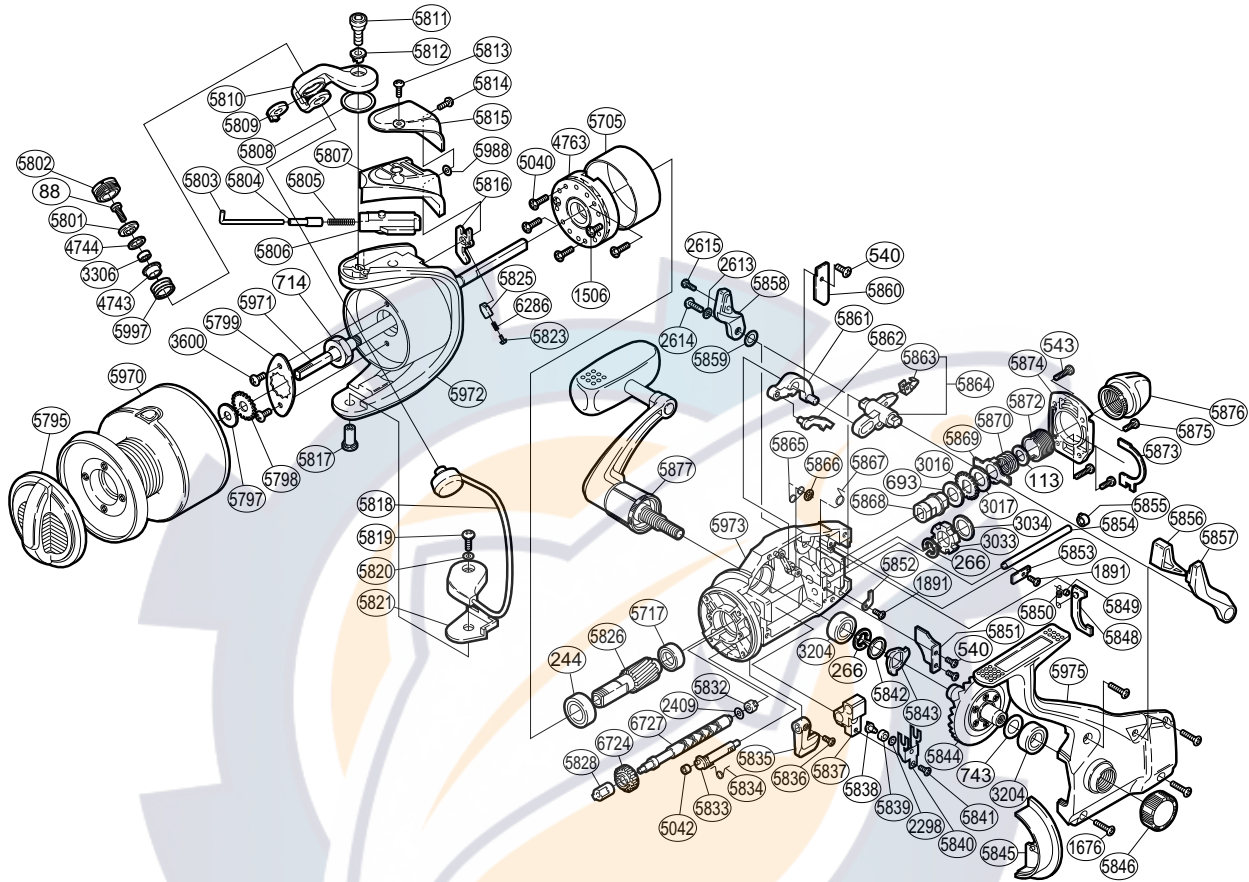

## THUNNUS®

TU-1200F

Part No.	Description	Part No.	Description	Part No.	Description
RD 0088	Line Roller Screw	RD 5804	Spring Guide (A) Support	RD 5849	Spring Retainer
RD 0113	Tension Spring Washer (B)	RD 5805	Bail Spring	RD 5850	BaitRunner Pawl Spring
RD 0244	Ball Bearing	RD 5806	Bail Spring Guide (B)	RD 5851	Worm Shaft Retainer
RD 0266	"C" Lock	RD 5807	Bail Spring Cover	RD 5852	Dial Click
RD 0540	Multi-Purpose Screw (A)	RD 5808	Bail Arm Washer	RD 5853	BaitRunner Pawl Guide
RD 0543	Rear Protector Screw (long)	RD 5809	Line Roller Support Collar	RD 5854	Oscillating Guide
RD 0693	Free Spool Tension Washer (cloth)	RD 5810	Bail Arm	RD 5855	Oscillating Guide Holder
RD 0714	Rotor Nut	RD 5811	Bail Arm Screw	RD 5856	BaitRunner Lever Bridge
RD 0743	Drive Gear Washer	RD 5812	Bail Arm Screw Collar	RD 5857	BaitRunner Lever Arm (L)
RD 1506	Roller Clutch Cover Screw	RD 5813	Guard Screw (A)	RD 5858	BaitRunner Lever Arm (R)
RD 1676	Side Cover Screw	RD 5814	Guard Screw (B)	RD 5859	BaitRunner Lever Spacer
RD 1891	Multi-Purpose Screw (B)	RD 5815	Bail Spring Cover Guard	RD 5860	Clutch Pawl Guard
RD 2298	Spacer	RD 5816	Bail Trip Lever	RD 5861	Clutch Lever
RD 2409	Worm Shaft Spacer	RD 5817	Bail Hold Support Shaft	RD 5862	Clutch Pawl
RD 2613	Lock Washer	RD 5818	Bail Assembly	RD 5863	Clutch Arm Cover
RD 2614	Clutch Arm Screw	RD 5819	Bail Hold Support Screw	RD 5864	Clutch Arm
RD 2615	BaitRunner Lever Screw	RD 5820	Spacer	RD 5865	Clutch Pawl Spring
RD 3016	Click Gear	RD 5821	Bail Hold Support Spacer	RD 5866	Push Nut (SPN-2)
RD 3017	Free Spool Tension Washer (B)	RD 5823	Lever Spring Guide (A)	RD 5867	Clutch Spring
RD 3033	BaitRunner Ratchet	RD 5825	Lever Spring Guide (B)	RD 5868	Free Spool Tension Shaft
RD 3034	Ratchet Spacer	RD 5826	Pinion Gear	RD 5869	Eared Washer
RD 3204	Ball Bearing	RD 5828	Worm Bushing (front)	RD 5870	Free Spool Tension Spring
RD 3306	Line Roller Bearing	RD 5832	Worm Bushing (rear)	RD 5872	Free Spool Tension Screw
RD 3600	Nut Lock Screw	RD 5833	Anti-Reverse Cam	RD 5873	Dial Retainer
RD 4743	Line Roller Bushing	RD 5834	Anti-Reverse Cam Spring	RD 5874	Rear Protector
RD 4744	Roller Bearing Seal	RD 5835	Anti-Reverse Lever	RD 5875	Rear Protector Screw (short)
RD 4763	Roller Clutch Assembly	RD 5836	Anti-Reverse Lever Screw	RD 5876	BaitRunner Tension Dial
RD 5040	Roller Clutch Screw	RD 5837	Oscillating Slider	RD 5877	Handle Assembly
RD 5042	Anti-Reverse Cam Ring	RD 5838	Oscillating Pawl	RD 5970	Spool Assembly
RD 5705	Roller Clutch Ring	RD 5839	Oscillating Slider Bushing	RD 5971	Main Shaft
RD 5717	Ball Bearing	RD 5840	Oscillating Slider Retainer	RD 5972	Rotor
RD 5795	Drag Knob	RD 5841	Slider Retainer Screw	RD 5973	Body
RD 5797	Spool Washer	RD 5842	Drive Gear Ratchet Spacer	RD 5975	Side Cover
RD 5798	Spool Support	RD 5843	Drive Gear Ratchet	RD 5988	Spacer
RD 5799	Rotor Nut Retainer	RD 5844	Drive Gear	RD 5997	Line Roller
RD 5801	Line Roller Washer	RD 5845	Side Cover Flange	RD 6286	Bail Trip Lever Spring
RD 5802	Line Roller Screw Cap	RD 5846	Handle Screw Cap	RD 6724	Idle Gear (B)
RD 5803	Bail Spring Guide (A)	RD 5848	BaitRunner Pawl	RD 6727	Worm Shaft (B)