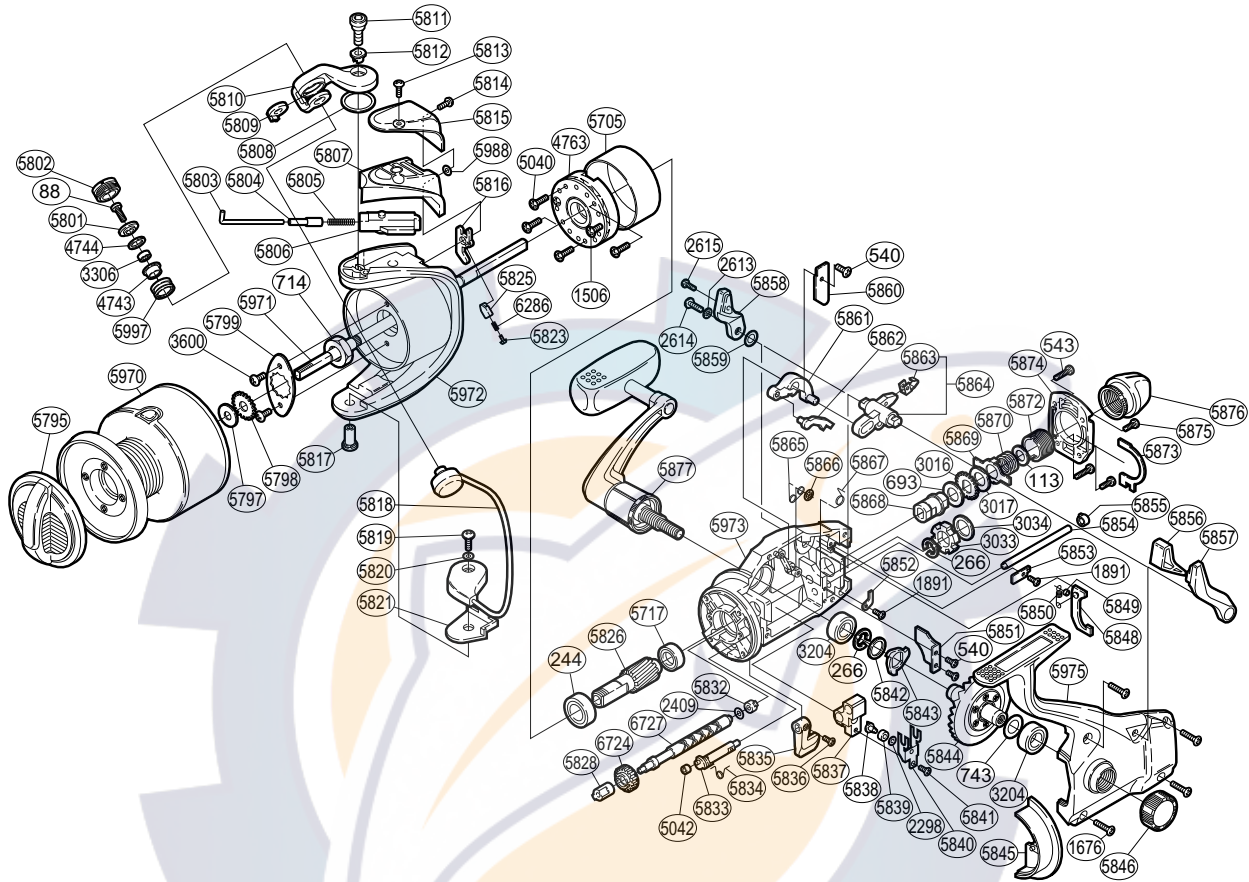

SHIMANO®

THUNNUS®

TU-1200F

Part No.	Description	Part No.	Description	Part No.	Description
RD 0088	Line Roller Screw	RD 5804	Spring Guide (A) Support	RD 5849	Spring Retainer
RD 0113	Tension Spring Washer (B)	RD 5805	Bail Spring	RD 5850	BaitRunner Pawl Spring
RD 0244	Ball Bearing	RD 5806	Bail Spring Guide (B)	RD 5851	Worm Shaft Retainer
RD 0266	"C" Lock	RD 5807	Bail Spring Cover	RD 5852	Dial Click
RD 0540	Multi-Purpose Screw (A)	RD 5808	Bail Arm Washer	RD 5853	BaitRunner Pawl Guide
RD 0543	Rear Protector Screw (long)	RD 5809	Line Roller Support Collar	RD 5854	Oscillating Guide
RD 0693	Free Spool Tension Washer (cloth)	RD 5810	Bail Arm	RD 5855	Oscillating Guide Holder
RD 0714	Rotor Nut	RD 5811	Bail Arm Screw	RD 5856	BaitRunner Lever Bridge
RD 0743	Drive Gear Washer	RD 5812	Bail Arm Screw Collar	RD 5857	BaitRunner Lever Arm (L)
RD 1506	Roller Clutch Cover Screw	RD 5813	Guard Screw (A)	RD 5858	BaitRunner Lever Arm (R)
RD 1676	Side Cover Screw	RD 5814	Guard Screw (B)	RD 5859	BaitRunner Lever Spacer
RD 1891	Multi-Purpose Screw (B)	RD 5815	Bail Spring Cover Guard	RD 5860	Clutch Pawl Guard
RD 2298	Spacer	RD 5816	Bail Trip Lever	RD 5861	Clutch Lever
RD 2409	Worm Shaft Spacer	RD 5817	Bail Hold Support Shaft	RD 5862	Clutch Pawl
RD 2613	Lock Washer	RD 5818	Bail Assembly	RD 5863	Clutch Arm Cover
RD 2614	Clutch Arm Screw	RD 5819	Bail Hold Support Screw	RD 5864	Clutch Arm
RD 2615	BaitRunner Lever Screw	RD 5820	Spacer	RD 5865	Clutch Pawl Spring
RD 3016	Click Gear	RD 5821	Bail Hold Support Spacer	RD 5866	Push Nut (SPN-2)
RD 3017	Free Spool Tension Washer (B)	RD 5823	Lever Spring Guide (A)	RD 5867	Clutch Spring
RD 3033	BaitRunner Ratchet	RD 5825	Lever Spring Guide (B)	RD 5868	Free Spool Tension Shaft
RD 3034	Ratchet Spacer	RD 5826	Pinion Gear	RD 5869	Eared Washer
RD 3204	Ball Bearing	RD 5828	Worm Bushing (front)	RD 5870	Free Spool Tension Spring
RD 3306	Line Roller Bearing	RD 5832	Worm Bushing (rear)	RD 5872	Free Spool Tension Screw
RD 3600	Nut Lock Screw	RD 5833	Anti-Reverse Cam	RD 5873	Dial Retainer
RD 4743	Line Roller Bushing	RD 5834	Anti-Reverse Cam Spring	RD 5874	Rear Protector
RD 4744	Roller Bearing Seal	RD 5835	Anti-Reverse Lever	RD 5875	Rear Protector Screw (short)
RD 4763	Roller Clutch Assembly	RD 5836	Anti-Reverse Lever Screw	RD 5876	BaitRunner Tension Dial
RD 5040	Roller Clutch Screw	RD 5837	Oscillating Slider	RD 5877	Handle Assembly
RD 5042	Anti-Reverse Cam Ring	RD 5838	Oscillating Pawl	RD 5970	Spool Assembly
RD 5705	Roller Clutch Ring	RD 5839	Oscillating Slider Bushing	RD 5971	Main Shaft
RD 5717	Ball Bearing	RD 5840	Oscillating Slider Retainer	RD 5972	Rotor
RD 5795	Drag Knob	RD 5841	Slider Retainer Screw	RD 5973	Body
RD 5797	Spool Washer	RD 5842	Drive Gear Ratchet Spacer	RD 5975	Side Cover
RD 5798	Spool Support	RD 5843	Drive Gear Ratchet	RD 5988	Spacer
RD 5799	Rotor Nut Retainer	RD 5844	Drive Gear	RD 5997	Line Roller
RD 5801	Line Roller Washer	RD 5845	Side Cover Flange	RD 6286	Bail Trip Lever Spring
RD 5802	Line Roller Screw Cap	RD 5846	Handle Screw Cap	RD 6724	Idle Gear (B)
RD 5803	Bail Spring Guide (A)	RD 5848	BaitRunner Pawl	RD 6727	Worm Shaft (B)