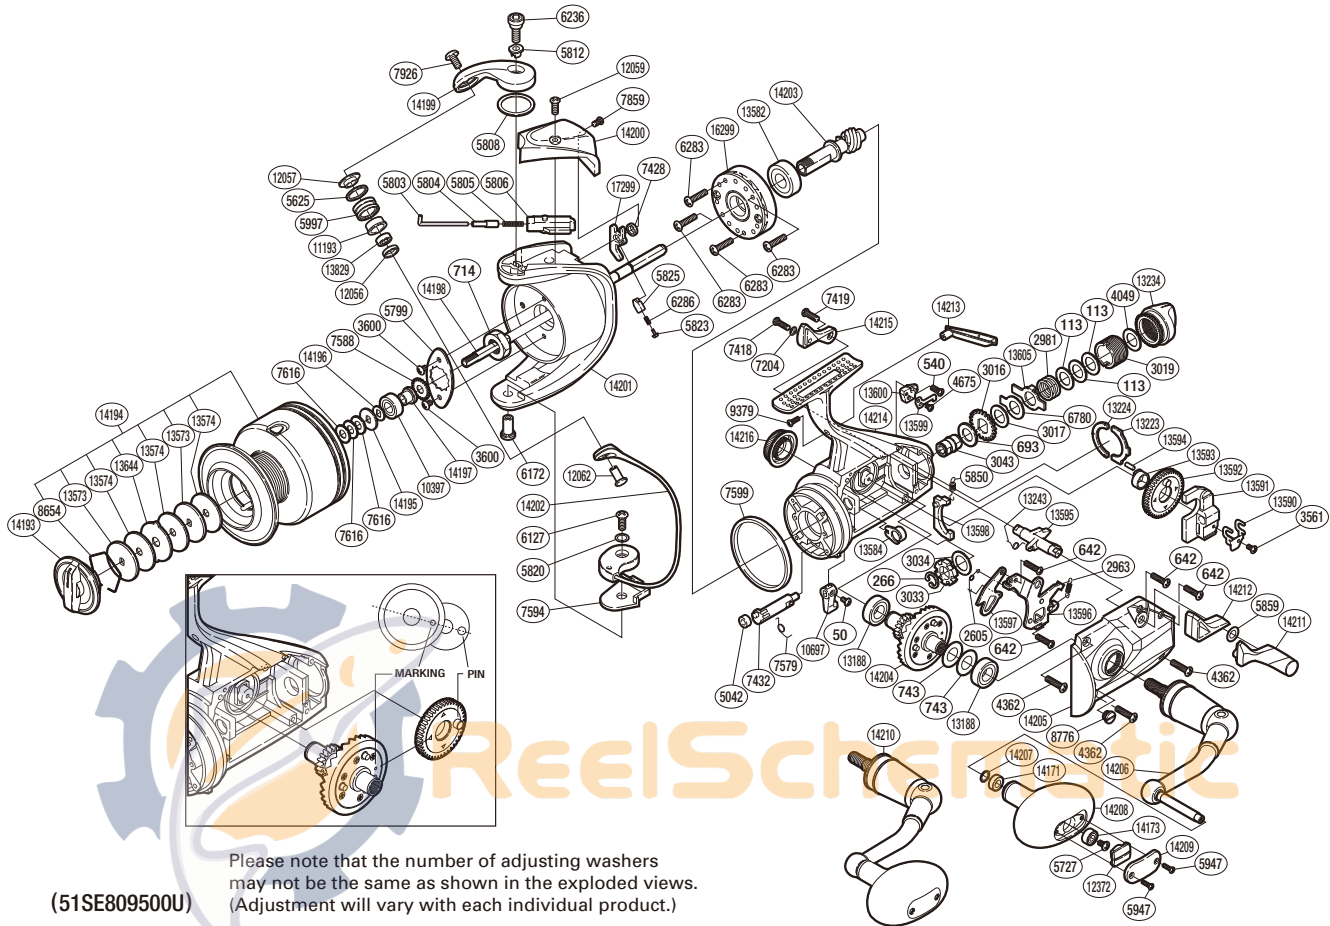

## TU-12000CI4

Please note that the number of adjusting washers may not be the same as shown in the exploded views. (Adjustment will vary with each individual product.)

(51SE809500U)

Part No.	Description	Part No.	Description	Part No.	Description
RD 0050	Screw	RD 6172	Bail Hold Support Shaft	RD13593	Oscillating Gear Bushing
RD 0113	Washer	RD 6236	Screw	RD13594	E Pin
RD 0266	C Lock	RD 6283	Screw	RD13595	BaitRunner Lever Shaft
RD 0540	Screw	RD 6286	Bail Trip Lever Spring	RD13596	Clutch Plate Assembly
RD 0642	Screw	RD 6780	Single Eared Washer	RD13597	Clutch Pawl
RD 0693	Free Spool Tension Washer	RD 7204	Lock Washer	RD13598	BaitRunner Pawl
RD 0714	Rotor Nut	RD 7418	Screw	RD13599	Dial Click
RD 0743	Washer	RD 7419	Screw	RD13600	BaitRunner Pawl Guide
RD 2605	Clutch Pawl Spring	RD 7428	Bail Trip Lever Washer	RD13605	Eared Washer
RD 2963	BaitRunner Click Spring	RD 7432	Anti-Reverse Cam	RD13644	Eared Washer
RD 2981	Free Spool Tension Spring	RD 7579	Anti-Reverse Cam Spring	RD13829	Ball Bearing
RD 3016	Click Gear	RD 7588	Spool Support	RD14171	Handle Knob Bushing
RD 3017	Free Spool Tension Washer	RD 7594	Bail Hold Support Spacer	RD14173	Ball Bearing
RD 3019	Free Spool Tension Screw	RD 7599	Friction Ring	RD14193	Drag Knob
RD 3033	BaitRunner Ratchet	RD 7616	Spool Washer	RD14194	Spool Assembly
RD 3034	Spacer	RD 7859	Screw	RD14195	Washer
RD 3043	Free Spool Tension Shaft	RD 7926	Screw	RD14196	Washer
RD 3561	Screw	RD 8654	Drag Washers Retainer	RD14197	Bearing Bushing
RD 3600	Screw	RD 8776	Oil Cap	RD14198	Main Shaft
RD 4049	Washer	RD 9379	Screw	RD14199	Bail Arm
RD 4362	Screw	RD10397	Ball Bearing	RD14200	Bail Spring Cover
RD 4675	Screw	RD10697	Anti-Reverse Lever	RD14201	Rotor
RD 5042	Anti-Reverse Cam Ring	RD11193	Line Roller Bushing	RD14202	Bail Assembly
RD 5625	Line Roller Spacer	RD12056	Bearing Spacer	RD14203	Pinion Gear
RD 5727	Screw	RD12057	Line Roller Washer	RD14204	Drive Gear
RD 5799	Rotor Nut Retainer	RD12059	Screw	RD14205	Side Cover
RD 5803	Bail Spring Guide A	RD12062	Line Roller Support	RD14206	Handle Shank Assembly
RD 5804	Spring Guide A Support	RD12372	Handle Knob Seal	RD14207	Washer
RD 5805	Bail Spring	RD13188	Ball Bearing	RD14208	Handle Knob
RD 5806	Bail Spring Guide B	RD13223	Dial Retainer	RD14209	Handle Knob I.D. Plate
RD 5808	Washer	RD13224	Dial Retainer B	RD14210	Handle Assembly
RD 5812	Screw Collar	RD13234	BaitRunner Tension Dial	RD14211	BaitRunner Lever Arm L
RD 5820	Spacer	RD13243	Clutch Spring	RD14212	BaitRunner Lever Bridge
RD 5823	Lever Spring Guide A	RD13573	Key Washer	RD14213	Body I.D. Plate
RD 5825	Lever Spring Guide B	RD13574	Drag Washer	RD14214	Body
RD 5850	BaitRunner Pawl Spring	RD13582	Ball Bearing	RD14215	BaitRunner Lever Arm R
RD 5859	Spacer	RD13584	Pinion Gear Bushing	RD14216	Handle Screw Cap
RD 5947	Screw	RD13590	Oscillating Slider Retainer	RD16299	Roller Clutch Assembly
RD 5997	Line Roller	RD13591	Oscillating Slider	RD17299	Bail Trip Lever
RD 6127	Screw	RD13592	Oscillating Gear		