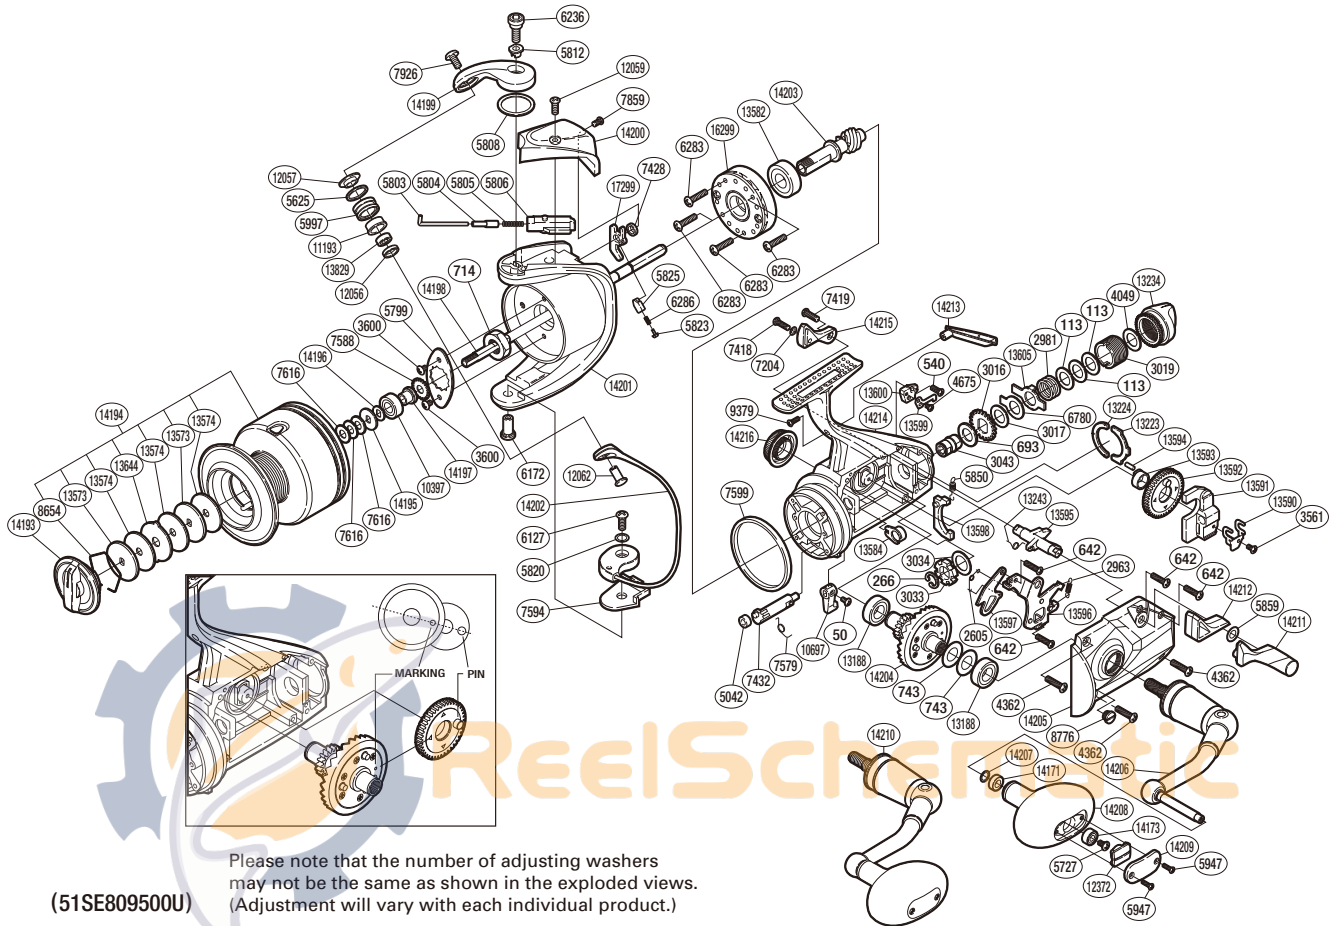

SHIMANO

THUNNUS CI4 S A-RB

TU-12000CI4

Please note that the number of adjusting washers may not be the same as shown in the exploded views. (Adjustment will vary with each individual product.)

(51SE809500U)