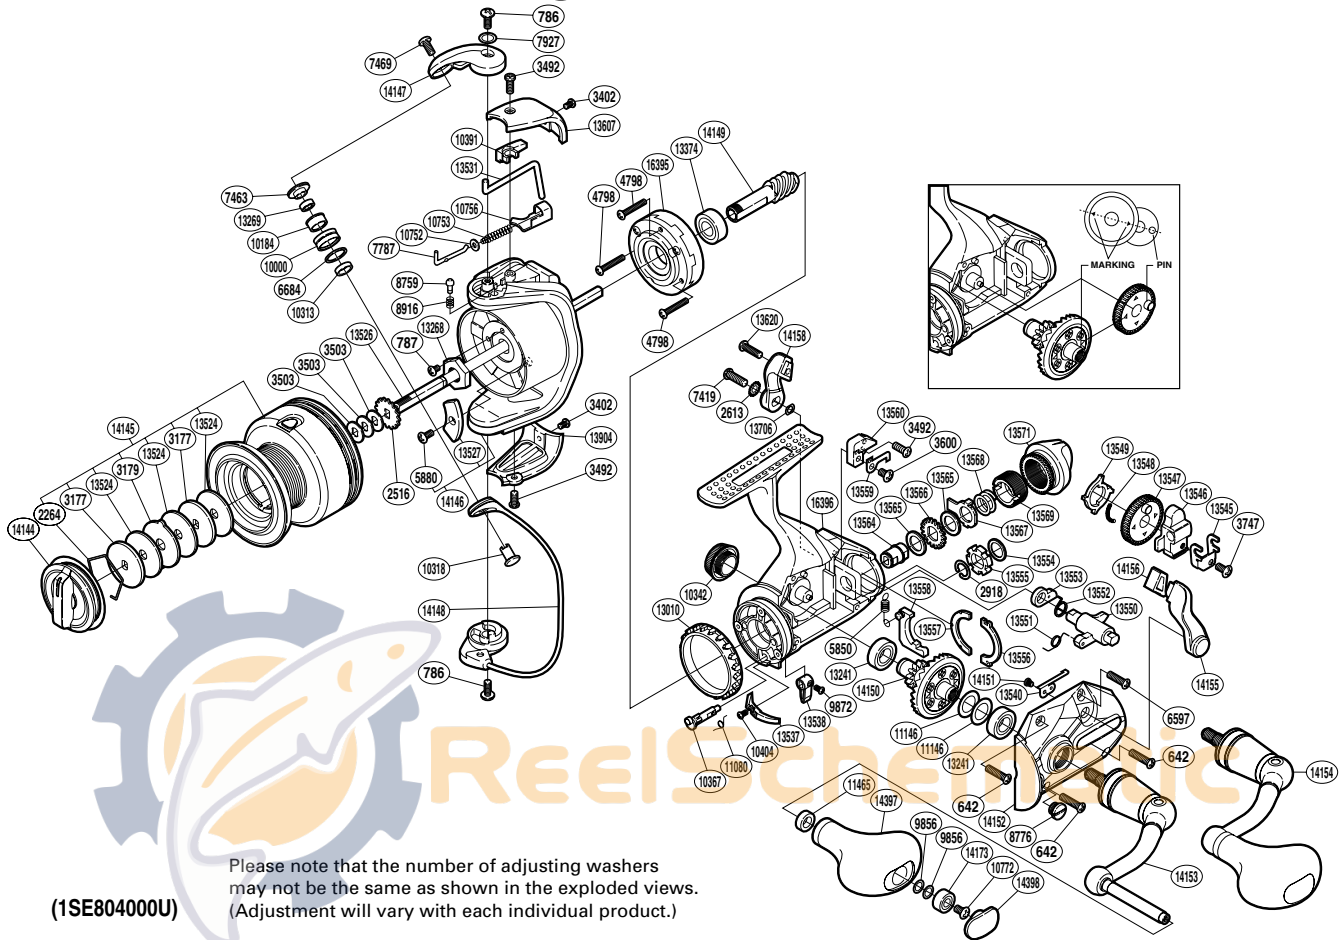

## TU-4000CI4

Please note that the number of adjusting washers may not be the same as shown in the exploded views. (Adjustment will vary with each individual product.)

(1SE804000U)

Part No.	Description	Part No.	Description	Part No.	Description
RD 0642	Screw	RD10367	Anti-Reverse Cam	RD13557	Dial Retainer B
RD 0786	Screw	RD10391	Bail Trip Cover	RD13558	BaitRunner Pawl
RD 0787	Screw	RD10404	Screw	RD13559	Dial Click
RD 2264	Drag Washers Retainer	RD10752	Spring Guide A Support	RD13560	Dial Click Holder
RD 2516	Spool Support	RD10753	Bail Spring	RD13564	Free Spool Tension Shaft
RD 2613	Lock Washer	RD10756	Bail Spring Seat	RD13565	Free Spool Tension Washer
RD 2918	C Lock	RD10772	Screw	RD13566	Click Gear
RD 3177	Key Washer	RD11080	Anti-Reverse Cam Spring	RD13567	Eared Washer
RD 3179	Eared Washer	RD11146	Washer	RD13568	Free Spool Tension Spring
RD 3402	Screw	RD11465	Handle Knob Shaft Collar	RD13569	Free Spool Tension Screw
RD 3492	Screw	RD13010	Friction Ring	RD13571	BaitRunner Tension Dial
RD 3503	Spool Washer	RD13241	Ball Bearing	RD13607	Bail Spring Cover
RD 3600	Screw	RD13268	Rotor Nut	RD13620	Screw
RD 3747	Screw	RD13269	Ball Bearing	RD13706	Washer
RD 4798	Screw	RD13374	Ball Bearing	RD13904	Bail Hold Support Guard
RD 5850	BaitRunner Pawl Spring	RD13524	Drag Washer	RD14144	Drag Knob
RD 5880	Screw	RD13526	Main Shaft	RD14145	Spool Assembly
RD 6597	Screw	RD13527	Counter Weight	RD14146	Rotor
RD 6684	Line Roller Spacer	RD13531	Bail Trip Lever	RD14147	Bail Arm
RD 7419	Screw	RD13537	Bail Trip Strike	RD14148	Bail Assembly
RD 7463	Line Roller Washer	RD13538	Anti-Reverse Lever	RD14149	Pinion Gear
RD 7469	Screw	RD13540	BaitRunner Click	RD14150	Drive Gear
RD 7787	Bail Spring Guide A	RD13545	Oscillating Slider Retainer	RD14151	BaitRunner Click Retainer Pin
RD 7927	Washer	RD13546	Oscillating Slider	RD14152	Side Cover
RD 8759	Click Pin	RD13547	Oscillating Gear	RD14153	Handle Shank Assembly
RD 8776	Oil Cap	RD13548	Oscillating Gear Ratchet Spring	RD14154	Handle Assembly
RD 8916	Click Spring	RD13549	Oscillating Gear Ratchet	RD14155	BaitRunner Lever Arm L
RD 9856	Washer	RD13550	Clutch Arm	RD14156	BaitRunner Lever Bridge
RD 9872	Screw	RD13551	Clutch Cam Spring	RD14158	BaitRunner Lever Arm R
RD10000	Line Roller	RD13552	Clutch Spring	RD14173	Ball Bearing
RD10184	Line Roller Bushing	RD13553	Clutch Cam	RD14397	Handle Knob
RD10313	Bearing Spacer	RD13554	Spacer	RD14398	Handle Knob Seal
RD10318	Line Roller Support	RD13555	BaitRunner Ratchet	RD16395	Roller Clutch Assembly
RD10342	Handle Screw Cap	RD13556	Dial Retainer	RD16396	Body