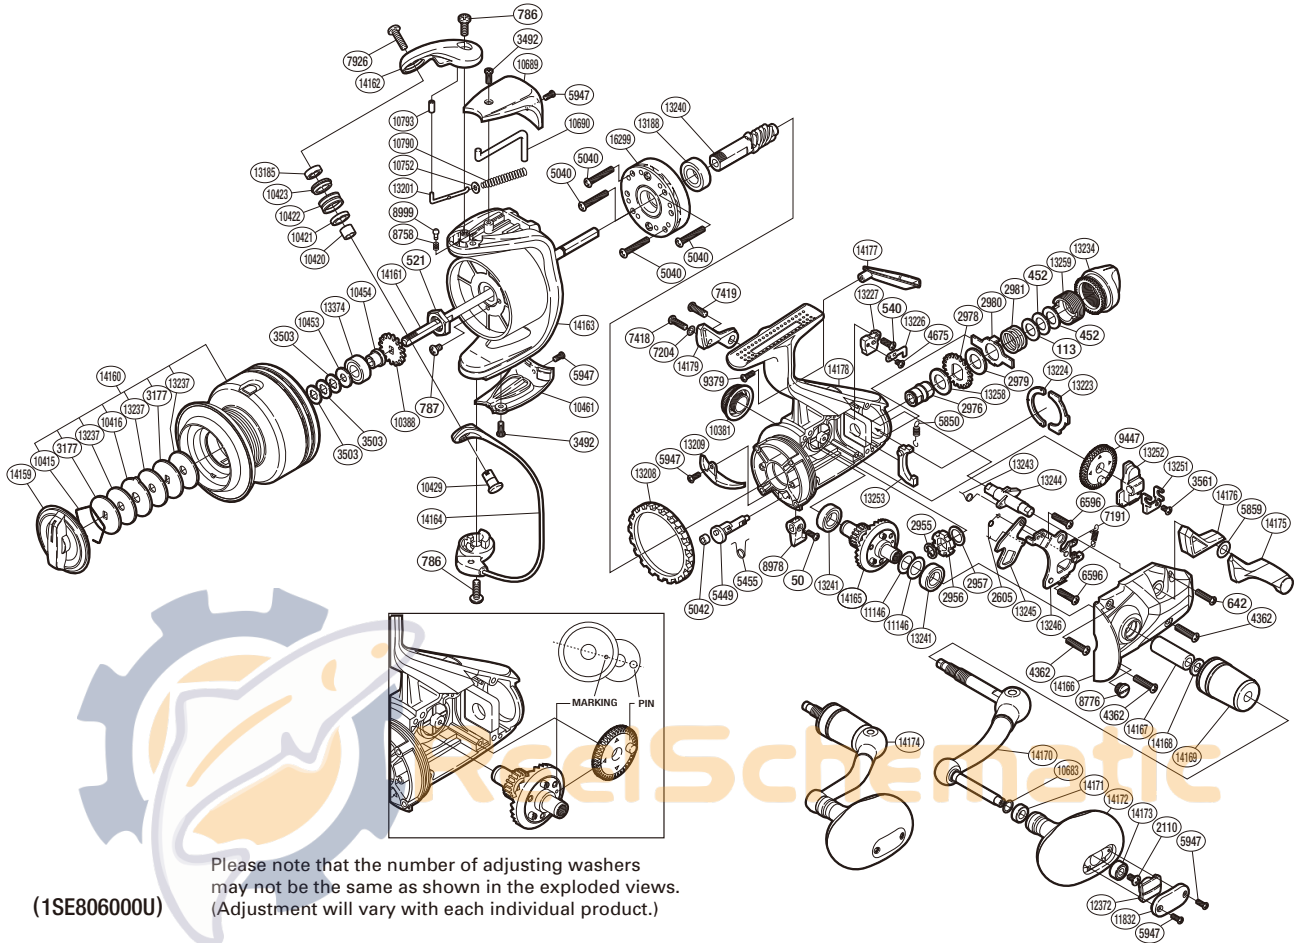

## TU-6000CI4

Please note that the number of adjusting washers may not be the same as shown in the exploded views. (Adjustment will vary with each individual product.)

(1SE806000U)

Part No.	Description	Part No.	Description	Part No.	Description
RD 0050	Screw	RD 8758	Click Spring	RD13237	Drag Washer
RD 0113	Washer	RD 8776	Oil Cap	RD13240	Pinion Gear
RD 0452	Washer	RD 8978	Anti-Reverse Lever	RD13241	Ball Bearing
RD 0521	Rotor Nut	RD 8999	Click Pin	RD13243	Clutch Spring
RD 0540	Screw	RD 9379	Screw	RD13244	BaitRunner Lever Shaft
RD 0642	Screw	RD 9447	Oscillating Gear	RD13245	Clutch Pawl
RD 0786	Screw	RD10381	Handle Screw Cap	RD13246	Clutch Plate Assembly
RD 0787	Screw	RD10388	Spool Support	RD13251	Oscillating Slider Retainer
RD 2110	Screw	RD10415	Drag Washers Retainer	RD13252	Oscillating Slider
RD 2605	Clutch Pawl Spring	RD10416	Eared Washer	RD13253	BaitRunner Pawl
RD 2955	C Lock	RD10420	Bearing Spacer	RD13258	Free Spool Tension Washer
RD 2956	BaitRunner Ratchet	RD10421	Line Roller Collar	RD13259	Free Spool Tension Screw
RD 2957	Spacer	RD10422	Line Roller	RD13374	Ball Bearing
RD 2976	Free Spool Tension Shaft	RD10423	Line Roller Bushing	RD14159	Drag Knob
RD 2978	Click Gear	RD10429	Line Roller Support	RD14160	Spool Assembly
RD 2979	Free Spool Tension Washer	RD10453	Spool Support B	RD14161	Main Shaft
RD 2980	Eared Washer	RD10454	Bearing Bushing	RD14162	Bail Arm
RD 2981	Free Spool Tension Spring	RD10461	Rotor Side Cover	RD14163	Rotor
RD 3177	Key Washer	RD10683	Washer	RD14164	Bail Assembly
RD 3492	Screw	RD10689	Bail Spring Cover	RD14165	Drive Gear
RD 3503	Spool Washer	RD10690	Bail Trip Lever	RD14166	Side Cover
RD 3561	Screw	RD10752	Spring Guide A Support	RD14167	Handle Shaft Cover B
RD 4362	Screw	RD10790	Bail Spring	RD14168	Washer
RD 4675	Screw	RD10793	Bail Arm Collar	RD14169	Handle Shaft Cover
RD 5040	Screw	RD11146	Washer	RD14170	Handle Shank Assembly
RD 5042	Anti-Reverse Cam Ring	RD11832	Handle Knob I.D. Plate	RD14171	Handle Knob Bushing
RD 5449	Anti-Reverse Cam	RD12372	Handle Knob Seal	RD14172	Handle Knob
RD 5455	Anti-Reverse Cam Spring	RD13185	Ball Bearing	RD14173	Ball Bearing
RD 5850	BaitRunner Pawl Spring	RD13188	Ball Bearing	RD14174	Handle Assembly
RD 5859	Spacer	RD13201	Bail Spring Guide A	RD14175	BaitRunner Lever Arm L
RD 5947	Screw	RD13208	Friction Ring	RD14176	BaitRunner Lever Bridge
RD 6596	Screw	RD13209	Bail Trip Strike	RD14177	Body I.D. Plate
RD 7191	BaitRunner Click Spring	RD13223	Dial Retainer	RD14178	Body
RD 7204	Lock Washer	RD13224	Dial Retainer B	RD14179	BaitRunner Lever Arm R
RD 7418	Screw	RD13226	Dial Click	RD16299	Roller Clutch Assembly
RD 7419	Screw	RD13227	BaitRunner Pawl Guide		
RD 7926	Screw	RD13234	BaitRunner Tension Dial		