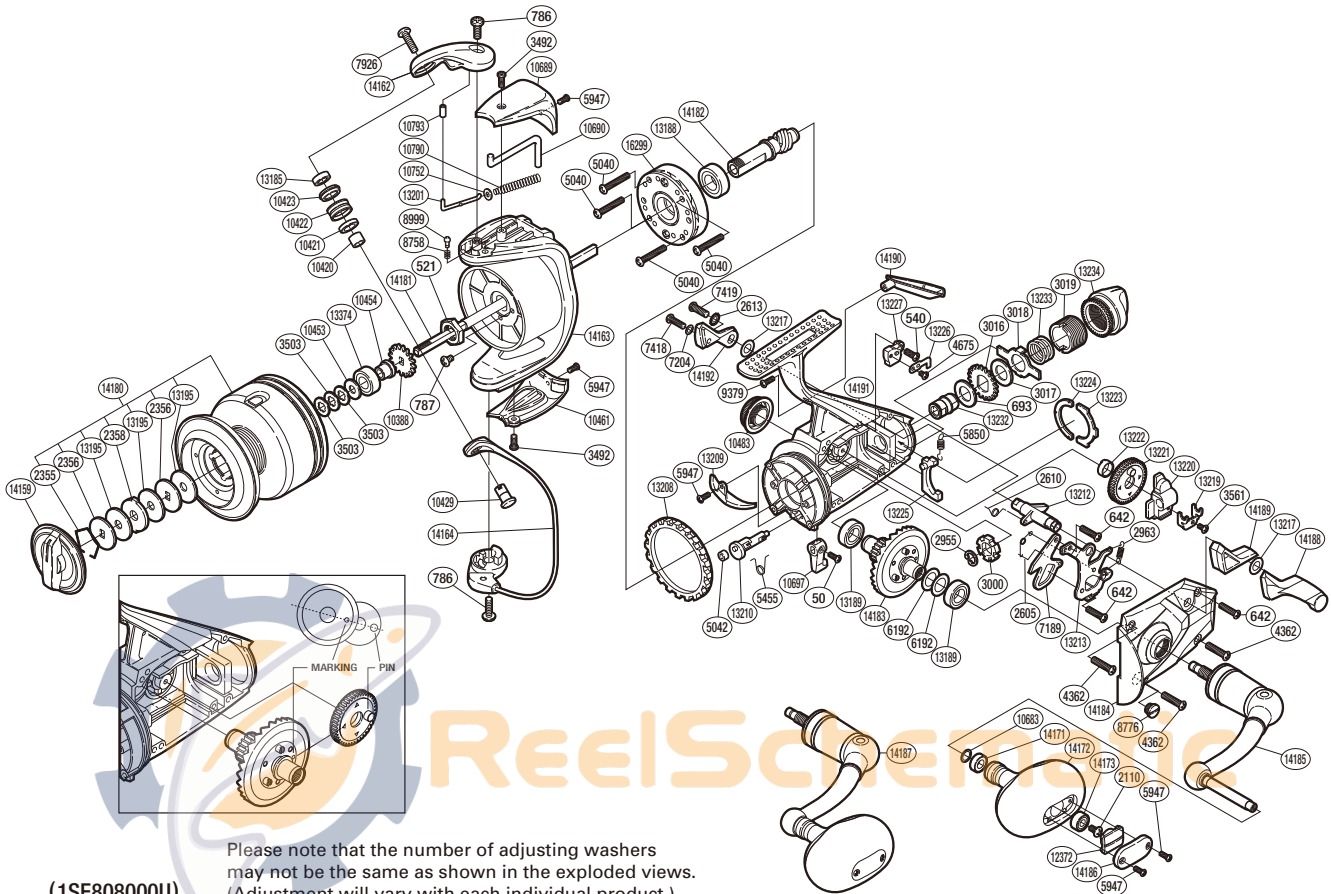

SHIMANO

THUNNUS CI4 S A-RB

TU-8000CI4

Please note that the number of adjusting washers may not be the same as shown in the exploded views. (Adjustment will vary with each individual product.)

(1SE808000U)