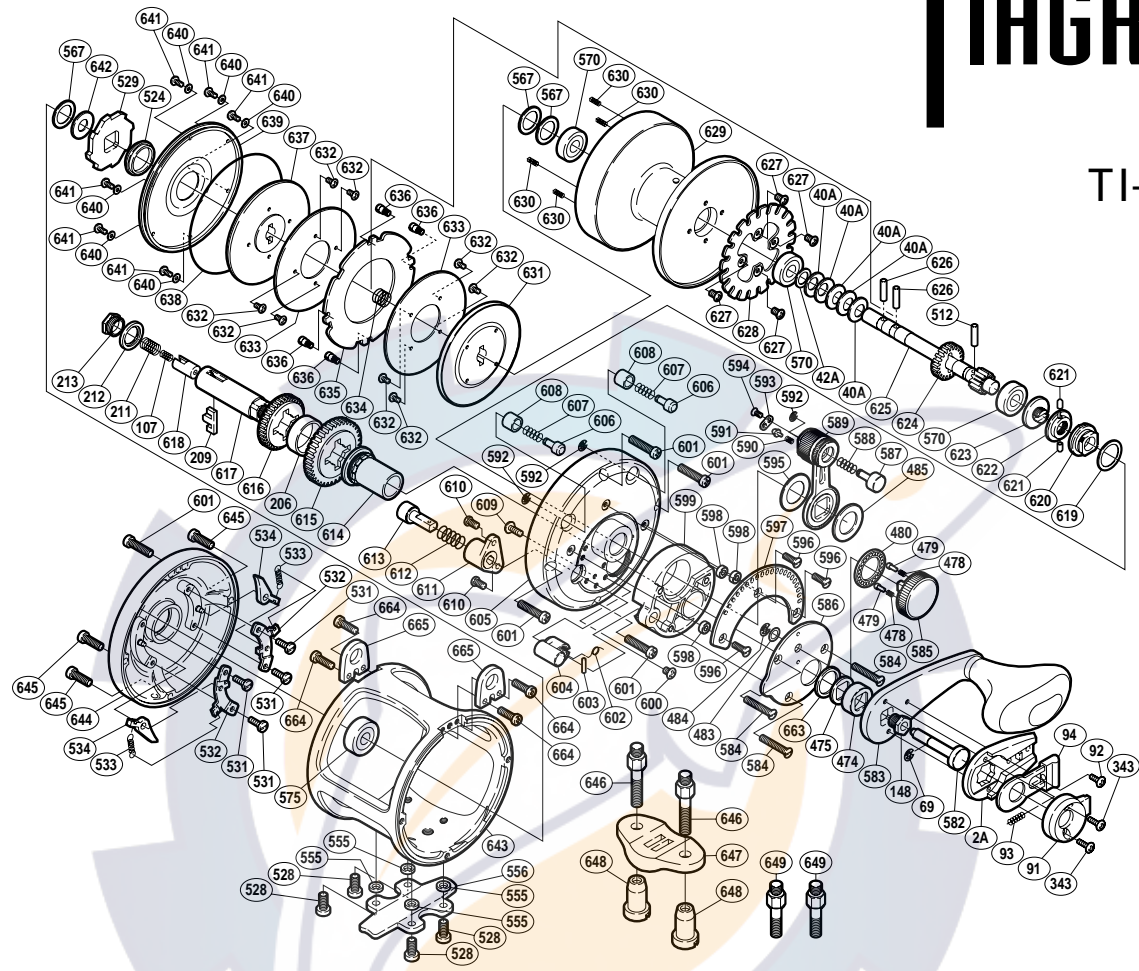

TIAGRA

TI-16

Part No.	Description
TT 0002A	Handle Bolt Plate
TT 0040A	Pre-Load Spring
TT 0042A	Bearing Thrust Washer
TT 0069	"E" Lock
TT 0091	Push Button Shield
TT 0092	Handle Bolt Plate Screw
TT 0093	Slide Plate Spring
TT 0094	Slide Plate
TT 0107	Drive Shaft Spring "B"
TT 0148	Handle Bolt
TT 0206	Friction Washer (C)
TT 0209	Gear Select Cross Bar
TT 0211	Drive Shaft Spring
TT 0212	Friction Washer (A)
TT 0213	Drive Shaft Screw
TT 0343	Push Button Shield Screw
TT 0474	Drive Shaft Shield
TT 0475	Drive Shaft Thrust Washer
TT 0478	Friction Shoe Spring
TT 0479	Dial Click Shoe
TT 0480	Dial Click
TT 0483	Dial Washer
TT 0484	"E" Lock
TT 0485	Lever Thrust Ring (B)
TT 0512	Cross Pin (A)
TT 0524	Waterproof Ring
TT 0528	Stand Screw
TT 0529	Anti-Reverse Ratchet
TT 0531	Set Plate Screw
TT 0532	Set Plate
TT 0533	Dog Spring
TT 0534	Dog
TT 0555	Stand Washer
TT 0556	Stand
TT 0567	Bearing Thrust Washer (B)
TT 0570	Ball Bearing
TT 0575	Ball Bearing

Part No.	Description
TT 0582	Push "Low" Button Shaft
TT 0583	Handle Assembly
TT 0584	Cover Screw
TT 0585	Pre-Program Dial
TT 0586	Lever Hub Cover
TT 0587	Drag Control Button
TT 0588	Drag Control Button Spring
TT 0589	Drag Control Lever
TT 0590	Lever Click Shoe
TT 0591	Lever Click
TT 0592	"E" Lock
TT 0593	Lever Click Cover
TT 0594	Lever Click Cover Screw
TT 0595	Lever Thrust Ring (A)
TT 0596	Quadrant Anchor Bolt
TT 0597	Lever Quadrant
TT 0598	Lever Quadrant Bushing
TT 0599	Right Side Plate (B)
TT 0600	Drive Shaft Holder Screw
TT 0601	Right Side Plate Screw
TT 0602	Cross Pin Support Spring
TT 0603	Plunger Cross Pin (B)
TT 0604	Plunger Cross Pin Support
TT 0605	Right Side Plate (A)
TT 0606	Free Spool Detent
TT 0607	Pressure Spring
TT 0608	Detent Bushing
TT 0609	Right Side Plate (B) Screw
TT 0610	Plunger Holder Screw
TT 0611	Plunger Holder
TT 0612	Plunger Spring
TT 0613	Alert Plunger
TT 0614	Drive Shaft Holder
TT 0615	Drive Gear (A)
TT 0616	Drive Gear (B)
TT 0617	Drive Shaft
TT 0618	Cross Bar Stop