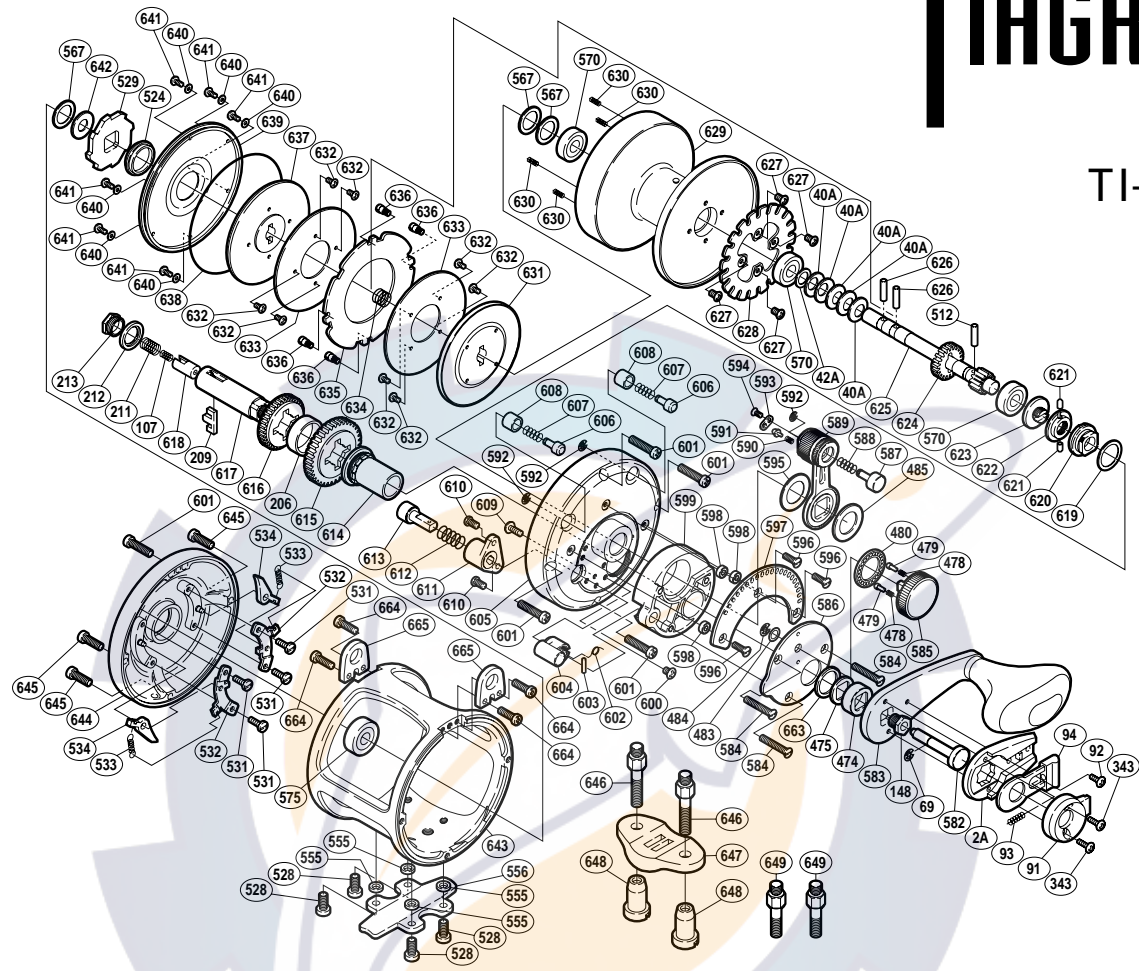

# TIAGRA

TI-16

Part No.	Description
TT 0002A	Handle Bolt Plate
TT 0040A	Pre-Load Spring
TT 0042A	Bearing Thrust Washer
TT 0069	"E" Lock
TT 0091	Push Button Shield
TT 0092	Handle Bolt Plate Screw
TT 0093	Slide Plate Spring
TT 0094	Slide Plate
TT 0107	Drive Shaft Spring "B"
TT 0148	Handle Bolt
TT 0206	Friction Washer (C)
TT 0209	Gear Select Cross Bar
TT 0211	Drive Shaft Spring
TT 0212	Friction Washer (A)
TT 0213	Drive Shaft Screw
TT 0343	Push Button Shield Screw
TT 0474	Drive Shaft Shield
TT 0475	Drive Shaft Thrust Washer
TT 0478	Friction Shoe Spring
TT 0479	Dial Click Shoe
TT 0480	Dial Click
TT 0483	Dial Washer
TT 0484	"E" Lock
TT 0485	Lever Thrust Ring (B)
TT 0512	Cross Pin (A)
TT 0524	Waterproof Ring
TT 0528	Stand Screw
TT 0529	Anti-Reverse Ratchet
TT 0531	Set Plate Screw
TT 0532	Set Plate
TT 0533	Dog Spring
TT 0534	Dog
TT 0555	Stand Washer
TT 0556	Stand
TT 0567	Bearing Thrust Washer (B)
TT 0570	Ball Bearing
TT 0575	Ball Bearing

Part No.	Description
TT 0582	Push "Low" Button Shaft
TT 0583	Handle Assembly
TT 0584	Cover Screw
TT 0585	Pre-Program Dial
TT 0586	Lever Hub Cover
TT 0587	Drag Control Button
TT 0588	Drag Control Button Spring
TT 0589	Drag Control Lever
TT 0590	Lever Click Shoe
TT 0591	Lever Click
TT 0592	"E" Lock
TT 0593	Lever Click Cover
TT 0594	Lever Click Cover Screw
TT 0595	Lever Thrust Ring (A)
TT 0596	Quadrant Anchor Bolt
TT 0597	Lever Quadrant
TT 0598	Lever Quadrant Bushing
TT 0599	Right Side Plate (B)
TT 0600	Drive Shaft Holder Screw
TT 0601	Right Side Plate Screw
TT 0602	Cross Pin Support Spring
TT 0603	Plunger Cross Pin (B)
TT 0604	Plunger Cross Pin Support
TT 0605	Right Side Plate (A)
TT 0606	Free Spool Detent
TT 0607	Pressure Spring
TT 0608	Detent Bushing
TT 0609	Right Side Plate (B) Screw
TT 0610	Plunger Holder Screw
TT 0611	Plunger Holder
TT 0612	Plunger Spring
TT 0613	Alert Plunger
TT 0614	Drive Shaft Holder
TT 0615	Drive Gear (A)
TT 0616	Drive Gear (B)
TT 0617	Drive Shaft
TT 0618	Cross Bar Stop