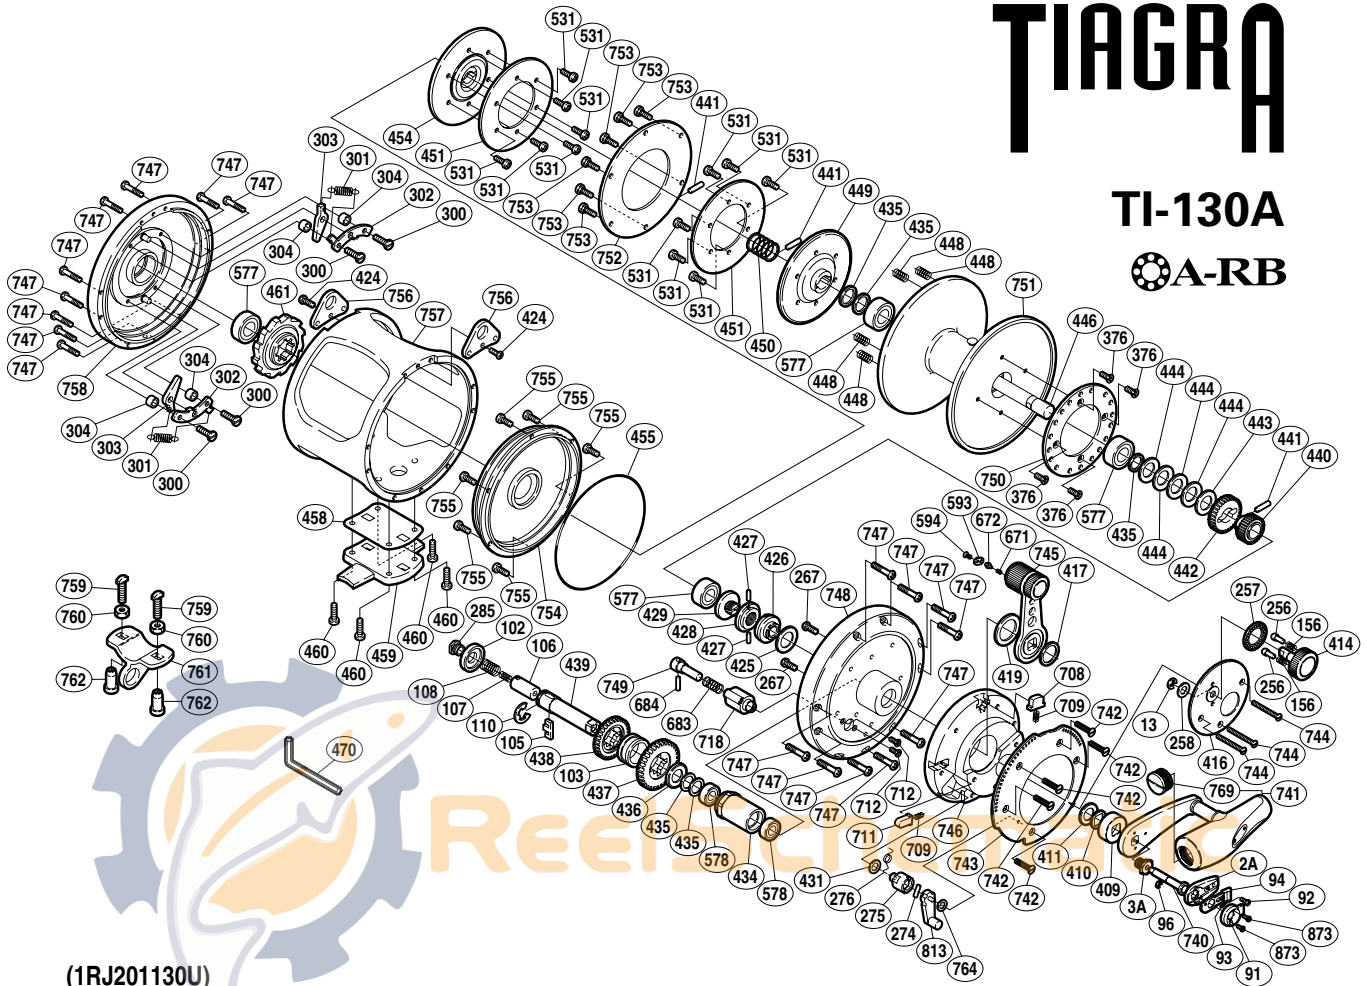

# TIAGRA

TI-130A

 A-RB

(1RJ201130U)

Part No.	Description	Part No.	Description	Part No.	Description
TT 0002A	Handle Bolt Plate	TT 0424	Screw	TT 0684	Plunger Cross Pin A
TT 0003A	Handle Bolt	TT 0425	Washer	TT 0708	Strike Stop
TT 0013	C Lock	TT 0426	Lever Shaft Body	TT 0709	Pressure Spring
TT 0091	Push Button Shield	TT 0427	Pre-Program Key Pin	TT 0711	Free Spool Detent
TT 0092	Screw	TT 0428	Pre-Program Key	TT 0712	Screw
TT 0093	Slide Plate Spring	TT 0429	Pre-Program Screw	TT 0718	Plunger Holder
TT 0094	Slide Plate	TT 0431	Spacer	TT 0740	Push Low Button Shaft
TT 0096	E Lock	TT 0434	Drive Shaft Holder	TT 0741	Handle Assembly
TT 0102	Friction Washer A	TT 0435	Spacer	TT 0742	Screw
TT 0103	Friction Washer B	TT 0436	Friction Washer C	TT 0743	Lever Quadrant
TT 0105	Gear Select Cross Bar	TT 0437	Drive Gear A	TT 0744	Screw
TT 0106	Cross Bar Stop	TT 0438	Drive Gear B	TT 0745	Drag Control Lever
TT 0107	Drive Shaft Spring B	TT 0439	Drive Shaft	TT 0746	Right Side Plate B
TT 0108	Drive Shaft Spring	TT 0440	Pinion Gear A	TT 0747	Screw
TT 0110	E Lock	TT 0441	Cross Pin	TT 0748	Right Side Plate A
TT 0156	Friction Shoe Spring	TT 0442	Pinion Gear B	TT 0749	Alert Plunger
TT 0256	Dial Click Shoe	TT 0443	Pre-Load Washer	TT 0750	Alert Ratchet
TT 0257	Dial Click	TT 0444	Pre-Load Spring	TT 0751	Spool
TT 0258	Washer	TT 0446	Main Shaft	TT 0752	Drag Plate
TT 0267	Screw	TT 0448	Pressure Release Spring	TT 0753	Screw
TT 0274	Plunger Cross Pin B	TT 0449	Pressure Plate A	TT 0754	Cooling Shield
TT 0275	Plunger Cross Pin Support	TT 0450	Pressure Plate Spring	TT 0755	Screw
TT 0276	Cross Pin Support Spring	TT 0451	Drag Washer	TT 0756	Harness Lug
TT 0285	Drive Shaft Screw	TT 0454	Pressure Plate B	TT 0757	One-Piece Frame
TT 0300	Screw	TT 0455	O Ring	TT 0758	Left Side Plate
TT 0301	Dog Spring	TT 0458	Stand Shield	TT 0764	Spacer
TT 0302	Set Plate	TT 0459	Stand	TT 0769	Handle Knob Bushing
TT 0303	Dog	TT 0460	Screw	TT 0813	Strike Alert Lever
TT 0304	Set Plate Support	TT 0461	Anti-Reverse Ratchet	TT 0873	Screw
TT 0376	Screw	TT 0531	Screw		
TT 0409	Drive Shaft Shield	TT 0577	Ball Bearing		
TT 0410	Drive Shaft Thrust Washer	TT 0578	Ball Bearing	TT 0759	Rod Clamp Bolt (accessory)
TT 0411	Bearing Spacer	TT 0593	Lever Click Cover	TT 0760	Rod Clamp Nut B (accessory)
TT 0414	Pre-Program Dial	TT 0594	Screw	TT 0761	Rod Clamp (accessory)
TT 0416	Lever Hub Cover	TT 0671	Lever Click Shoe	TT 0762	Rod Clamp Nut A (accessory)
TT 0417	Lever Thrust Ring	TT 0672	Lever Click		
TT 0419	Lever Thrust Ring	TT 0683	Click Spring	TT 0470	Wrench (accessory)