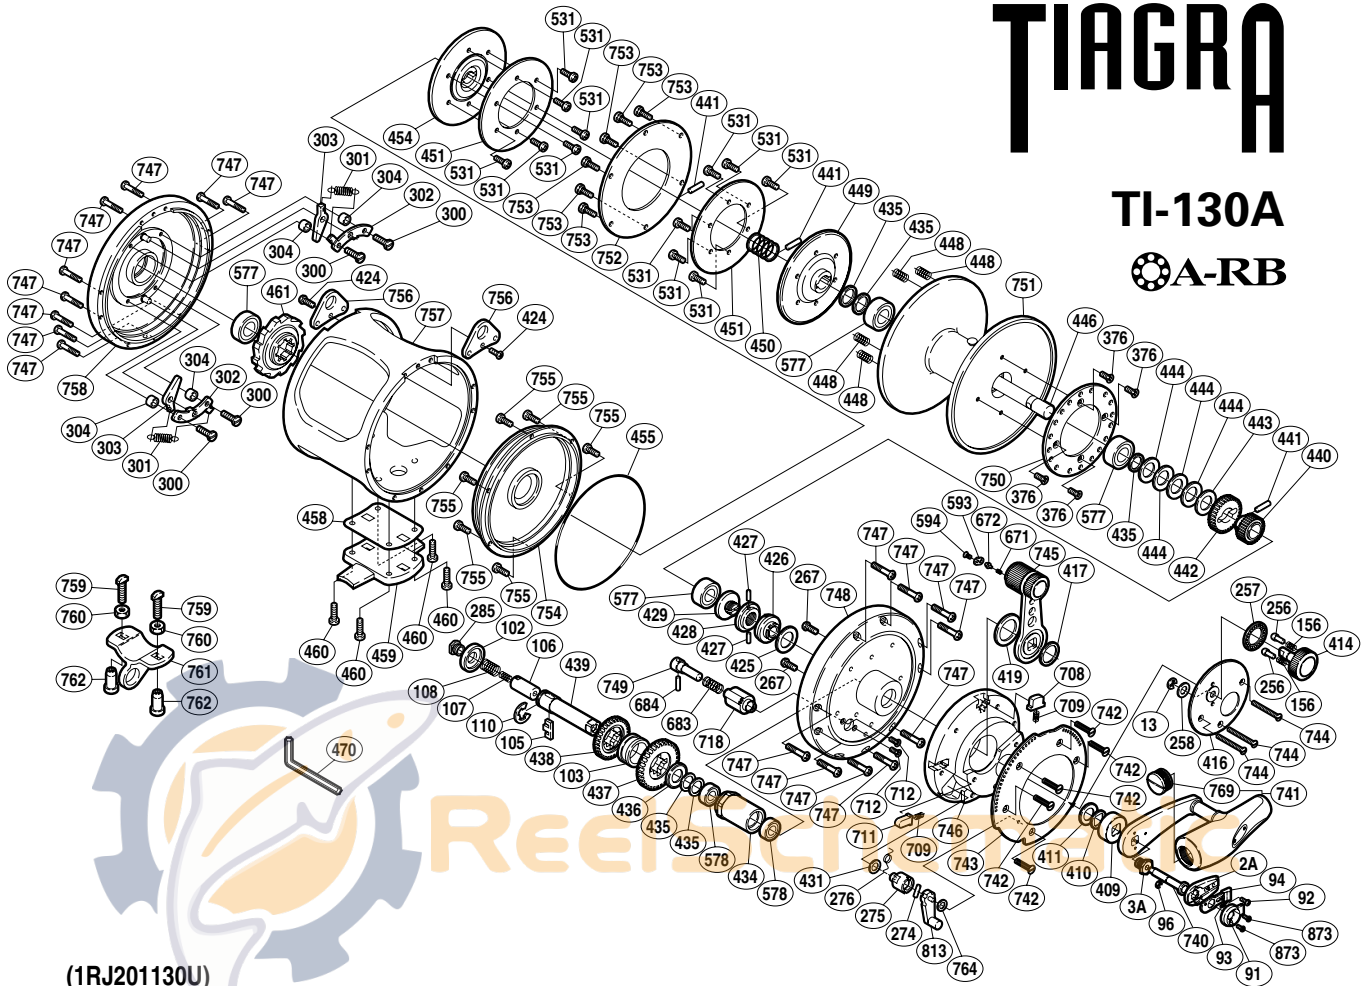

SHIMANO

TIAGRA

TI-130A

 A-RB

(1RJ201130U)

Part No.	Description	Part No.	Description	Part No.	Description
TT 0002A	Handle Bolt Plate	TT 0424	Screw	TT 0684	Plunger Cross Pin A
TT 0003A	Handle Bolt	TT 0425	Washer	TT 0708	Strike Stop
TT 0013	C Lock	TT 0426	Lever Shaft Body	TT 0709	Pressure Spring
TT 0091	Push Button Shield	TT 0427	Pre-Program Key Pin	TT 0711	Free Spool Detent
TT 0092	Screw	TT 0428	Pre-Program Key	TT 0712	Screw
TT 0093	Slide Plate Spring	TT 0429	Pre-Program Screw	TT 0718	Plunger Holder
TT 0094	Slide Plate	TT 0431	Spacer	TT 0740	Push Low Button Shaft
TT 0096	E Lock	TT 0434	Drive Shaft Holder	TT 0741	Handle Assembly
TT 0102	Friction Washer A	TT 0435	Spacer	TT 0742	Screw
TT 0103	Friction Washer B	TT 0436	Friction Washer C	TT 0743	Lever Quadrant
TT 0105	Gear Select Cross Bar	TT 0437	Drive Gear A	TT 0744	Screw
TT 0106	Cross Bar Stop	TT 0438	Drive Gear B	TT 0745	Drag Control Lever
TT 0107	Drive Shaft Spring B	TT 0439	Drive Shaft	TT 0746	Right Side Plate B
TT 0108	Drive Shaft Spring	TT 0440	Pinion Gear A	TT 0747	Screw
TT 0110	E Lock	TT 0441	Cross Pin	TT 0748	Right Side Plate A
TT 0156	Friction Shoe Spring	TT 0442	Pinion Gear B	TT 0749	Alert Plunger
TT 0256	Dial Click Shoe	TT 0443	Pre-Load Washer	TT 0750	Alert Ratchet
TT 0257	Dial Click	TT 0444	Pre-Load Spring	TT 0751	Spool
TT 0258	Washer	TT 0446	Main Shaft	TT 0752	Drag Plate
TT 0267	Screw	TT 0448	Pressure Release Spring	TT 0753	Screw
TT 0274	Plunger Cross Pin B	TT 0449	Pressure Plate A	TT 0754	Cooling Shield
TT 0275	Plunger Cross Pin Support	TT 0450	Pressure Plate Spring	TT 0755	Screw
TT 0276	Cross Pin Support Spring	TT 0451	Drag Washer	TT 0756	Harness Lug
TT 0285	Drive Shaft Screw	TT 0454	Pressure Plate B	TT 0757	One-Piece Frame
TT 0300	Screw	TT 0455	O Ring	TT 0758	Left Side Plate
TT 0301	Dog Spring	TT 0458	Stand Shield	TT 0764	Spacer
TT 0302	Set Plate	TT 0459	Stand	TT 0769	Handle Knob Bushing
TT 0303	Dog	TT 0460	Screw	TT 0813	Strike Alert Lever
TT 0304	Set Plate Support	TT 0461	Anti-Reverse Ratchet	TT 0873	Screw
TT 0376	Screw	TT 0531	Screw		
TT 0409	Drive Shaft Shield	TT 0577	Ball Bearing		
TT 0410	Drive Shaft Thrust Washer	TT 0578	Ball Bearing	TT 0759	Rod Clamp Bolt (accessory)
TT 0411	Bearing Spacer	TT 0593	Lever Click Cover	TT 0760	Rod Clamp Nut B (accessory)
TT 0414	Pre-Program Dial	TT 0594	Screw	TT 0761	Rod Clamp (accessory)
TT 0416	Lever Hub Cover	TT 0671	Lever Click Shoe	TT 0762	Rod Clamp Nut A (accessory)
TT 0417	Lever Thrust Ring	TT 0672	Lever Click		
TT 0419	Lever Thrust Ring	TT 0683	Click Spring	TT 0470	Wrench (accessory)