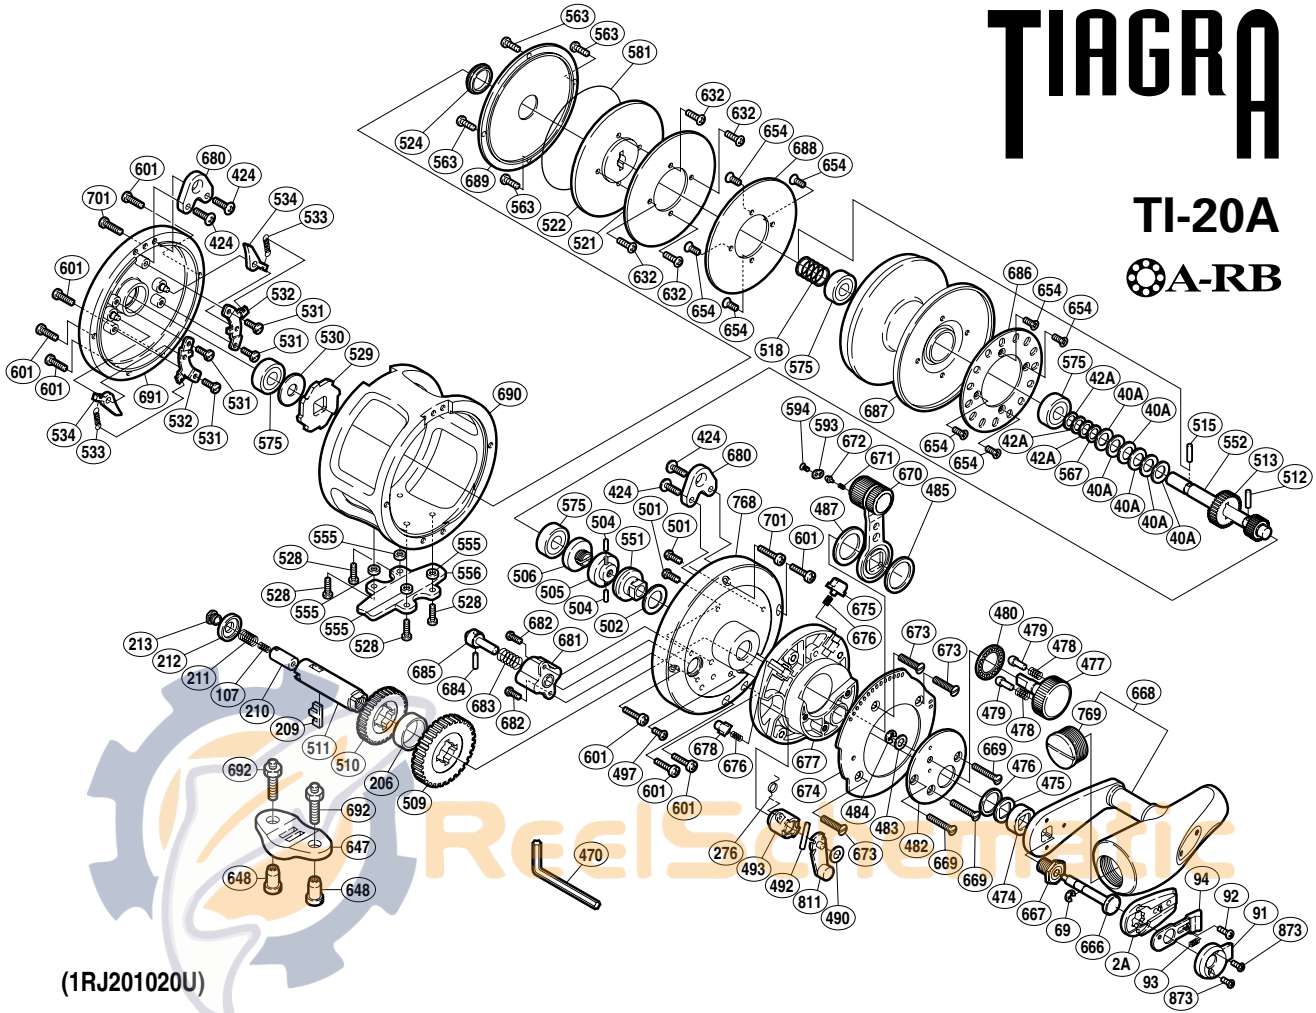

SHIMANO

TIAGRA

TI-20A

(1RJ201020U)

Part No.	Description	Part No.	Description	Part No.	Description
TT 0002A	Handle Bolt Plate	TT 0504	Pre-Program Key Pin	TT 0668	Handle Assembly
TT 0040A	Pre-Load Spring	TT 0505	Pre-Program Key	TT 0669	Screw
TT 0042A	Bearing Thrust Washer	TT 0506	Pre-Program Screw	TT 0670	Drag Control Lever
TT 0069	E Lock	TT 0509	Drive Gear A	TT 0671	Lever Click Shoe
TT 0091	Push Button Shield	TT 0510	Drive Gear B	TT 0672	Lever Click
TT 0092	Screw	TT 0511	Drive Shaft	TT 0673	Screw
TT 0093	Slide Plate Spring	TT 0512	Cross Pin A	TT 0674	Lever Quadrant
TT 0094	Slide Plate	TT 0513	Pinion Gear B	TT 0675	Strike Stop
TT 0107	Drive Shaft Spring B	TT 0515	Cross Pin B	TT 0676	Pressure Spring
TT 0206	Friction Washer C	TT 0518	Pressure Plate Spring	TT 0677	Right Side Plate B
TT 0209	Gear Select Cross Bar	TT 0521	Drag Washer	TT 0678	Free Spool Detent
TT 0210	Cross Bar Stop	TT 0522	Pressure Plate	TT 0680	Harness Lug
TT 0211	Drive Shaft Spring	TT 0524	Waterproof Ring	TT 0681	Plunger Holder
TT 0212	Friction Washer A	TT 0528	Screw	TT 0682	Screw
TT 0213	Drive Shaft Screw	TT 0529	Anti-Reverse Ratchet	TT 0683	Click Spring
TT 0276	Cross Pin Support Spring	TT 0530	Bearing Spacer	TT 0684	Plunger Cross Pin A
TT 0424	Screw	TT 0531	Screw	TT 0685	Alert Plunger
TT 0474	Drive Shaft Shield	TT 0532	Set Plate	TT 0686	Alert Ratchet
TT 0475	Drive Shaft Thrust Washer	TT 0533	Dog Spring	TT 0687	Spool
TT 0476	Bearing Spacer	TT 0534	Dog	TT 0688	Drag Plate
TT 0477	Pre-Program Dial	TT 0551	Lever Shaft Body	TT 0689	Cooling Shield
TT 0478	Friction Shoe Spring	TT 0552	Pinion Shaft	TT 0690	One-Piece Frame
TT 0479	Dial Click Shoe	TT 0555	Stand Washer	TT 0691	Left Side Plate
TT 0480	Dial Click	TT 0556	Stand	TT 0701	Screw
TT 0482	Lever Hub Cover	TT 0563	Screw	TT 0768	Right Side Plate A
TT 0483	Washer	TT 0567	Bearing Thrust Washer	TT 0769	Handle Knob Bushing
TT 0484	E Lock	TT 0575	Ball Bearing	TT 0811	Strike Alert Lever
TT 0485	Lever Thrust Ring	TT 0581	O Ring	TT 0873	Screw
TT 0487	Lever Thrust Ring	TT 0593	Lever Click Cover		
TT 0490	Spacer	TT 0594	Screw		
TT 0492	Plunger Cross Pin B	TT 0601	Screw	TT 0647	Rod Clamp (accessory)
TT 0493	Plunger Cross Pin Support	TT 0632	Screw	TT 0648	Rod Clamp Nut A (accessory)
TT 0497	Screw	TT 0654	Screw	TT 0692	Rod Clamp Bolt (accessory)
TT 0501	Screw	TT 0666	Push Low Button Shaft		
TT 0502	Washer	TT 0667	Handle Bolt	TT 0470	Wrench (accessory)