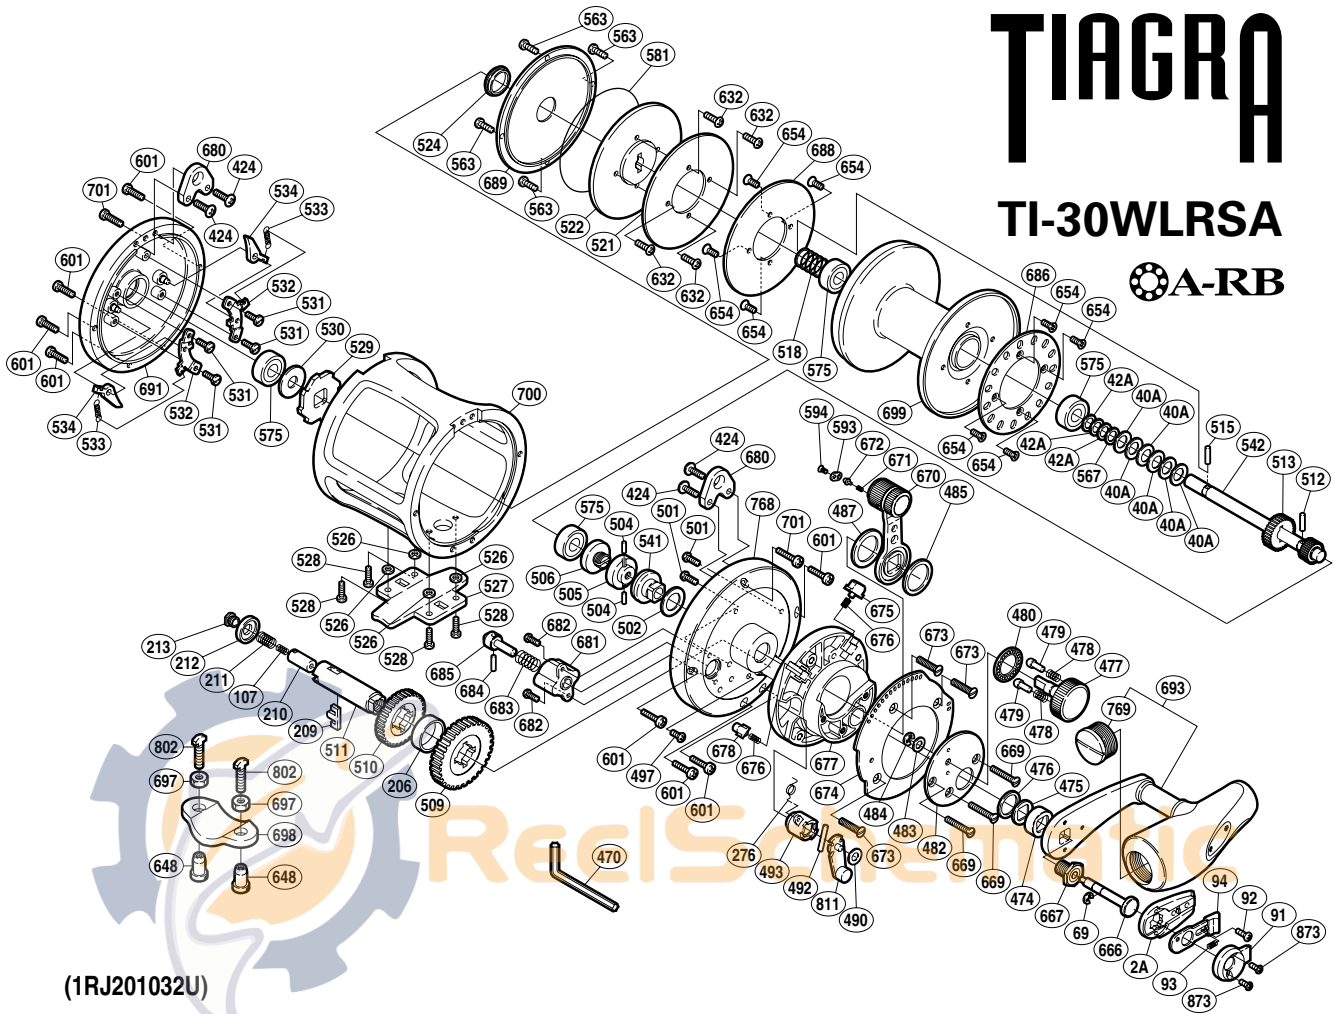

SHIMANO

TIAGRA

TI-30WLRSA

(1RJ201032U)

Part No.	Description	Part No.	Description	Part No.	Description
TT 0002A	Handle Bolt Plate	TT 0504	Pre-Program Key Pin	TT 0669	Screw
TT 0040A	Pre-Load Spring	TT 0505	Pre-Program Key	TT 0670	Drag Control Lever
TT 0042A	Bearing Thrust Washer	TT 0506	Pre-Program Screw	TT 0671	Lever Click Shoe
TT 0069	E Lock	TT 0509	Drive Gear A	TT 0672	Lever Click
TT 0091	Push Button Shield	TT 0510	Drive Gear B	TT 0673	Screw
TT 0092	Screw	TT 0511	Drive Shaft	TT 0674	Lever Quadrant
TT 0093	Slide Plate Spring	TT 0512	Cross Pin A	TT 0675	Strike Stop
TT 0094	Slide Plate	TT 0513	Pinion Gear B	TT 0676	Pressure Spring
TT 0107	Drive Shaft Spring B	TT 0515	Cross Pin B	TT 0677	Right Side Plate B
TT 0206	Friction Washer C	TT 0518	Pressure Plate Spring	TT 0678	Free Spool Detent
TT 0209	Gear Select Cross Bar	TT 0521	Drag Washer	TT 0680	Harness Lug
TT 0210	Cross Bar Stop	TT 0522	Pressure Plate	TT 0681	Plunger Holder
TT 0211	Drive Shaft Spring	TT 0524	Waterproof Ring	TT 0682	Screw
TT 0212	Friction Washer A	TT 0526	Stand Washer	TT 0683	Click Spring
TT 0213	Drive Shaft Screw	TT 0527	Stand	TT 0684	Plunger Cross Pin A
TT 0276	Cross Pin Support Spring	TT 0528	Screw	TT 0685	Alert Plunger
TT 0424	Screw	TT 0529	Anti-Reverse Ratchet	TT 0686	Alert Ratchet
TT 0474	Drive Shaft Shield	TT 0530	Bearing Spacer	TT 0688	Drag Plate
TT 0475	Drive Shaft Thrust Washer	TT 0531	Screw	TT 0689	Cooling Shield
TT 0476	Bearing Spacer	TT 0532	Set Plate	TT 0691	Left Side Plate
TT 0477	Pre-Program Dial	TT 0533	Dog Spring	TT 0693	Handle Assembly
TT 0478	Friction Shoe Spring	TT 0534	Dog	TT 0699	Spool
TT 0479	Dial Click Shoe	TT 0541	Lever Shaft Body	TT 0700	One-Piece Frame
TT 0480	Dial Click	TT 0542	Pinion Shaft	TT 0701	Screw
TT 0482	Lever Hub Cover	TT 0563	Screw	TT 0768	Right Side Plate A
TT 0483	Washer	TT 0567	Bearing Thrust Washer	TT 0769	Handle Knob Bushing
TT 0484	E Lock	TT 0575	Ball Bearing	TT 0811	Strike Alert Lever
TT 0485	Lever Thrust Ring	TT 0581	O Ring	TT 0873	Screw
TT 0487	Lever Thrust Ring	TT 0593	Lever Click Cover		
TT 0490	Spacer	TT 0594	Screw	TT 0648	Rod Clamp Nut A (accessory)
TT 0492	Plunger Cross Pin B	TT 0601	Screw	TT 0697	Rod Clamp Nut B (accessory)
TT 0493	Plunger Cross Pin Support	TT 0632	Screw	TT 0698	Rod Clamp (accessory)
TT 0497	Screw	TT 0654	Screw	TT 0802	Rod Clamp Bolt (accessory)
TT 0501	Screw	TT 0666	Push Low Button Shaft		
TT 0502	Washer	TT 0667	Handle Bolt	TT 0470	Wrench (accessory)