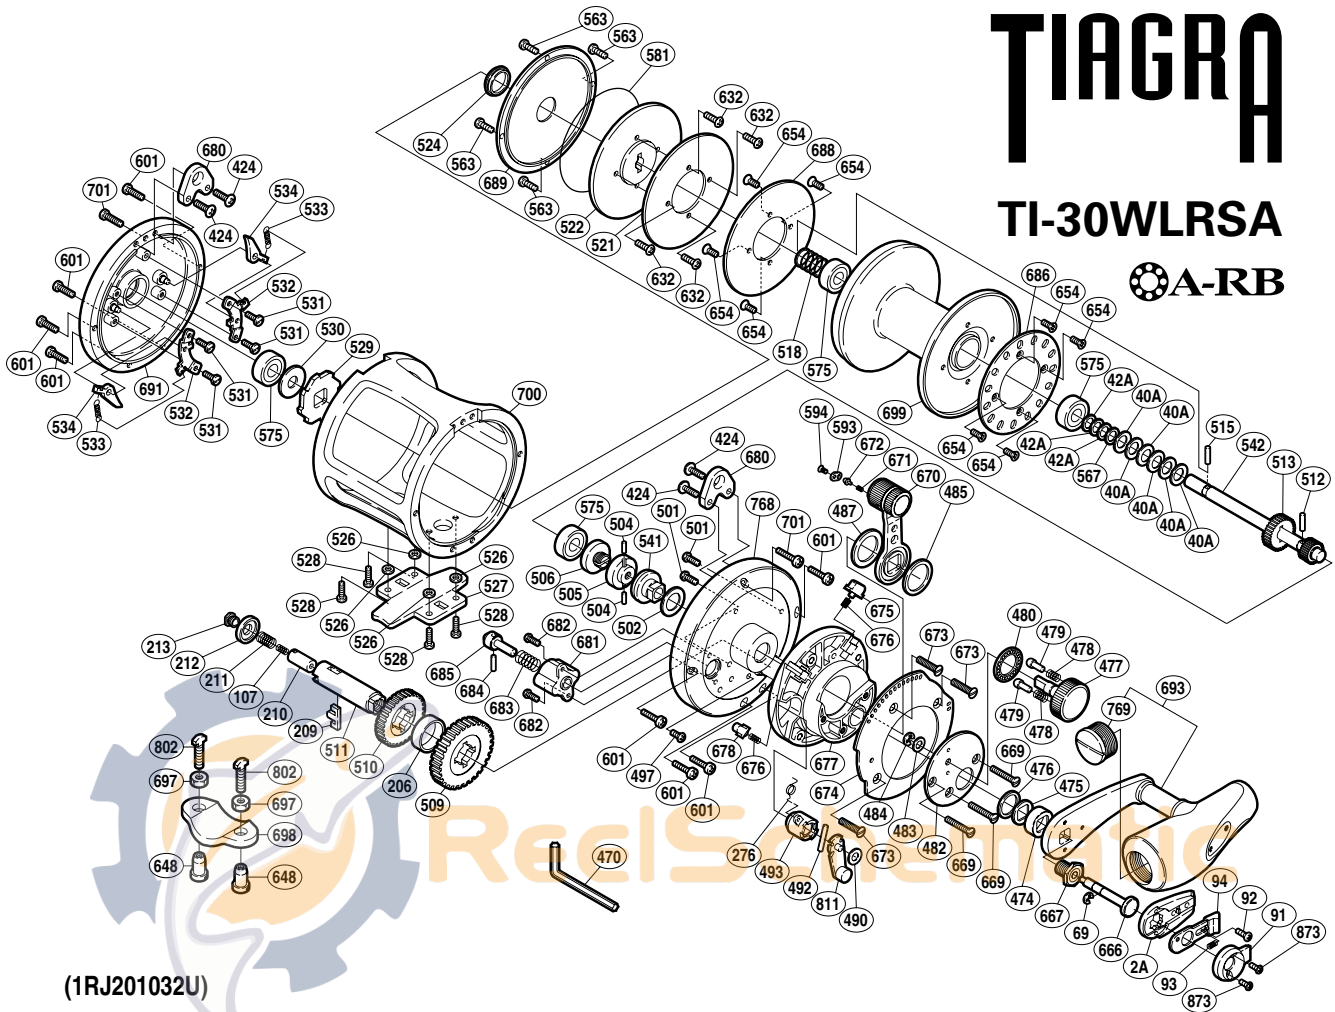

## TI-30WLRSA

(1RJ201032U)

Part No.	Description	Part No.	Description	Part No.	Description
TT 0002A	Handle Bolt Plate	TT 0504	Pre-Program Key Pin	TT 0669	Screw
TT 0040A	Pre-Load Spring	TT 0505	Pre-Program Key	TT 0670	Drag Control Lever
TT 0042A	Bearing Thrust Washer	TT 0506	Pre-Program Screw	TT 0671	Lever Click Shoe
TT 0069	E Lock	TT 0509	Drive Gear A	TT 0672	Lever Click
TT 0091	Push Button Shield	TT 0510	Drive Gear B	TT 0673	Screw
TT 0092	Screw	TT 0511	Drive Shaft	TT 0674	Lever Quadrant
TT 0093	Slide Plate Spring	TT 0512	Cross Pin A	TT 0675	Strike Stop
TT 0094	Slide Plate	TT 0513	Pinion Gear B	TT 0676	Pressure Spring
TT 0107	Drive Shaft Spring B	TT 0515	Cross Pin B	TT 0677	Right Side Plate B
TT 0206	Friction Washer C	TT 0518	Pressure Plate Spring	TT 0678	Free Spool Detent
TT 0209	Gear Select Cross Bar	TT 0521	Drag Washer	TT 0680	Harness Lug
TT 0210	Cross Bar Stop	TT 0522	Pressure Plate	TT 0681	Plunger Holder
TT 0211	Drive Shaft Spring	TT 0524	Waterproof Ring	TT 0682	Screw
TT 0212	Friction Washer A	TT 0526	Stand Washer	TT 0683	Click Spring
TT 0213	Drive Shaft Screw	TT 0527	Stand	TT 0684	Plunger Cross Pin A
TT 0276	Cross Pin Support Spring	TT 0528	Screw	TT 0685	Alert Plunger
TT 0424	Screw	TT 0529	Anti-Reverse Ratchet	TT 0686	Alert Ratchet
TT 0474	Drive Shaft Shield	TT 0530	Bearing Spacer	TT 0688	Drag Plate
TT 0475	Drive Shaft Thrust Washer	TT 0531	Screw	TT 0689	Cooling Shield
TT 0476	Bearing Spacer	TT 0532	Set Plate	TT 0691	Left Side Plate
TT 0477	Pre-Program Dial	TT 0533	Dog Spring	TT 0693	Handle Assembly
TT 0478	Friction Shoe Spring	TT 0534	Dog	TT 0699	Spool
TT 0479	Dial Click Shoe	TT 0541	Lever Shaft Body	TT 0700	One-Piece Frame
TT 0480	Dial Click	TT 0542	Pinion Shaft	TT 0701	Screw
TT 0482	Lever Hub Cover	TT 0563	Screw	TT 0768	Right Side Plate A
TT 0483	Washer	TT 0567	Bearing Thrust Washer	TT 0769	Handle Knob Bushing
TT 0484	E Lock	TT 0575	Ball Bearing	TT 0811	Strike Alert Lever
TT 0485	Lever Thrust Ring	TT 0581	O Ring	TT 0873	Screw
TT 0487	Lever Thrust Ring	TT 0593	Lever Click Cover		
TT 0490	Spacer	TT 0594	Screw	TT 0648	Rod Clamp Nut A (accessory)
TT 0492	Plunger Cross Pin B	TT 0601	Screw	TT 0697	Rod Clamp Nut B (accessory)
TT 0493	Plunger Cross Pin Support	TT 0632	Screw	TT 0698	Rod Clamp (accessory)
TT 0497	Screw	TT 0654	Screw	TT 0802	Rod Clamp Bolt (accessory)
TT 0501	Screw	TT 0666	Push Low Button Shaft		
TT 0502	Washer	TT 0667	Handle Bolt	TT 0470	Wrench (accessory)