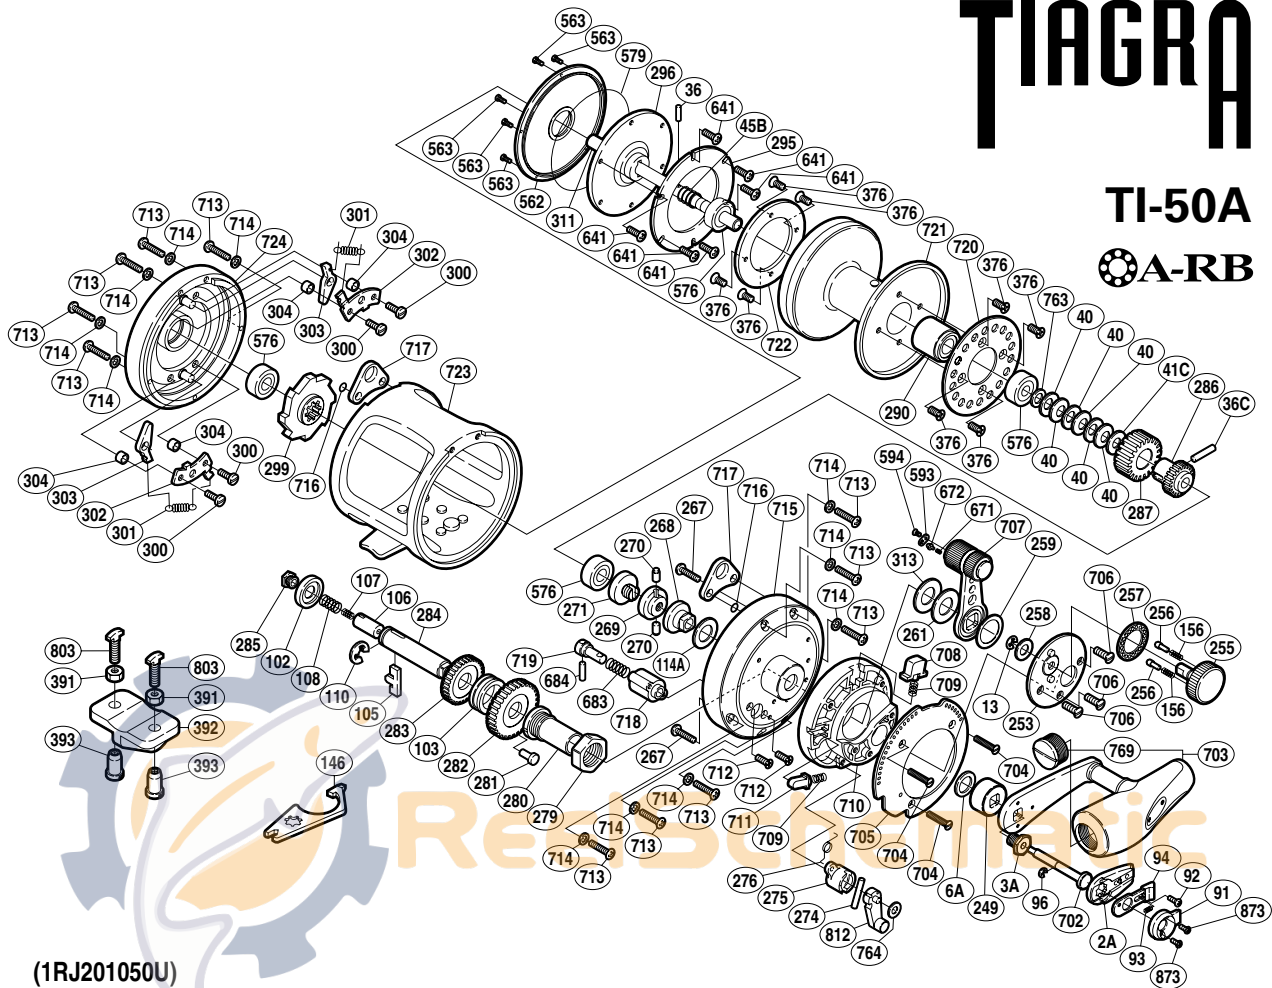

SHIMANO

TIAGRA

TI-50A

⊙A-RB

(1RJ201050U)

Part No.	Description	Part No.	Description	Part No.	Description
TT 0002A	Handle Bolt Plate	TT 0274	Plunger Cross Pin B	TT 0703	Handle Assembly
TT 0003A	Handle Bolt	TT 0275	Plunger Cross Pin Support	TT 0704	Screw
TT 0006A	Drive Shaft Washer	TT 0276	Cross Pin Support Spring	TT 0705	Lever Quadrant
TT 0013	C Lock	TT 0279	Holder Nut	TT 0706	Screw
TT 0036	Cross Pin A	TT 0280	Drive Shaft Holder	TT 0707	Drag Control Lever
TT 0036C	Cross Pin B	TT 0281	Lock Pin	TT 0708	Strike Stop
TT 0040	Pre-Load Spring	TT 0282	Drive Gear A	TT 0709	Pressure Spring
TT 0041C	Pre-Load Washer	TT 0283	Drive Gear B	TT 0710	Right Side Plate B
TT 0045B	Pressure Plate Spring	TT 0284	Drive Shaft	TT 0711	Free Spool Detent
TT 0091	Push Button Shield	TT 0285	Drive Shaft Screw	TT 0712	Screw
TT 0092	Screw	TT 0286	Pinion Gear A	TT 0713	Screw
TT 0093	Slide Plate Spring	TT 0287	Pinion Gear B	TT 0714	Washer
TT 0094	Slide Plate	TT 0290	Piston Assembly	TT 0715	Right Side Plate A
TT 0096	E Lock	TT 0295	Drag Washer	TT 0716	O Ring
TT 0102	Friction Washer A	TT 0296	Pressure Plate	TT 0717	Harness Lug
TT 0103	Friction Washer B	TT 0299	Anti-Reverse Ratchet	TT 0718	Plunger Holder
TT 0105	Gear Select Cross Bar	TT 0300	Screw	TT 0719	Alert Plunger
TT 0106	Cross Bar Stop	TT 0301	Dog Spring	TT 0720	Alert Ratchet
TT 0107	Drive Shaft Spring B	TT 0302	Set Plate	TT 0721	Spool
TT 0108	Drive Shaft Spring	TT 0303	Dog	TT 0722	Drag Plate
TT 0110	E Lock	TT 0304	Set Plate Support	TT 0723	One-Piece Frame
TT 0114A	Washer	TT 0311	Main Shaft	TT 0724	Left Side Plate
TT 0156	Friction Shoe Spring	TT 0313	Lever Thrust Ring	TT 0763	Bearing Thrust Washer
TT 0249	Drive Shaft Shield	TT 0376	Screw	TT 0764	Spacer
TT 0253	Lever Hub Cover	TT 0562	Cooling Shield	TT 0769	Handle Knob Bushing
TT 0255	Pre-Program Dial	TT 0563	Screw	TT 0812	Strike Alert Lever
TT 0256	Dial Click Shoe	TT 0576	Ball Bearing	TT 0873	Screw
TT 0257	Dial Click	TT 0579	O Ring		
TT 0258	Washer	TT 0593	Lever Click Cover		
TT 0259	Lever Thrust Ring	TT 0594	Screw		
TT 0261	Lever Thrust Ring	TT 0641	Screw	TT 0391	Rod Clamp Nut B (accessory)
TT 0267	Screw	TT 0671	Lever Click Shoe	TT 0392	Rod Clamp (accessory)
TT 0268	Lever Shaft Body	TT 0672	Lever Click	TT 0393	Rod Clamp Nut A (accessory)
TT 0269	Pre-Program Key	TT 0683	Click Spring	TT 0803	Rod Clamp Bolt (accessory)
TT 0270	Pre-Program Key Pin	TT 0684	Plunger Cross Pin A		
TT 0271	Pre-Program Screw	TT 0702	Push Low Button Shaft	TT 0146	Wrench (accessory)