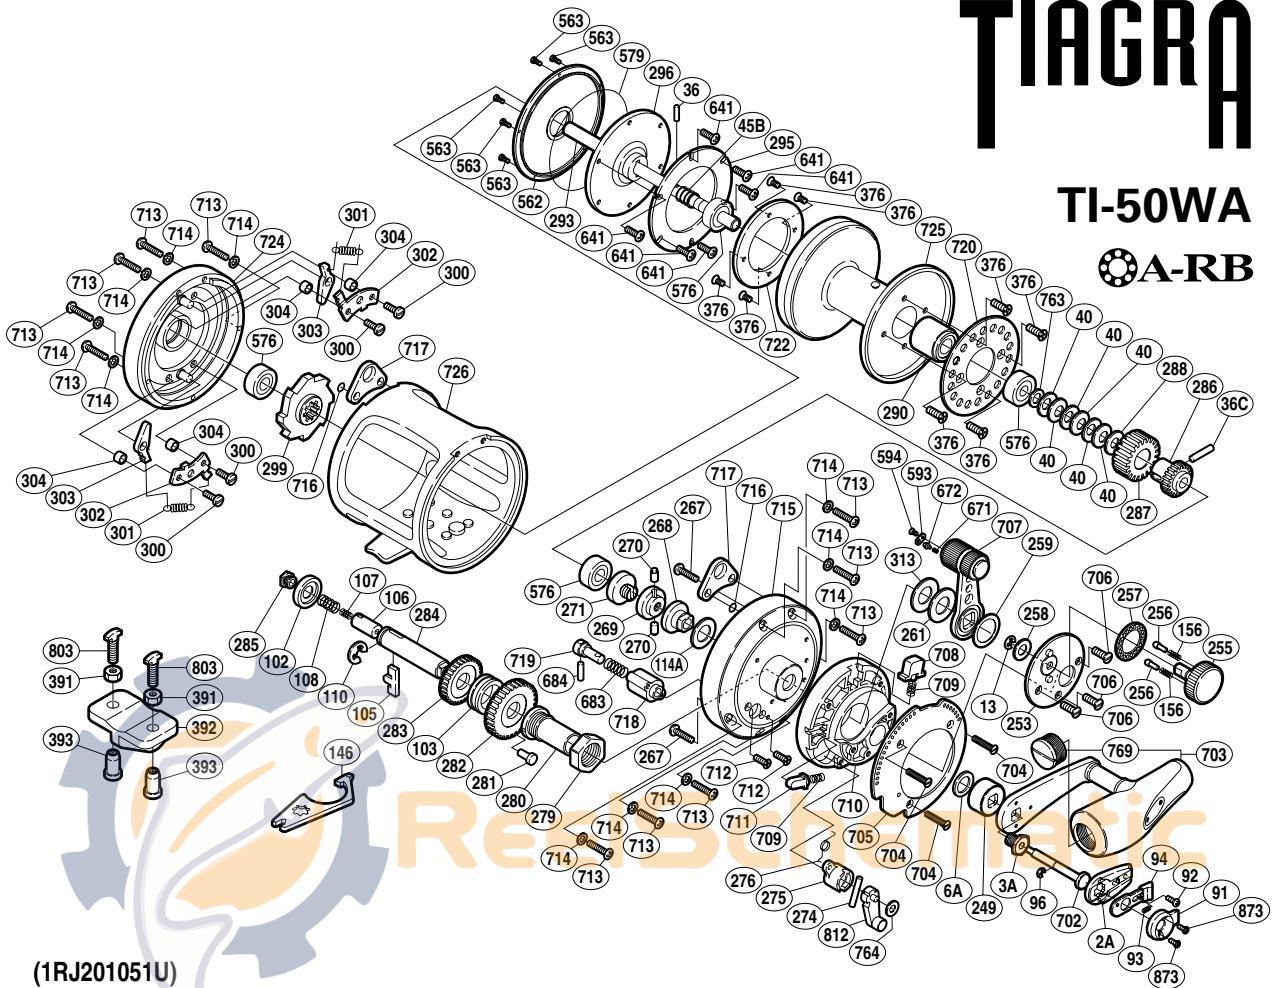

SHIMANO

TIAGRA

TI-50WA

A-RB

(1RJ201051U)

Part No.	Description	Part No.	Description	Part No.	Description
TT 0002A	Handle Bolt Plate	TT 0275	Plunger Cross Pin Support	TT 0703	Handle Assembly
TT 0003A	Handle Bolt	TT 0276	Cross Pin Support Spring	TT 0704	Screw
TT 0006A	Drive Shaft Washer	TT 0279	Holder Nut	TT 0705	Lever Quadrant
TT 0013	C Lock	TT 0280	Drive Shaft Holder	TT 0706	Screw
TT 0036	Cross Pin A	TT 0281	Lock Pin	TT 0707	Drag Control Lever
TT 0036C	Cross Pin B	TT 0282	Drive Gear A	TT 0708	Strike Stop
TT 0040	Pre-Load Spring	TT 0283	Drive Gear B	TT 0709	Pressure Spring
TT 0045B	Pressure Plate Spring	TT 0284	Drive Shaft	TT 0710	Right Side Plate B
TT 0091	Push Button Shield	TT 0285	Drive Shaft Screw	TT 0711	Free Spool Detent
TT 0092	Screw	TT 0286	Pinion Gear A	TT 0712	Screw
TT 0093	Slide Plate Spring	TT 0287	Pinion Gear B	TT 0713	Screw
TT 0094	Slide Plate	TT 0288	Pre-Load Washer	TT 0714	Washer
TT 0096	E Lock	TT 0290	Piston Assembly	TT 0715	Right Side Plate A
TT 0102	Friction Washer A	TT 0293	Main Shaft	TT 0716	O Ring
TT 0103	Friction Washer B	TT 0295	Drag Washer	TT 0717	Harness Lug
TT 0105	Gear Select Cross Bar	TT 0296	Pressure Plate	TT 0718	Plunger Holder
TT 0106	Cross Bar Stop	TT 0299	Anti-Reverse Ratchet	TT 0719	Alert Plunger
TT 0107	Drive Shaft Spring B	TT 0300	Screw	TT 0720	Alert Ratchet
TT 0108	Drive Shaft Spring	TT 0301	Dog Spring	TT 0722	Drag Plate
TT 0110	E Lock	TT 0302	Set Plate	TT 0724	Left Side Plate
TT 0114A	Washer	TT 0303	Dog	TT 0725	Spool
TT 0156	Friction Shoe Spring	TT 0304	Set Plate Support	TT 0726	One-Piece Frame
TT 0249	Drive Shaft Shield	TT 0313	Lever Thrust Ring	TT 0763	Bearing Thrust Washer
TT 0253	Lever Hub Cover	TT 0376	Screw	TT 0764	Spacer
TT 0255	Pre-Program Dial	TT 0562	Cooling Shield	TT 0769	Handle Knob Bushing
TT 0256	Dial Click Shoe	TT 0563	Screw	TT 0812	Strike Alert Lever
TT 0257	Dial Click	TT 0576	Ball Bearing	TT 0873	Screw
TT 0258	Washer	TT 0579	O Ring		
TT 0259	Lever Thrust Ring	TT 0593	Lever Click Cover		
TT 0261	Lever Thrust Ring	TT 0594	Screw		
TT 0267	Screw	TT 0641	Screw	TT 0391	Rod Clamp Nut B (accessory)
TT 0268	Lever Shaft Body	TT 0671	Lever Click Shoe	TT 0392	Rod Clamp (accessory)
TT 0269	Pre-Program Key	TT 0672	Lever Click	TT 0393	Rod Clamp Nut A (accessory)
TT 0270	Pre-Program Key Pin	TT 0683	Click Spring	TT 0803	Rod Clamp Bolt (accessory)
TT 0271	Pre-Program Screw	TT 0684	Plunger Cross Pin A		
TT 0274	Plunger Cross Pin B	TT 0702	Push Low Button Shaft	TT 0146	Wrench (accessory)