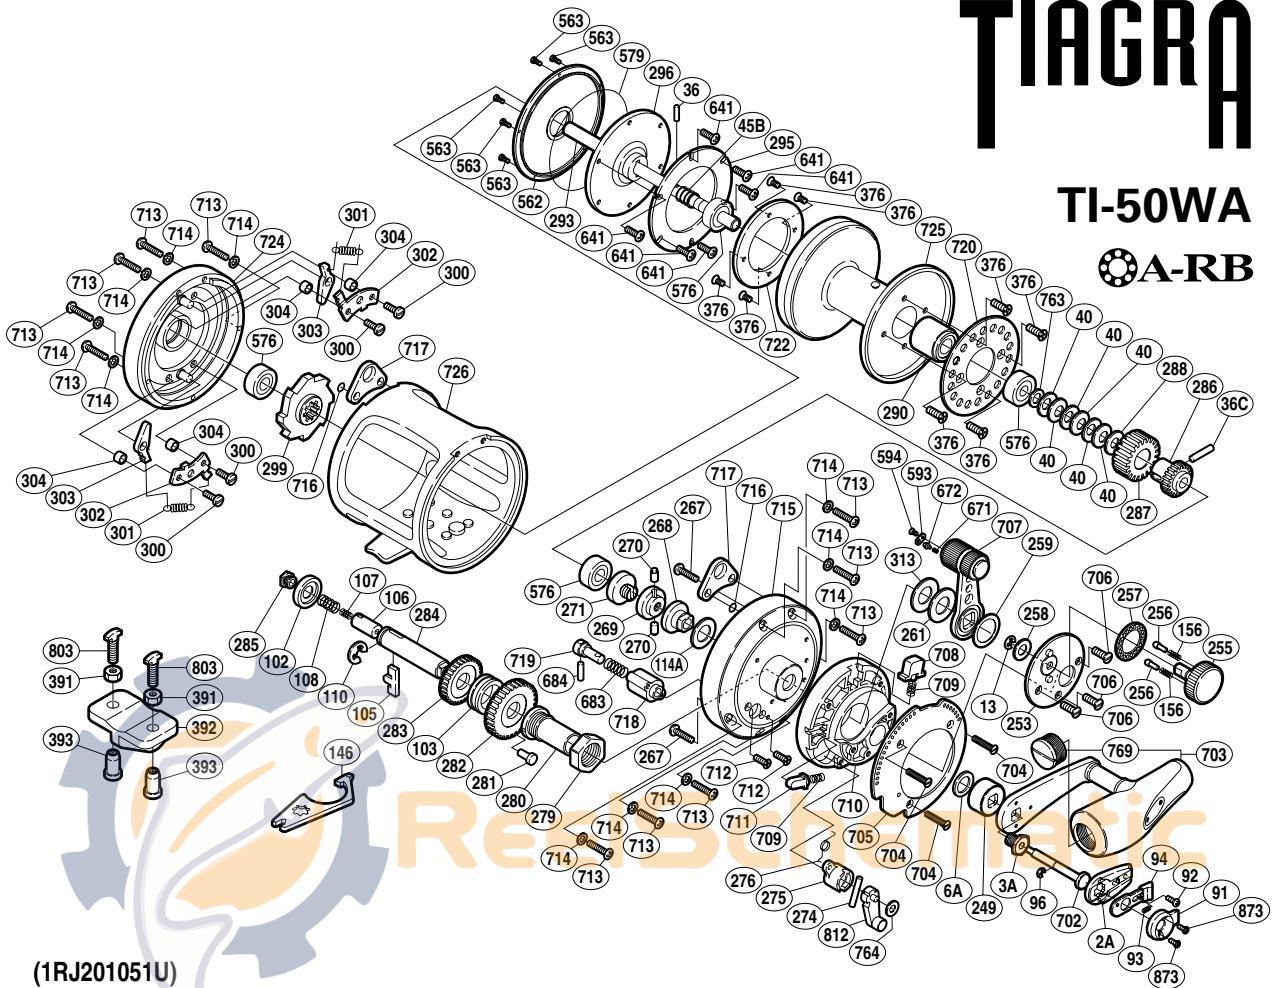

SHIMANO

TIAGRA

TI-50WA

A-RB

(1RJ201051U)

Part No.	Description	Part No.	Description	Part No.	Description
TT 0002A	Handle Bolt Plate	TT 0275	Plunger Cross Pin Support	TT 0703	Handle Assembly
TT 0003A	Handle Bolt	TT 0276	Cross Pin Support Spring	TT 0704	Screw
TT 0006A	Drive Shaft Washer	TT 0279	Holder Nut	TT 0705	Lever Quadrant
TT 0013	C Lock	TT 0280	Drive Shaft Holder	TT 0706	Screw
TT 0036	Cross Pin A	TT 0281	Lock Pin	TT 0707	Drag Control Lever
TT 0036C	Cross Pin B	TT 0282	Drive Gear A	TT 0708	Strike Stop
TT 0040	Pre-Load Spring	TT 0283	Drive Gear B	TT 0709	Pressure Spring
TT 0045B	Pressure Plate Spring	TT 0284	Drive Shaft	TT 0710	Right Side Plate B
TT 0091	Push Button Shield	TT 0285	Drive Shaft Screw	TT 0711	Free Spool Detent
TT 0092	Screw	TT 0286	Pinion Gear A	TT 0712	Screw
TT 0093	Slide Plate Spring	TT 0287	Pinion Gear B	TT 0713	Screw
TT 0094	Slide Plate	TT 0288	Pre-Load Washer	TT 0714	Washer
TT 0096	E Lock	TT 0290	Piston Assembly	TT 0715	Right Side Plate A
TT 0102	Friction Washer A	TT 0293	Main Shaft	TT 0716	O Ring
TT 0103	Friction Washer B	TT 0295	Drag Washer	TT 0717	Harness Lug
TT 0105	Gear Select Cross Bar	TT 0296	Pressure Plate	TT 0718	Plunger Holder
TT 0106	Cross Bar Stop	TT 0299	Anti-Reverse Ratchet	TT 0719	Alert Plunger
TT 0107	Drive Shaft Spring B	TT 0300	Screw	TT 0720	Alert Ratchet
TT 0108	Drive Shaft Spring	TT 0301	Dog Spring	TT 0722	Drag Plate
TT 0110	E Lock	TT 0302	Set Plate	TT 0724	Left Side Plate
TT 0114A	Washer	TT 0303	Dog	TT 0725	Spool
TT 0156	Friction Shoe Spring	TT 0304	Set Plate Support	TT 0726	One-Piece Frame
TT 0249	Drive Shaft Shield	TT 0313	Lever Thrust Ring	TT 0763	Bearing Thrust Washer
TT 0253	Lever Hub Cover	TT 0376	Screw	TT 0764	Spacer
TT 0255	Pre-Program Dial	TT 0562	Cooling Shield	TT 0769	Handle Knob Bushing
TT 0256	Dial Click Shoe	TT 0563	Screw	TT 0812	Strike Alert Lever
TT 0257	Dial Click	TT 0576	Ball Bearing	TT 0873	Screw
TT 0258	Washer	TT 0579	O Ring		
TT 0259	Lever Thrust Ring	TT 0593	Lever Click Cover		
TT 0261	Lever Thrust Ring	TT 0594	Screw		
TT 0267	Screw	TT 0641	Screw	TT 0391	Rod Clamp Nut B (accessory)
TT 0268	Lever Shaft Body	TT 0671	Lever Click Shoe	TT 0392	Rod Clamp (accessory)
TT 0269	Pre-Program Key	TT 0672	Lever Click	TT 0393	Rod Clamp Nut A (accessory)
TT 0270	Pre-Program Key Pin	TT 0683	Click Spring	TT 0803	Rod Clamp Bolt (accessory)
TT 0271	Pre-Program Screw	TT 0684	Plunger Cross Pin A		
TT 0274	Plunger Cross Pin B	TT 0702	Push Low Button Shaft	TT 0146	Wrench (accessory)

(240615)