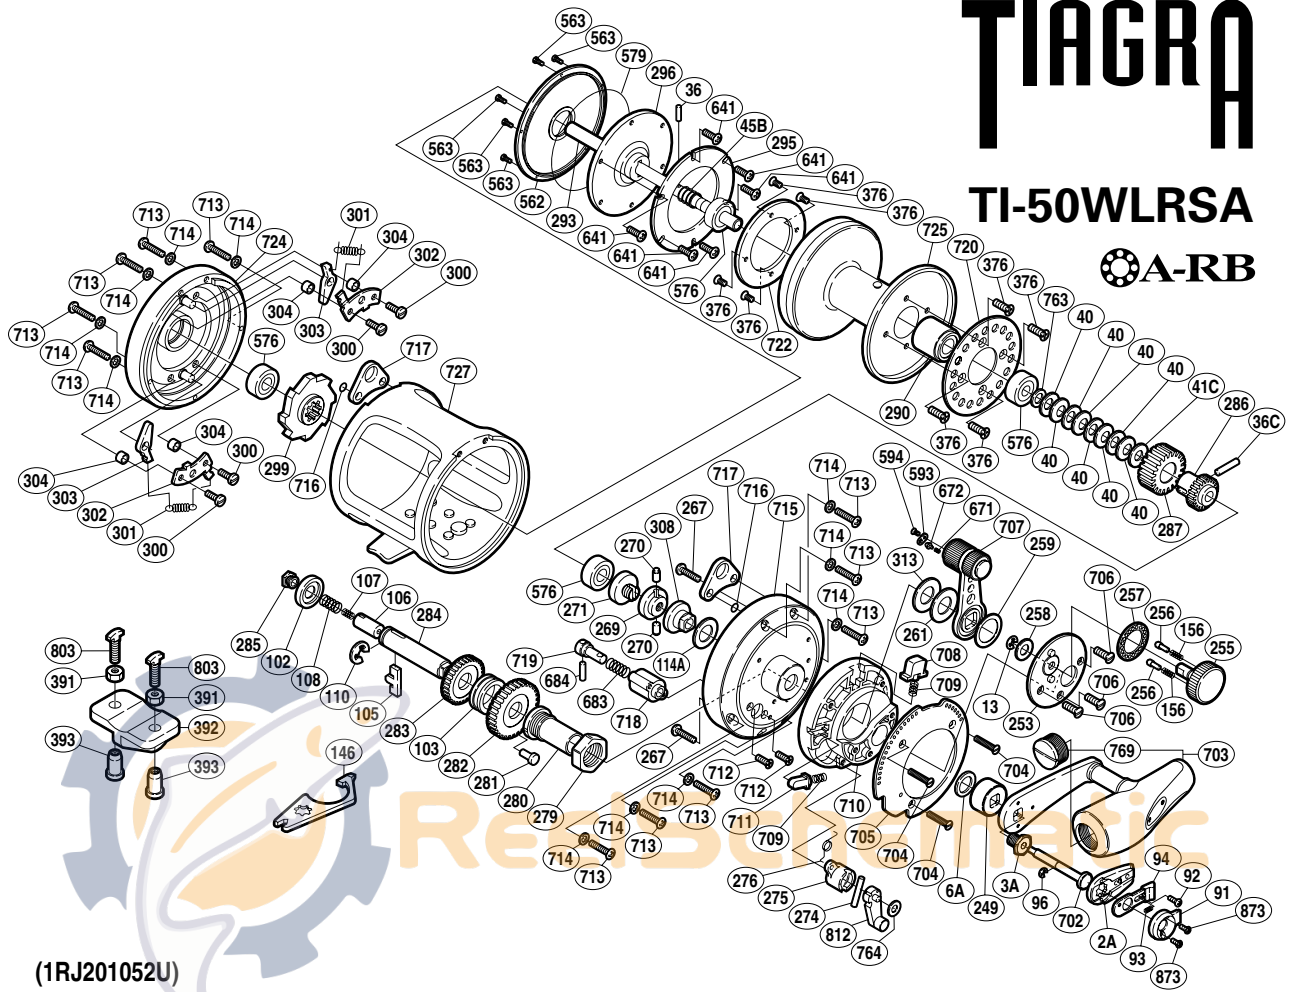

SHIMANO

TIAGRA

TI-50WLRSA

(1RJ201052U)

Part No.	Description	Part No.	Description	Part No.	Description
TT 0002A	Handle Bolt Plate	TT 0275	Plunger Cross Pin Support	TT 0703	Handle Assembly
TT 0003A	Handle Bolt	TT 0276	Cross Pin Support Spring	TT 0704	Screw
TT 0006A	Drive Shaft Washer	TT 0279	Holder Nut	TT 0705	Lever Quadrant
TT 0013	C Lock	TT 0280	Drive Shaft Holder	TT 0706	Screw
TT 0036	Cross Pin A	TT 0281	Lock Pin	TT 0707	Drag Control Lever
TT 0036C	Cross Pin B	TT 0282	Drive Gear A	TT 0708	Strike Stop
TT 0040	Pre-Load Spring	TT 0283	Drive Gear B	TT 0709	Pressure Spring
TT 0041C	Pre-Load Washer	TT 0284	Drive Shaft	TT 0710	Right Side Plate B
TT 0045B	Pressure Plate Spring	TT 0285	Drive Shaft Screw	TT 0711	Free Spool Detent
TT 0091	Push Button Shield	TT 0286	Pinion Gear A	TT 0712	Screw
TT 0092	Screw	TT 0287	Pinion Gear B	TT 0713	Screw
TT 0093	Slide Plate Spring	TT 0290	Piston Assembly	TT 0714	Washer
TT 0094	Slide Plate	TT 0293	Main Shaft	TT 0715	Right Side Plate A
TT 0096	E Lock	TT 0295	Drag Washer	TT 0716	O Ring
TT 0102	Friction Washer A	TT 0296	Pressure Plate	TT 0717	Harness Lug
TT 0103	Friction Washer B	TT 0299	Anti-Reverse Ratchet	TT 0718	Plunger Holder
TT 0105	Gear Select Cross Bar	TT 0300	Screw	TT 0719	Alert Plunger
TT 0106	Cross Bar Stop	TT 0301	Dog Spring	TT 0720	Alert Ratchet
TT 0107	Drive Shaft Spring B	TT 0302	Set Plate	TT 0722	Drag Plate
TT 0108	Drive Shaft Spring	TT 0303	Dog	TT 0724	Left Side Plate
TT 0110	E Lock	TT 0304	Set Plate Support	TT 0725	Spool
TT 0114A	Washer	TT 0308	Lever Shaft Body	TT 0727	One-Piece Frame
TT 0156	Friction Shoe Spring	TT 0313	Lever Thrust Ring	TT 0763	Bearing Thrust Washer
TT 0249	Drive Shaft Shield	TT 0376	Screw	TT 0764	Spacer
TT 0253	Lever Hub Cover	TT 0562	Cooling Shield	TT 0769	Handle Knob Bushing
TT 0255	Pre-Program Dial	TT 0563	Screw	TT 0812	Strike Alert Lever
TT 0256	Dial Click Shoe	TT 0576	Ball Bearing	TT 0873	Screw
TT 0257	Dial Click	TT 0579	O Ring		
TT 0258	Washer	TT 0593	Lever Click Cover		
TT 0259	Lever Thrust Ring	TT 0594	Screw		
TT 0261	Lever Thrust Ring	TT 0641	Screw	TT 0391	Rod Clamp Nut B (accessory)
TT 0267	Screw	TT 0671	Lever Click Shoe	TT 0392	Rod Clamp (accessory)
TT 0269	Pre-Program Key	TT 0672	Lever Click	TT 0393	Rod Clamp Nut A (accessory)
TT 0270	Pre-Program Key Pin	TT 0683	Click Spring	TT 0803	Rod Clamp Bolt (accessory)
TT 0271	Pre-Program Screw	TT 0684	Plunger Cross Pin A		
TT 0274	Plunger Cross Pin B	TT 0702	Push Low Button Shaft	TT 0146	Wrench (accessory)