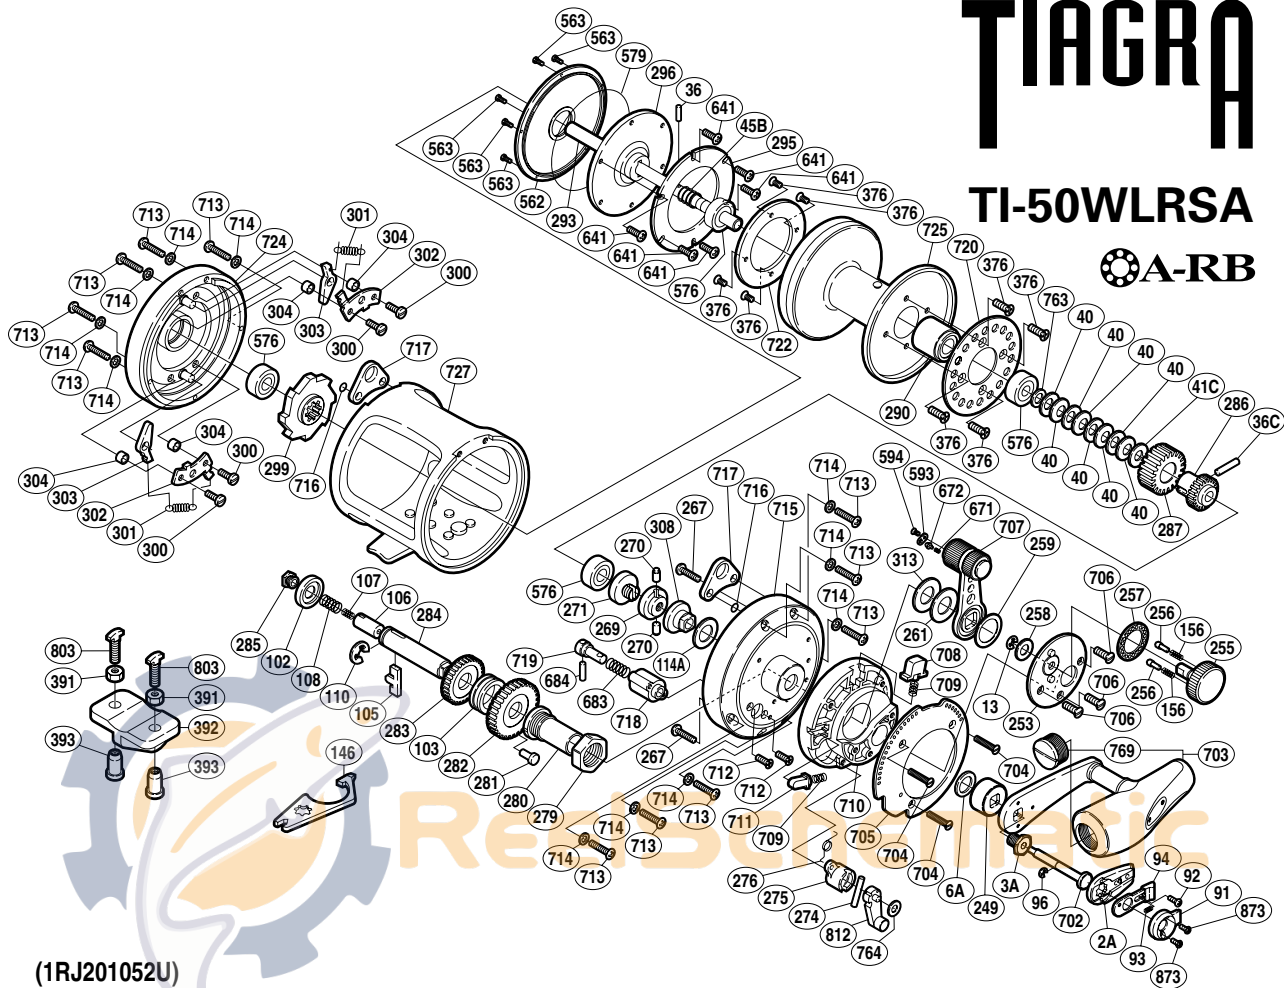

## TI-50WLRSA

(1RJ201052U)

Part No.	Description	Part No.	Description	Part No.	Description
TT 0002A	Handle Bolt Plate	TT 0275	Plunger Cross Pin Support	TT 0703	Handle Assembly
TT 0003A	Handle Bolt	TT 0276	Cross Pin Support Spring	TT 0704	Screw
TT 0006A	Drive Shaft Washer	TT 0279	Holder Nut	TT 0705	Lever Quadrant
TT 0013	C Lock	TT 0280	Drive Shaft Holder	TT 0706	Screw
TT 0036	Cross Pin A	TT 0281	Lock Pin	TT 0707	Drag Control Lever
TT 0036C	Cross Pin B	TT 0282	Drive Gear A	TT 0708	Strike Stop
TT 0040	Pre-Load Spring	TT 0283	Drive Gear B	TT 0709	Pressure Spring
TT 0041C	Pre-Load Washer	TT 0284	Drive Shaft	TT 0710	Right Side Plate B
TT 0045B	Pressure Plate Spring	TT 0285	Drive Shaft Screw	TT 0711	Free Spool Detent
TT 0091	Push Button Shield	TT 0286	Pinion Gear A	TT 0712	Screw
TT 0092	Screw	TT 0287	Pinion Gear B	TT 0713	Screw
TT 0093	Slide Plate Spring	TT 0290	Piston Assembly	TT 0714	Washer
TT 0094	Slide Plate	TT 0293	Main Shaft	TT 0715	Right Side Plate A
TT 0096	E Lock	TT 0295	Drag Washer	TT 0716	O Ring
TT 0102	Friction Washer A	TT 0296	Pressure Plate	TT 0717	Harness Lug
TT 0103	Friction Washer B	TT 0299	Anti-Reverse Ratchet	TT 0718	Plunger Holder
TT 0105	Gear Select Cross Bar	TT 0300	Screw	TT 0719	Alert Plunger
TT 0106	Cross Bar Stop	TT 0301	Dog Spring	TT 0720	Alert Ratchet
TT 0107	Drive Shaft Spring B	TT 0302	Set Plate	TT 0722	Drag Plate
TT 0108	Drive Shaft Spring	TT 0303	Dog	TT 0724	Left Side Plate
TT 0110	E Lock	TT 0304	Set Plate Support	TT 0725	Spool
TT 0114A	Washer	TT 0308	Lever Shaft Body	TT 0727	One-Piece Frame
TT 0156	Friction Shoe Spring	TT 0313	Lever Thrust Ring	TT 0763	Bearing Thrust Washer
TT 0249	Drive Shaft Shield	TT 0376	Screw	TT 0764	Spacer
TT 0253	Lever Hub Cover	TT 0562	Cooling Shield	TT 0769	Handle Knob Bushing
TT 0255	Pre-Program Dial	TT 0563	Screw	TT 0812	Strike Alert Lever
TT 0256	Dial Click Shoe	TT 0576	Ball Bearing	TT 0873	Screw
TT 0257	Dial Click	TT 0579	O Ring		
TT 0258	Washer	TT 0593	Lever Click Cover		
TT 0259	Lever Thrust Ring	TT 0594	Screw		
TT 0261	Lever Thrust Ring	TT 0641	Screw	TT 0391	Rod Clamp Nut B (accessory)
TT 0267	Screw	TT 0671	Lever Click Shoe	TT 0392	Rod Clamp (accessory)
TT 0269	Pre-Program Key	TT 0672	Lever Click	TT 0393	Rod Clamp Nut A (accessory)
TT 0270	Pre-Program Key Pin	TT 0683	Click Spring	TT 0803	Rod Clamp Bolt (accessory)
TT 0271	Pre-Program Screw	TT 0684	Plunger Cross Pin A		
TT 0274	Plunger Cross Pin B	TT 0702	Push Low Button Shaft	TT 0146	Wrench (accessory)