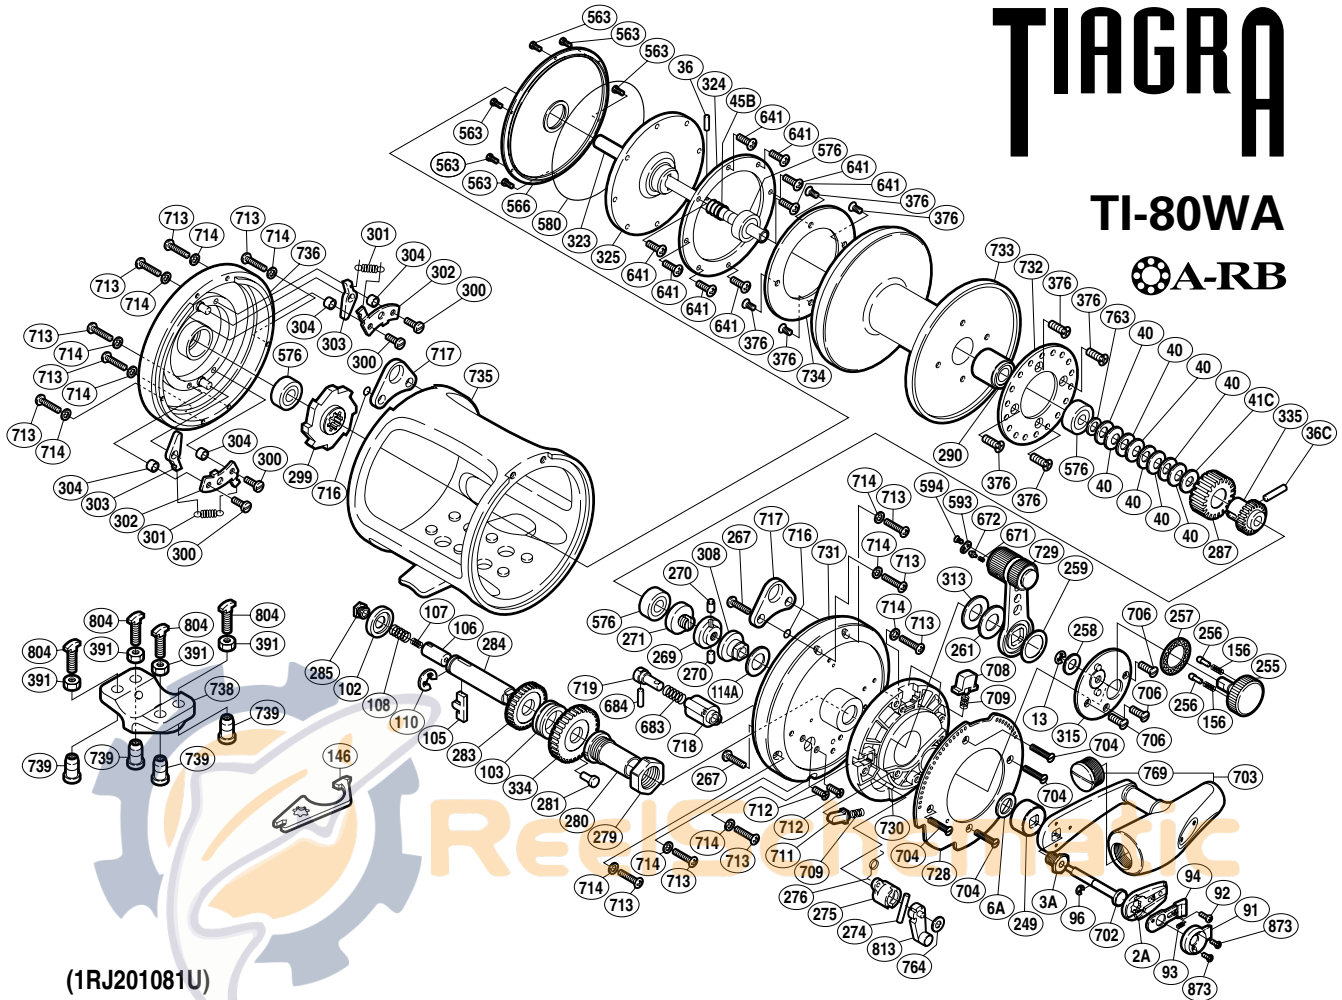

SHIMANO

TIAGRA

TI-80WA

⊙A-RB

(1RJ201081U)

Part No.	Description	Part No.	Description	Part No.	Description
TT 0002A	Handle Bolt Plate	TT 0276	Cross Pin Support Spring	TT 0703	Handle Assembly
TT 0003A	Handle Bolt	TT 0279	Holder Nut	TT 0704	Screw
TT 0006A	Drive Shaft Washer	TT 0280	Drive Shaft Holder	TT 0706	Screw
TT 0013	C Lock	TT 0281	Lock Pin	TT 0708	Strike Stop
TT 0036	Cross Pin A	TT 0283	Drive Gear B	TT 0709	Pressure Spring
TT 0036C	Cross Pin B	TT 0284	Drive Shaft	TT 0711	Free Spool Detent
TT 0040	Pre-Load Spring	TT 0285	Drive Shaft Screw	TT 0712	Screw
TT 0041C	Pre-Load Washer	TT 0287	Pinion Gear B	TT 0713	Screw
TT 0045B	Pressure Plate Spring	TT 0290	Piston Assembly	TT 0714	Washer
TT 0091	Push Button Shield	TT 0299	Anti-Reverse Ratchet	TT 0716	O Ring
TT 0092	Screw	TT 0300	Screw	TT 0717	Harness Lug
TT 0093	Slide Plate Spring	TT 0301	Dog Spring	TT 0718	Plunger Holder
TT 0094	Slide Plate	TT 0302	Set Plate	TT 0719	Alert Plunger
TT 0096	E Lock	TT 0303	Dog	TT 0728	Lever Quadrant
TT 0102	Friction Washer A	TT 0304	Set Plate Support	TT 0729	Drag Control Lever
TT 0103	Friction Washer B	TT 0308	Lever Shaft Body	TT 0730	Right Side Plate B
TT 0105	Gear Select Cross Bar	TT 0313	Lever Thrust Ring	TT 0731	Right Side Plate A
TT 0106	Cross Bar Stop	TT 0315	Lever Hub Cover	TT 0732	Alert Ratchet
TT 0107	Drive Shaft Spring B	TT 0323	Main Shaft	TT 0733	Spool
TT 0108	Drive Shaft Spring	TT 0324	Drag Washer	TT 0734	Drag Plate
TT 0110	E Lock	TT 0325	Pressure Plate	TT 0735	One-Piece Frame
TT 0114A	Washer	TT 0334	Drive Gear A	TT 0736	Left Side Plate
TT 0156	Friction Shoe Spring	TT 0335	Pinion Gear A	TT 0763	Bearing Thrust Washer
TT 0249	Drive Shaft Shield	TT 0376	Screw	TT 0764	Spacer
TT 0255	Pre-Program Dial	TT 0563	Screw	TT 0769	Handle Knob Bushing
TT 0256	Dial Click Shoe	TT 0566	Cooling Shield	TT 0813	Strike Alert Lever
TT 0257	Dial Click	TT 0576	Ball Bearing	TT 0873	Screw
TT 0258	Washer	TT 0580	O Ring		
TT 0259	Lever Thrust Ring	TT 0593	Lever Click Cover		
TT 0261	Lever Thrust Ring	TT 0594	Screw		
TT 0267	Screw	TT 0641	Screw	TT 0391	Rod Clamp Nut B (accessory)
TT 0269	Pre-Program Key	TT 0671	Lever Click Shoe	TT 0738	Rod Clamp (accessory)
TT 0270	Pre-Program Key Pin	TT 0672	Lever Click	TT 0739	Rod Clamp Nut A (accessory)
TT 0271	Pre-Program Screw	TT 0683	Click Spring	TT 0804	Rod Clamp Bolt (accessory)
TT 0274	Plunger Cross Pin B	TT 0684	Plunger Cross Pin A		
TT 0275	Plunger Cross Pin Support	TT 0702	Push Low Button Shaft	TT 0146	Wrench (accessory)