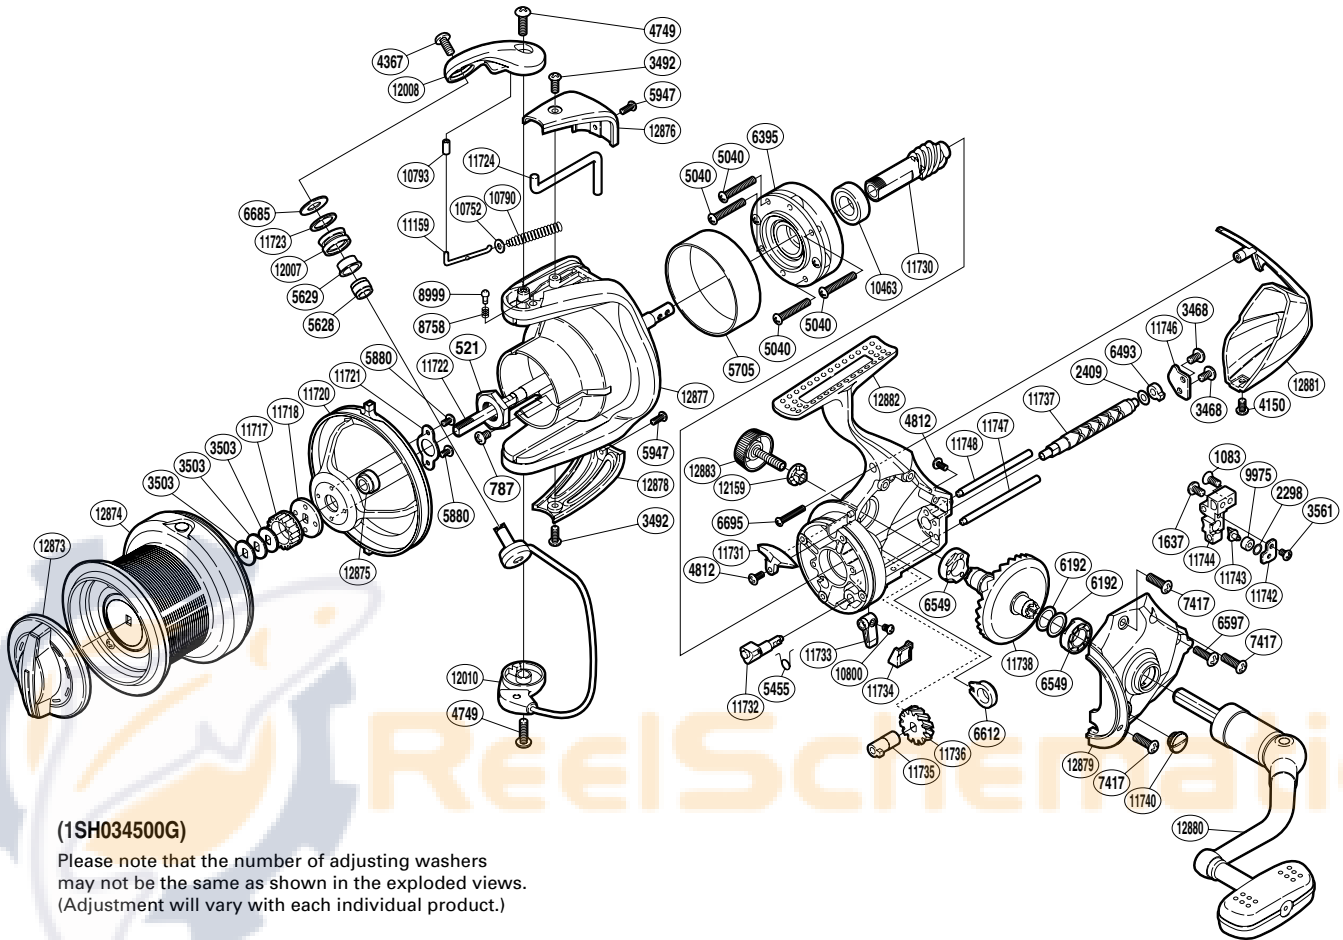

SHIMANO

TITANOS S A-RB

TIT-4500XSA

(1SH034500G)

Please note that the number of adjusting washers may not be the same as shown in the exploded views. (Adjustment will vary with each individual product.)

Part No.	Description	Part No.	Description	Part No.	Description
RD 0521	Rotor Nut	RD 6612	Bushing	RD11736	Idle Gear
RD 0787	Screw	RD 6685	Line Roller Washer	RD11737	Worm Shaft
RD 1083	Screw	RD 6695	Screw	RD11738	Drive Gear
RD 1637	Screw	RD 7417	Screw	RD11740	Oil Cap
RD 2298	Spacer	RD 8758	Click Spring	RD11742	Oscillating Pawl Retainer
RD 2409	Spacer	RD 8999	Click Pin	RD11743	Oscillating Pawl
RD 3468	Screw	RD 9975	Oscillating Slider Bushing	RD11744	Oscillating Slider
RD 3492	Screw	RD10463	Ball Bearing	RD11746	Worm Shaft Retainer
RD 3503	Spool Washer	RD10752	Bail Spring Guide A Support	RD11747	Oscillating Guide B
RD 3561	Screw	RD10790	Bail Spring	RD11748	Oscillating Guide A
RD 4150	Screw	RD10793	Bail Arm Collar	RD12007	Line Roller
RD 4367	Screw	RD10800	Screw	RD12008	Bail Arm
RD 4749	Screw	RD11159	Bail Spring Guide A	RD12010	Bail Assembly
RD 4812	Screw	RD11171	Spool Support A	RD12159	Handle Screw Lock Washer
RD 5040	Screw	RD11178	Spool Support B	RD12873	Drag Knob
RD 5455	Anti-Reverse Cam Spring	RD11720	Line Safety Guard	RD12874	Spool Assembly
RD 5628	Line Roller Collar	RD11721	Bearing Retainer	RD12875	Line Safety Guard Bushing
RD 5629	Line Roller Bushing	RD11722	Main Shaft	RD12876	Bail Spring Cover
RD 5705	Roller Clutch Ring	RD11723	Line Roller Spacer	RD12877	Rotor
RD 5880	Screw	RD11724	Bail Trip Lever	RD12878	Bail Hold Support Guard
RD 5947	Screw	RD11730	Pinion Gear	RD12879	Side Cover
RD 6192	Washer	RD11731	Bail Trip Strike	RD12880	Handle Assembly
RD 6395	Roller Clutch Assembly	RD11732	Anti-Reverse Cam	RD12881	Rear Protector
RD 6493	Worm Bushing (rear)	RD11733	Anti-Reverse Lever	RD12882	Body
RD 6549	Drive Gear Bushing	RD11734	Anti-Reverse Lever Cover	RD12883	Handle Screw Cap
RD 6597	Screw	RD11735	Worm Bushing (front)		