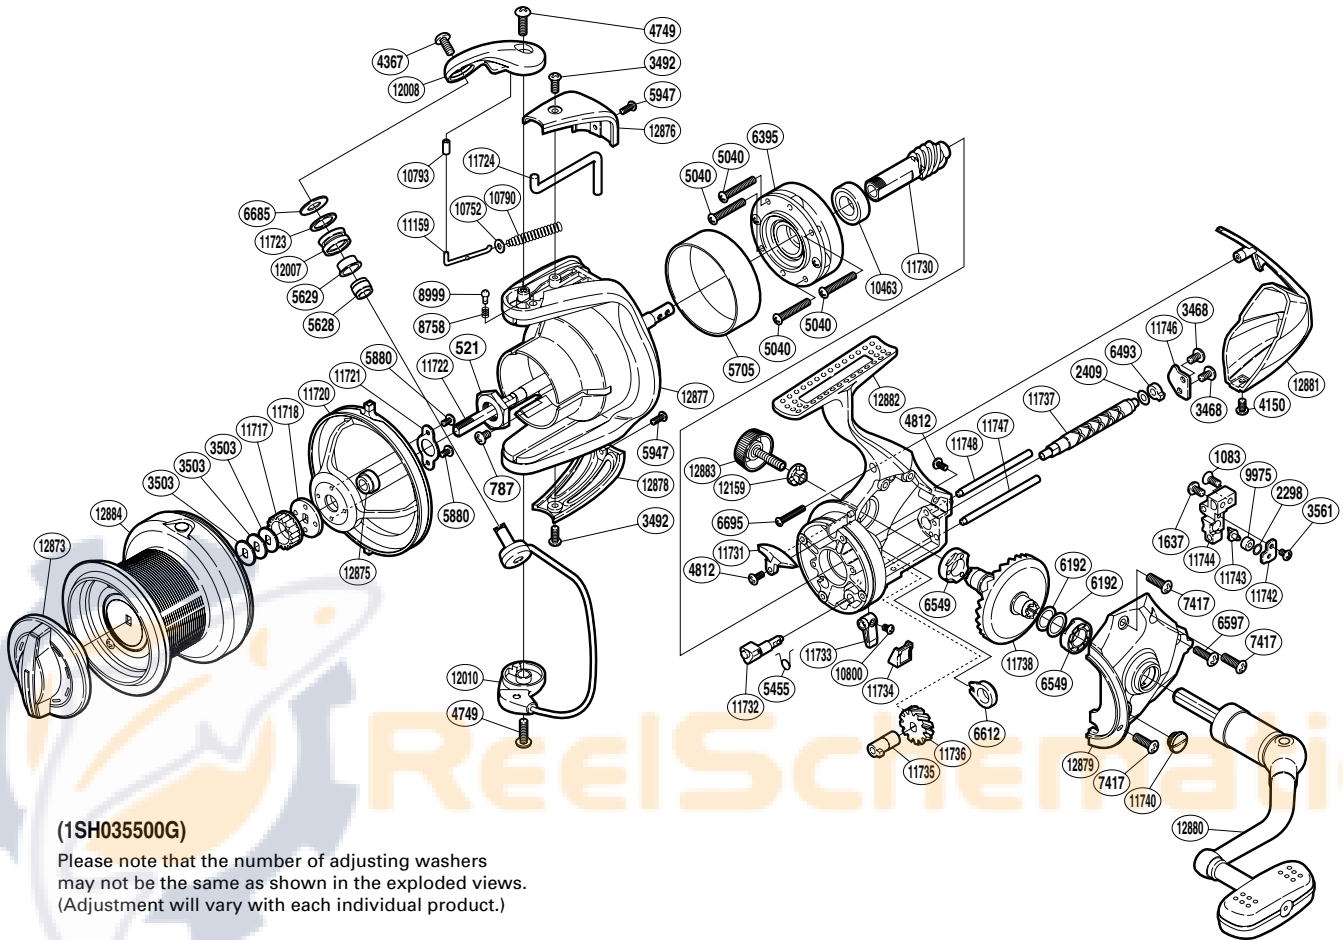

SHIMANO

TITANOS S A-RB

TIT-5500XSA

(1SH035500G)

Please note that the number of adjusting washers may not be the same as shown in the exploded views. (Adjustment will vary with each individual product.)

Part No.	Description	Part No.	Description	Part No.	Description
RD 0521	Rotor Nut	RD 6612	Bushing	RD11736	Idle Gear
RD 0787	Screw	RD 6685	Line Roller Washer	RD11737	Worm Shaft
RD 1083	Screw	RD 6695	Screw	RD11738	Drive Gear
RD 1637	Screw	RD 7417	Screw	RD11740	Oil Cap
RD 2298	Spacer	RD 8758	Click Spring	RD11742	Oscillating Pawl Retainer
RD 2409	Spacer	RD 8999	Click Pin	RD11743	Oscillating Pawl
RD 3468	Screw	RD 9975	Oscillating Slider Bushing	RD11744	Oscillating Slider
RD 3492	Screw	RD10463	Ball Bearing	RD11746	Worm Shaft Retainer
RD 3503	Spool Washer	RD10752	Bail Spring Guide A Support	RD11747	Oscillating Guide B
RD 3561	Screw	RD10790	Bail Spring	RD11748	Oscillating Guide A
RD 4150	Screw	RD10793	Bail Arm Collar	RD12007	Line Roller
RD 4367	Screw	RD10800	Screw	RD12008	Bail Arm
RD 4749	Screw	RD11159	Bail Spring Guide A	RD12010	Bail Assembly
RD 4812	Screw	RD11171	Spool Support A	RD12159	Handle Screw Lock Washer
RD 5040	Screw	RD11178	Spool Support B	RD12873	Drag Knob
RD 5455	Anti-Reverse Cam Spring	RD11720	Line Safety Guard	RD12875	Line Safety Guard Bushing
RD 5628	Line Roller Collar	RD11721	Bearing Retainer	RD12876	Bail Spring Cover
RD 5629	Line Roller Bushing	RD11722	Main Shaft	RD12877	Rotor
RD 5705	Roller Clutch Ring	RD11723	Line Roller Spacer	RD12878	Bail Hold Support Guard
RD 5880	Screw	RD11724	Bail Trip Lever	RD12879	Side Cover
RD 5947	Screw	RD11730	Pinion Gear	RD12880	Handle Assembly
RD 6192	Washer	RD11731	Bail Trip Strike	RD12881	Rear Protector
RD 6395	Roller Clutch Assembly	RD11732	Anti-Reverse Cam	RD12882	Body
RD 6493	Worm Bushing (rear)	RD11733	Anti-Reverse Lever	RD12883	Handle Screw Cap
RD 6549	Drive Gear Bushing	RD11734	Anti-Reverse Lever Cover	RD12884	Spool Assembly
RD 6597	Screw	RD11735	Worm Bushing (front)		