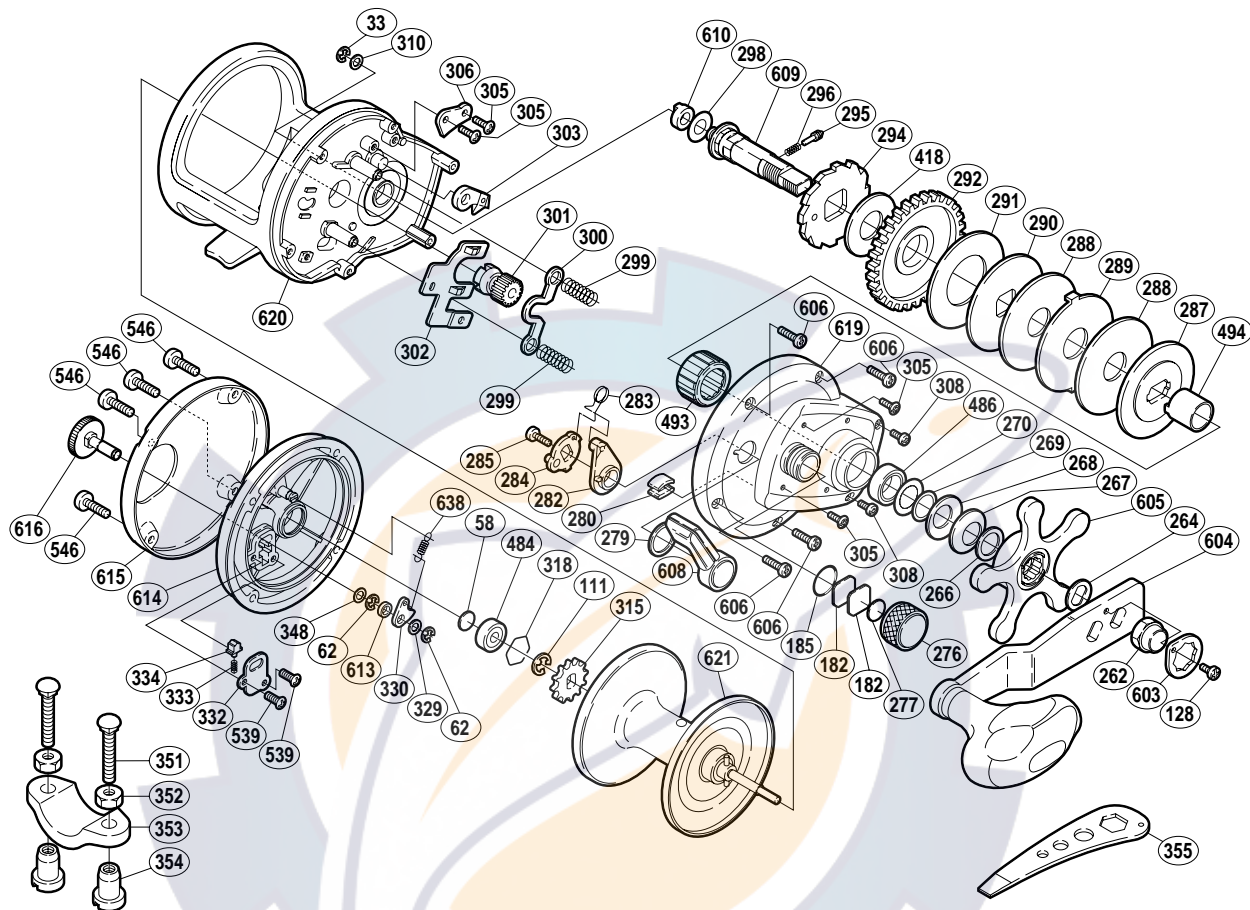

SHIMANO®

TORIUM

TOR-20

| Part No. | Description | Part No. | Description | Part No. | Description |
|----------|-------------------------|----------|----------------------------|----------|-------------------------------|
| TGT0033 | Drive Shaft Retainer | TGT0291 | Drag Washer (B) | TGT0493 | Roller Clutch Bearing |
| TGT0058 | Spacer "B" | TGT0292 | Drive Gear | TGT0494 | Roller Clutch Inner Tube |
| TGT0062 | Click Pawl Retainer | TGT0294 | Anti-Reverse Ratchet | TGT0539 | Click Spring Retainer Screw |
| TGT0111 | Click Gear Retainer | TGT0295 | Click Pin | TGT0546 | Left Side Plate Screw |
| TGT0128 | Handle Nut Plate Screw | TGT0296 | Click Spring | TGT0603 | Handle Nut Plate |
| TGT0182 | Cast Control Spacer (A) | TGT0298 | Drive Shaft Washer (B) | TGT0604 | Handle Assembly |
| TGT0185 | "O" Ring | TGT0299 | Yoke Spring | TGT0605 | Star Drag |
| TGT0262 | Handle Nut | TGT0300 | Yoke | TGT0606 | Right Side Plate Screw (A) |
| TGT0264 | Drive Shaft Shield | TGT0301 | Pinion Gear | TGT0608 | Clutch Lever |
| TGT0266 | Star Drag Washer | TGT0302 | Yoke Plate | TGT0609 | Drive Shaft |
| TGT0267 | Drag Spring Washer (9L) | TGT0303 | Anti-Reverse Pawl | TGT0610 | Drive Shaft Bushing |
| TGT0268 | Drag Spring Washer (9H) | TGT0305 | Multi-Purpose Screw | TGT0613 | Click Pawl Spacer |
| TGT0269 | Bearing Thrust Washer | TGT0306 | Anti-Reverse Pawl Keeper | TGT0614 | Left Side Plate |
| TGT0270 | Bearing Seal | TGT0308 | Right Side Plate Screw (D) | TGT0615 | Left Side Plate Cover |
| TGT0276 | Cast Control Cap | TGT0310 | Drive Shaft Washer (A) | TGT0616 | Click Button |
| TGT0277 | Cast Control Spacer (B) | TGT0315 | Click Gear | TGT0619 | Right Side Plate |
| TGT0279 | Smoother | TGT0318 | Bearing Retainer | TGT0620 | One-Piece Frame |
| TGT0280 | Line Clip | TGT0329 | Spacer (B) | TGT0621 | Spool Assembly |
| TGT0282 | Eccentric Cam Bushing | TGT0330 | Click Pawl | TGT0638 | Click Pawl Spring |
| TGT0283 | Clutch Spring | TGT0332 | Click Spring Retainer | | |
| TGT0284 | Clutch Cam | TGT0333 | Click Spring | TGT0351 | Rod Clamp Bolt (accessory) |
| TGT0285 | Clutch Lever Screw | TGT0334 | Click Spring Holder | TGT0352 | Rod Clamp Nut (B) (accessory) |
| TGT0287 | Key Washer | TGT0348 | Spacer (C) | TGT0353 | Rod Clamp (accessory) |
| TGT0288 | Drag Washer (D) | TGT0418 | Drag Washer (A) | TGT0354 | Rod Clamp Nut (A) (accessory) |
| TGT0289 | Eared Washer (E) | TGT0484 | Ball Bearing | | |
| TGT0290 | Key Washer (C) | TGT0486 | Ball Bearing | TGT0355 | Wrench (accessory) |