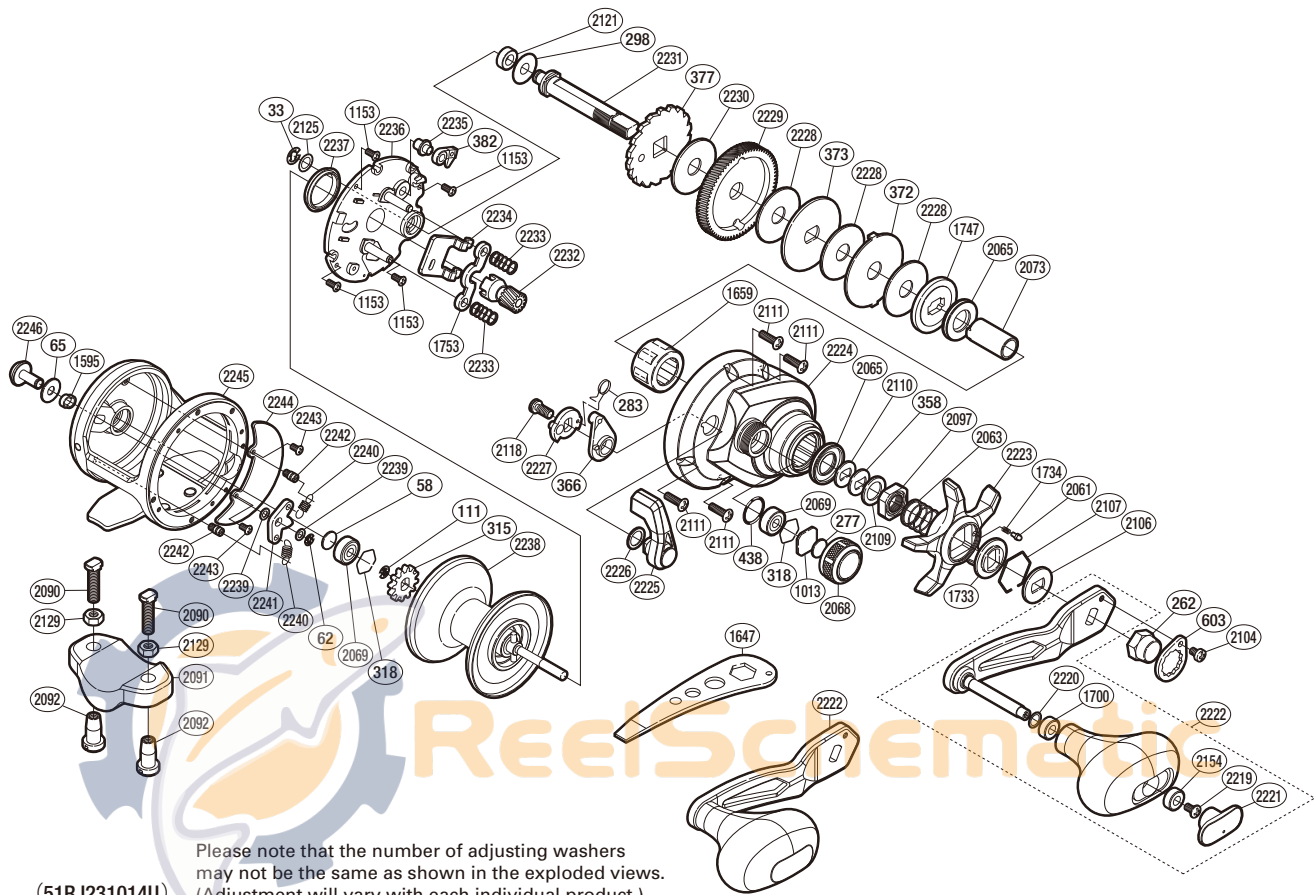

SHIMANO

TORIUM SA-RB

TOR-14HGA

Please note that the number of adjusting washers may not be the same as shown in the exploded views. (Adjustment will vary with each individual product.)

(51RJ231014U)

Part No.	Description	Part No.	Description	Part No.	Description
TGT0033	E Lock	TGT1753	Yoke	TGT2228	Drag Washer D
TGT0058	Spacer B	TGT2061	Click Pin (B)	TGT2229	Drive Gear
TGT0062	E Lock	TGT2063	Star Drag Spring	TGT2230	Drag Washer A
TGT0065	Spacer A	TGT2065	Roller Clutch Water Proof	TGT2231	Drive Shaft
TGT0111	E Lock	TGT2068	Cast Control Cap	TGT2232	Pinion Gear
TGT0262	Handle Nut	TGT2069	Ball Bearing	TGT2233	Yoke Spring
TGT0277	Cast Control Spacer	TGT2073	Roller Clutch Inner Tube	TGT2234	Yoke Plate
TGT0283	Clutch Spring	TGT2097	Star Drag Nut	TGT2235	Anti-reverse Pawl Pin
TGT0298	Washer	TGT2104	Screw	TGT2236	A Side Plate Set
TGT0315	Click Gear	TGT2106	Drive Shaft Shield	TGT2237	Frame Center Seal
TGT0318	Bearing Retainer	TGT2107	Click Plate Retainer	TGT2238	Spool Assembly
TGT0358	Coned Disc Spring (8l)	TGT2109	Star Drag Spacer	TGT2239	Washer
TGT0366	Eccentric Cam Bushing	TGT2110	Coned Disc Spring (8h)	TGT2240	Click Pawl Spring
TGT0372	Eared Washer (E)	TGT2111	Screw	TGT2241	Click Pawl
TGT0373	Key Washer (C)	TGT2118	Screw	TGT2242	Click Pawl Spring Shaft
TGT0377	Anti-reverse Ratchet	TGT2121	Drive Shaft Bushing	TGT2243	Screw
TGT0382	Anti-reverse Pawl	TGT2125	Washer	TGT2244	Set Plate Sticker
TGT0438	O Ring	TGT2154	Handle Knob Bushing A	TGT2245	One-piece Frame Assembly
TGT0603	Handle Nut Plate	TGT2219	Screw	TGT2246	Click Button
TGT1013	Spool Tension Spacer	TGT2220	Washer		
TGT1153	Screw	TGT2221	Handle Knob Seal	TGT2090	Rod Clamp Bolt (Accessory)
TGT1595	Click Switch Cam	TGT2222	Handle Assembly	TGT2129	Rod Clamp Nut B (Accessory)
TGT1659	Roller Clutch Bearing	TGT2223	Star Drag	TGT2091	Rod Clamp (Accessory)
TGT1700	Handle Knob Bushing B	TGT2224	A Side Plate Assembly	TGT2092	Rod Clamp Nut A (Accessory)
TGT1733	Star Drag Click Plate	TGT2225	Clutch Lever		
TGT1734	Click Spring	TGT2226	Smoother		
TGT1747	Key Washer	TGT2227	Clutch Cam Assembly	TGT1647	Wrench (Accessory)