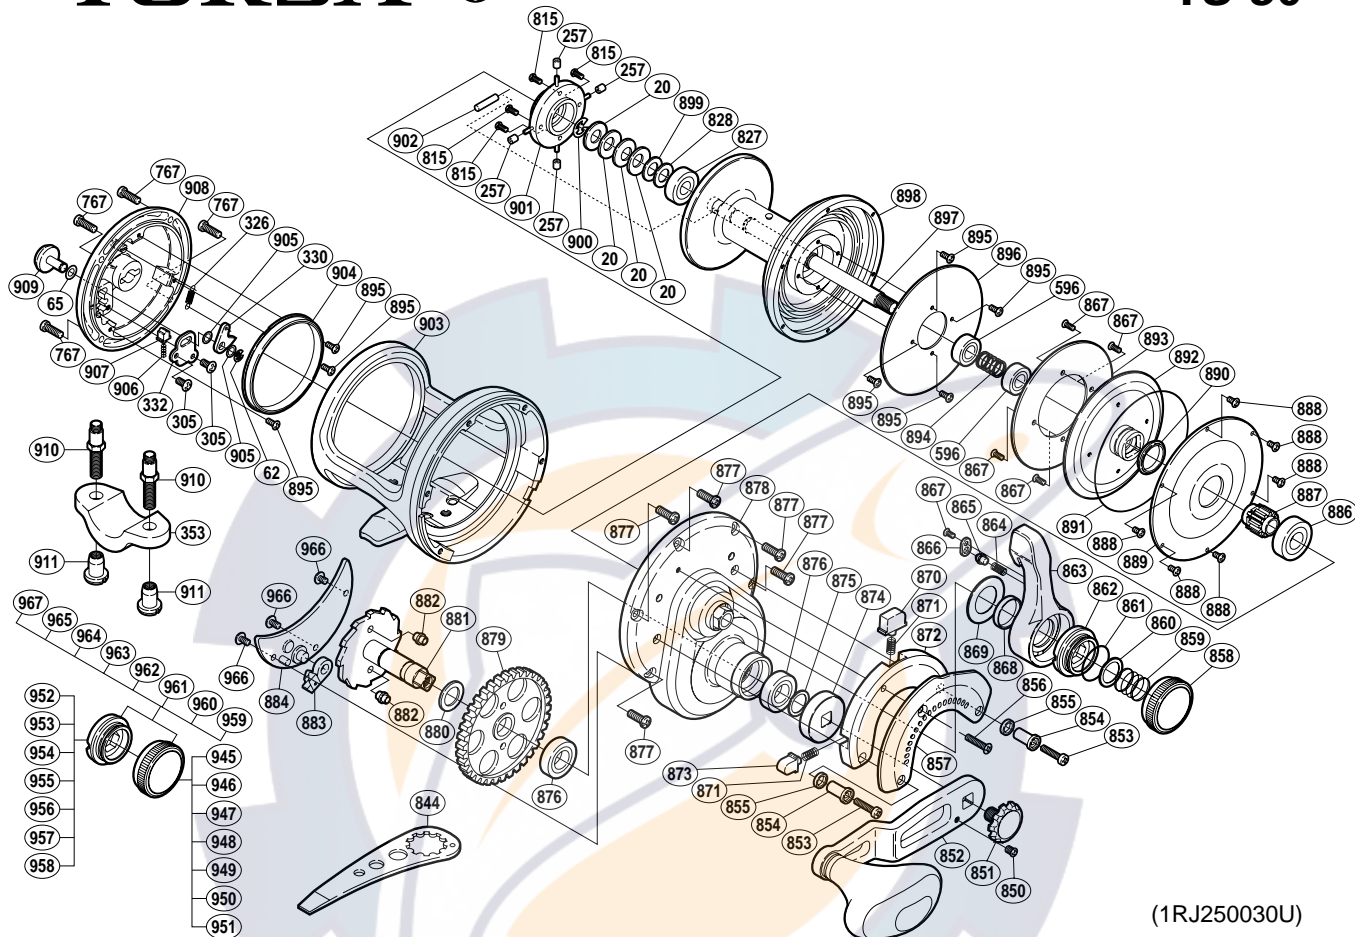

SHIMANO®

TORSA A-RB

TS-30

(1RJ250030U)

Part No.	Description	Part No.	Description	Part No.	Description
TGT0020	Coned Disc Spring	TGT0872	Right Side Plate B	TGT0908	Left Side Plate
TGT0062	E Lock	TGT0873	Free Spool Detent	TGT0909	Click Button
TGT0065	Spacer	TGT0874	Gear Shaft Shield	TGT0966	Screw
TGT0257	Brake Collar (blue)	TGT0875	Washer		
TGT0305	Screw	TGT0876	Ball Bearing	TGT0353	Rod Clamp (accessory)
TGT0326	Click Pawl Spring	TGT0877	Screw	TGT0910	Rod Clamp Nut (accessory)
TGT0330	Click Pawl	TGT0878	Right Side Plate	TGT0911	Rod Clamp Bolt (accessory)
TGT0332	Click Spring Retainer	TGT0879	Drive Gear	TGT0844	Wrench (accessory)
TGT0596	Ball Bearing	TGT0880	Washer		
TGT0767	Screw	TGT0881	Anti-Reverse Ratchet		
TGT0815	Screw	TGT0882	Anti-Reverse Ratchet Pin		
TGT0827	Ball Bearing	TGT0883	Anti-Reverse Pawl	TGT0945	Pre-Program Dial (LLS 6) (accessory)
TGT0828	Bearing Thrust Washer	TGT0884	Set Plate	TGT0946	Pre-Program Dial (LLS12) (accessory)
TGT0850	Screw	TGT0886	Ball Bearing	TGT0947	Pre-Program Dial (BFS20) (accessory)
TGT0851	Handle Bolt	TGT0887	Pinion Gear	TGT0948	Pre-Program Dial (BFS50) (accessory)
TGT0852	Handle	TGT0888	Screw	TGT0949	Pre-Program Dial (WMS) (accessory)
TGT0853	Screw	TGT0889	Cooling Shield	TGT0950	Pre-Program Dial (KFS) (accessory)
TGT0854	Screw Shield	TGT0890	Waterproof Ring	TGT0951	Pre-Program Dial (CFS) (accessory)
TGT0855	Quadrant Support	TGT0891	O Ring		
TGT0856	Screw	TGT0892	Pinion Guard	TGT0952	Lever Shaft Body (LLS 6) (accessory)
TGT0857	Lever Quadrant	TGT0893	Drag Plate	TGT0953	Lever Shaft Body (LLS12) (accessory)
TGT0858	Pre-Program Dial (LRS)	TGT0894	Pressure Release Spring	TGT0954	Lever Shaft Body (BFS20) (accessory)
TGT0859	Dial Spring	TGT0895	Screw	TGT0955	Lever Shaft Body (BFS50) (accessory)
TGT0860	Washer	TGT0896	Drag Washer	TGT0956	Lever Shaft Body (WMS) (accessory)
TGT0861	O Ring	TGT0897	Main Shaft	TGT0957	Lever Shaft Body (KFS) (accessory)
TGT0862	Lever Shaft Body (LRS)	TGT0898	Spool	TGT0958	Lever Shaft Body (CFS) (accessory)
TGT0863	Drag Control Lever	TGT0899	Washer		
TGT0864	Yoke Spring	TGT0900	E Lock	TGT0959	Quick Change Cam Assembly (LLS 6) (accessory)
TGT0865	Lever Click	TGT0901	Click Gear Support	TGT0960	Quick Change Cam Assembly (LLS12) (accessory)
TGT0866	Lever Click Cover	TGT0902	Cross Pin	TGT0961	Quick Change Cam Assembly (BFS20) (accessory)
TGT0867	Screw	TGT0903	One-Piece Frame	TGT0962	Quick Change Cam Assembly (BFS50) (accessory)
TGT0868	Lever Thrust Ring	TGT0904	Brake Ring	TGT0963	Quick Change Cam Assembly (WMS) (accessory)
TGT0869	Washer	TGT0905	Spacer	TGT0964	Quick Change Cam Assembly (KFS) (accessory)
TGT0870	Strike Stop	TGT0906	Click Spring	TGT0965	Quick Change Cam Assembly (CFS) (accessory)
TGT0871	Pressure Spring	TGT0907	Click Spring Holder	TGT0967	Quick Change Cam Assembly (LRS) (accessory)