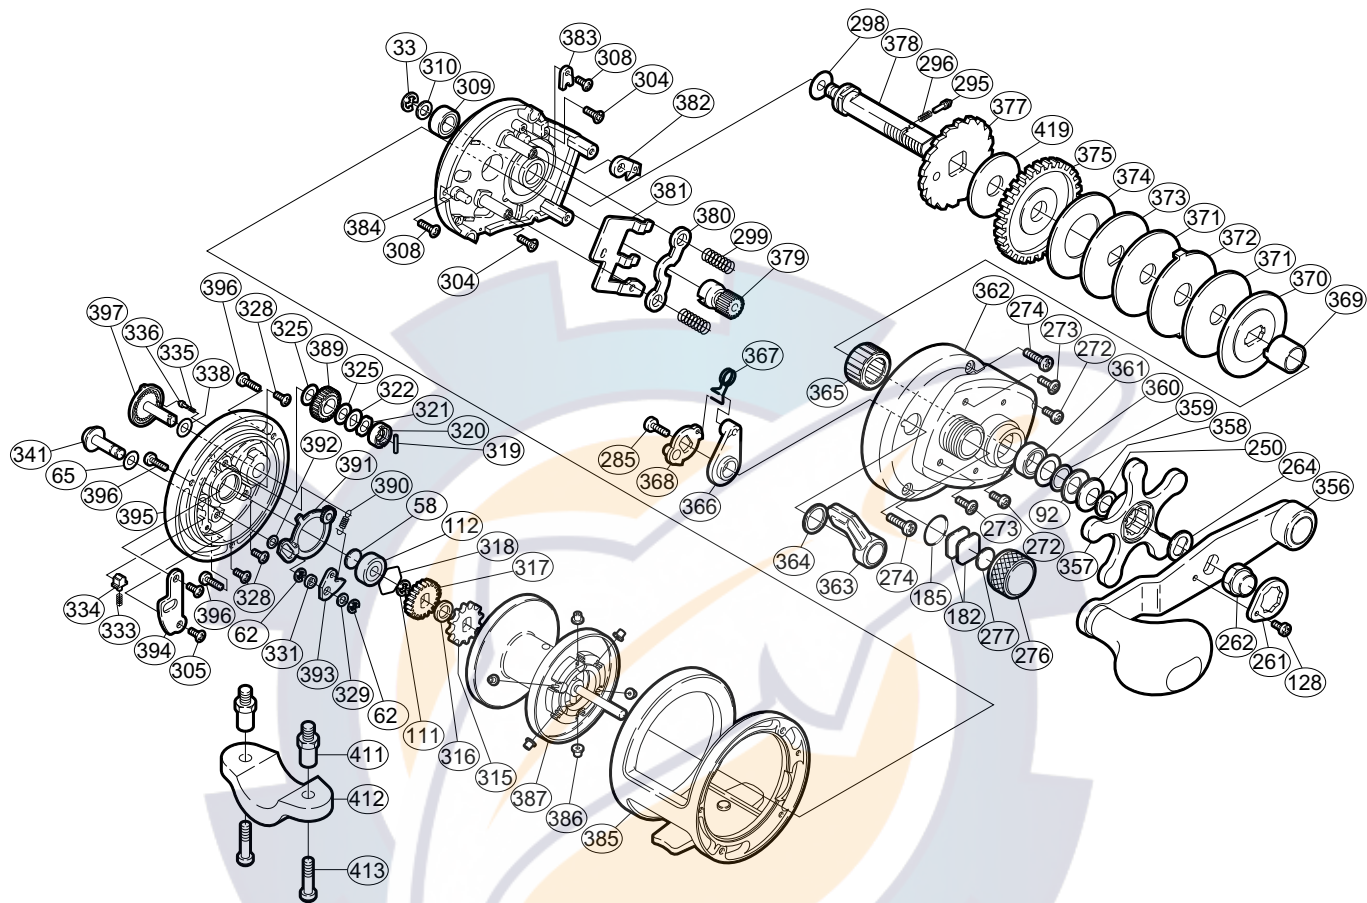

## TRINIDAD®

TN-12

Part No.	Description	Part No.	Description	Part No.	Description
TGT0033	Drive Shaft Retainer	TGT0317	"BR" Gear (A)	TGT0371	Drag Washer (D)
TGT0058	Spacer"B"	TGT0318	Bearing Retainer	TGT0372	Eared Washer (E)
TGT0062	Click Pawl Retainer	TGT0319	"BR" Cam Pin	TGT0373	Key Washer (C)
TGT0065	Spacer (A)	TGT0320	"BR" Cam	TGT0374	Drag Washer (B)
TGT0092	Drag Spring Washer (8H)	TGT0321	"BR" Friction Washer	TGT0375	Drive Gear
TGT0111	Click Gear Retainer	TGT0322	"BR" Washer (C)	TGT0377	Anti-Reverse Ratchet
TGT0112	Ball Bearing	TGT0325	"BR" Washer (B)	TGT0378	Drive Shaft
TGT0128	Handle Nut Plate Screw	TGT0328	"BR" Set Plate Screw	TGT0379	Pinion Gear
TGT0182	Cast Control Spacer (A)	TGT0329	Spacer (B)	TGT0380	Yoke
TGT0185	"O" Ring	TGT0331	Click Pawl Spacer	TGT0381	Yoke Plate
TGT0250	Star Drag Washer	TGT0333	Click Spring	TGT0382	Anti-Reverse Pawl
TGT0261	Handle Nut Plate	TGT0334	Click Spring Holder	TGT0383	Anti-Reverse Pawl Keeper
TGT0262	Handle Nut	TGT0335	"BR" Click Spring	TGT0384	Set Plate
TGT0264	Drive Shaft Shield	TGT0336	"BR" Click Pin	TGT0385	One-Piece Frame
TGT0272	Right Side Plate Screw (D)	TGT0338	"BR" Washer (D)	TGT0386	Brake Collar
TGT0273	Right Side Plate Screw (C)	TGT0341	Click Button	TGT0387	Spool Assembly
TGT0274	Right Side Plate Screw (A)	TGT0356	Handle Assembly	TGT0389	"BR" Gear (C)
TGT0276	Cast Control Cap	TGT0357	Star Drag	TGT0390	Click Pawl Spring
TGT0277	Cast Control Spacer (B)	TGT0358	Drag Spring Washer (8L)	TGT0391	"BR" Set Plate
TGT0285	Clutch Lever Screw	TGT0359	Bearing Thrust Washer	TGT0392	Spacer (D)
TGT0295	Click Pin	TGT0360	Bearing Seal	TGT0393	Click Pawl
TGT0296	Click Spring	TGT0361	Ball Bearing	TGT0394	Click Spring Retainer
TGT0298	Drive Shaft Washer (B)	TGT0362	Right Side Plate	TGT0395	Left Side Plate
TGT0299	Yoke Spring	TGT0363	Clutch Lever	TGT0396	Left Side Plate Screw
TGT0304	Set Plate Screw (B)	TGT0364	Smoother	TGT0397	"BR" Dial
TGT0305	Click Spring Retainer Screw	TGT0365	Roller Clutch Bearing	TGT0419	Drag Washer (A)
TGT0308	Multi-Purpose Screw	TGT0366	Eccentric Cam Bushing		
TGT0309	Ball Bearing	TGT0367	Clutch Spring		
TGT0310	Drive Shaft Washer (A)	TGT0368	Clutch Cam	TGT0411	Rod Clamp Nut (accessory)
TGT0315	Click Gear	TGT0369	Roller Clutch Inner Tube	TGT0412	Rod Clamp (accessory)
TGT0316	Spool Shaft Spacer	TGT0370	Key Washer	TGT0413	Rod Clamp Bolt (accessory)