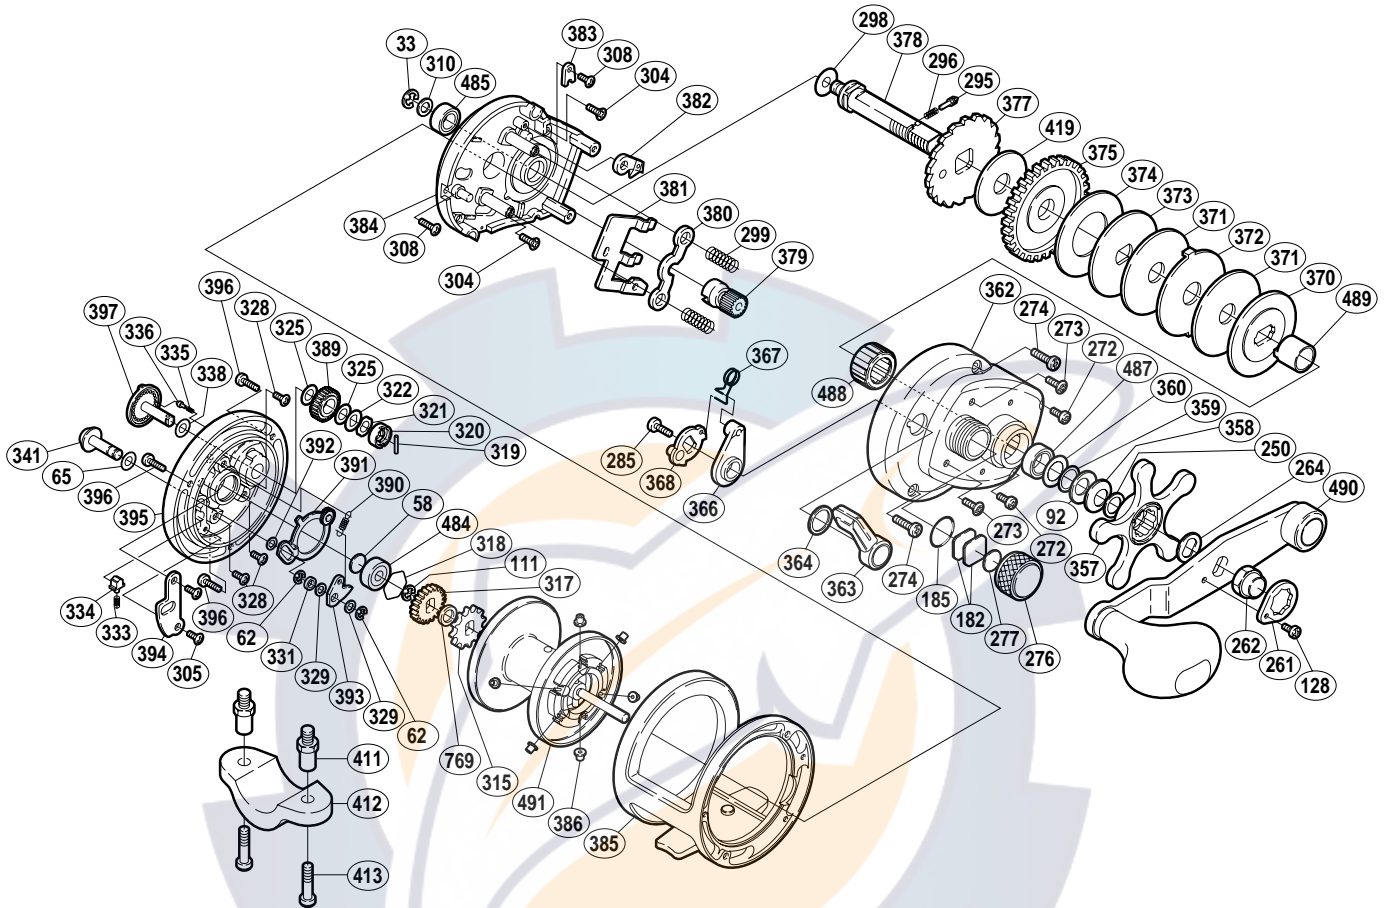

SHIMANO®

TRINIDAD A-RB

TN-12

Part No.	Description	Part No.	Description	Part No.	Description
TGT0033	Drive Shaft Retainer	TGT0320	"BR" Cam	TGT0379	Pinion Gear
TGT0058	Spacer "B"	TGT0321	"BR" Friction Washer	TGT0380	Yoke
TGT0062	Click Pawl Retainer	TGT0322	"BR" Washer (C)	TGT0381	Yoke Plate
TGT0065	Spacer (A)	TGT0325	"BR" Washer (B)	TGT0382	Anti-Reverse Pawl
TGT0092	Drag Spring Washer (8H)	TGT0328	"BR" Set Plate Screw	TGT0383	Anti-Reverse Pawl Keeper
TGT0111	Click Gear Retainer	TGT0329	Set Plate	TGT0384	Set Plate
TGT0128	Handle Nut Plate Screw	TGT0331	Click Pawl Spacer	TGT0385	One-Piece Frame
TGT0182	Cast Control Spacer (A)	TGT0333	Click Spring	TGT0386	Brake Collar
TGT0185	"O" Ring	TGT0334	Click Spring Holder	TGT0389	"BR" Gear (C)
TGT0250	Star Drag Washer	TGT0335	"BR" Click Spring	TGT0390	Click Pawl Spring
TGT0261	Handle Nut Plate	TGT0336	"BR" Click Pin	TGT0391	"BR" Set Plate
TGT0262	Handle Nut	TGT0338	"BR" Washer (D)	TGT0392	Spacer (D)
TGT0264	Drive Shaft Shield	TGT0341	Click Button	TGT0393	Click Pawl
TGT0272	Right Side Plate Screw (D)	TGT0357	Star Drag	TGT0394	Click Spring Retainer
TGT0273	Right Side Plate Screw (C)	TGT0358	Drag Spring Washer (8L)	TGT0395	Left Side Plate
TGT0274	Right Side Plate Screw (A)	TGT0359	Bearing Thrust Washer	TGT0396	Left Side Plate Screw
TGT0276	Cast Control Cap	TGT0360	Bearing Seal	TGT0397	"BR" Dial
TGT0277	Cast Control Spacer (B)	TGT0362	Right Side Plate	TGT0419	Drag Washer (A)
TGT0285	Clutch Lever Screw	TGT0363	Clutch Lever	TGT0484	Ball Bearing
TGT0295	Click Pin	TGT0364	Smoother	TGT0485	Ball Bearing
TGT0296	Click Spring	TGT0366	Eccentric Cam Bushing	TGT0487	Ball Bearing
TGT0298	Drive Shaft Washer (B)	TGT0367	Clutch Spring	TGT0488	Roller Clutch Bearing
TGT0299	Yoke Spring	TGT0368	Clutch Cam	TGT0489	Roller Clutch Inner Tube
TGT0304	Set Plate Screw (B)	TGT0370	Key Washer	TGT0490	Handle Assembly
TGT0305	Click Spring Retainer Screw	TGT0371	Drag Washer (D)	TGT0491	Spool Assembly
TGT0308	Multi-Purpose Screw	TGT0372	Eared Washer (E)	TGT0769	Spool Shaft Spacer
TGT0310	Drive Shaft Washer (A)	TGT0373	Key Washer (C)		
TGT0315	Click Gear	TGT0374	Drag Washer (B)		
TGT0317	"BR" Gear (A)	TGT0375	Drive Gear	TGT0411	Rod Clamp Nut (accessory)
TGT0318	Bearing Retainer	TGT0377	Anti-Reverse Ratchet	TGT0412	Rod Clamp (accessory)
TGT0319	"BR" Cam Pin	TGT0378	Drive Shaft	TGT0413	Rod Clamp Bolt (accessory)