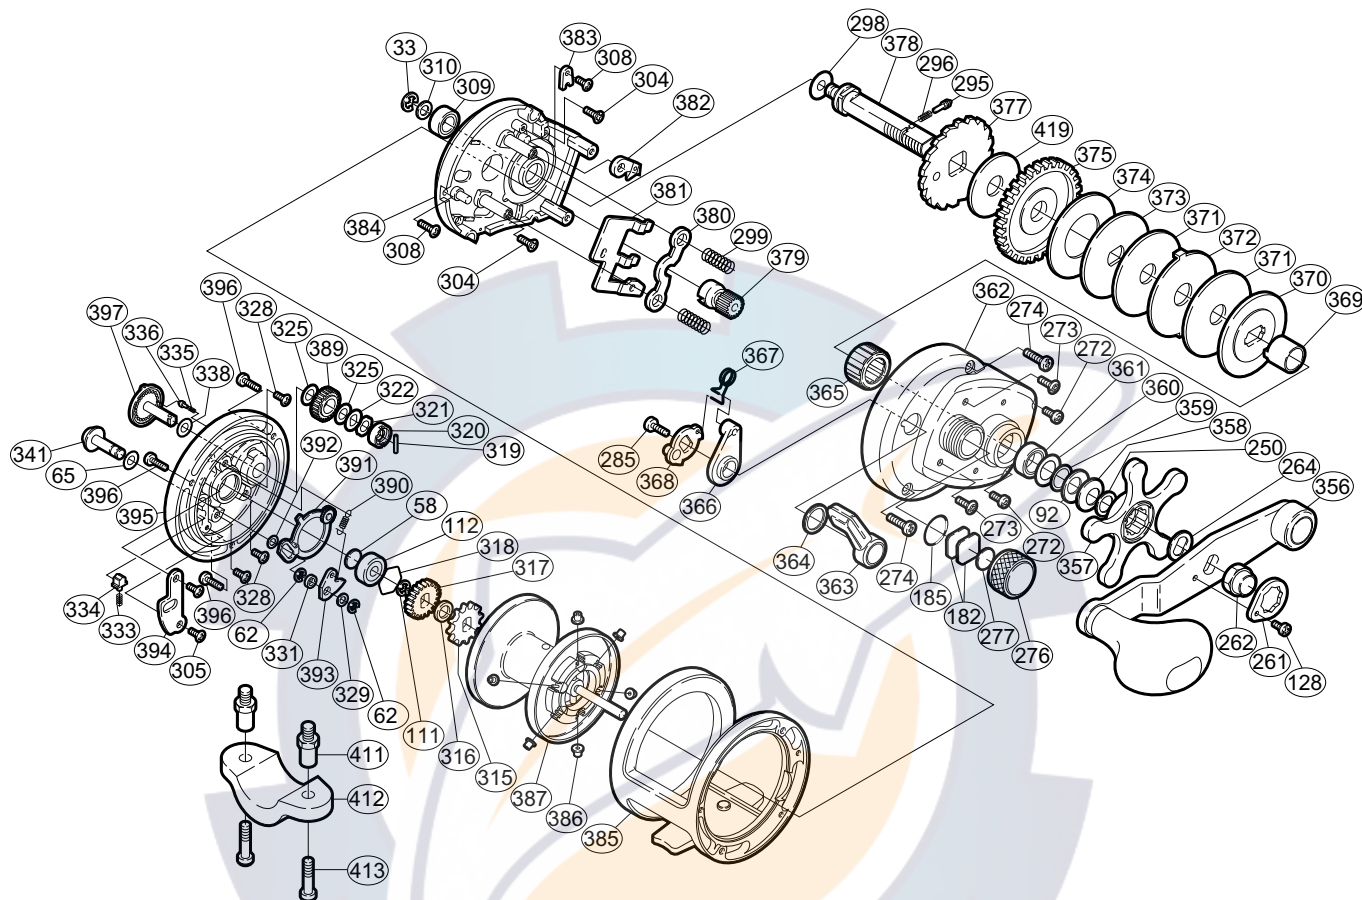

SHIMANO®

TRINIDAD®

TN-12

Part No.	Description	Part No.	Description	Part No.	Description
TGT0033	Drive Shaft Retainer	TGT0317	"BR" Gear (A)	TGT0371	Drag Washer (D)
TGT0058	Spacer"B"	TGT0318	Bearing Retainer	TGT0372	Eared Washer (E)
TGT0062	Click Pawl Retainer	TGT0319	"BR" Cam Pin	TGT0373	Key Washer (C)
TGT0065	Spacer (A)	TGT0320	"BR" Cam	TGT0374	Drag Washer (B)
TGT0092	Drag Spring Washer (8H)	TGT0321	"BR" Friction Washer	TGT0375	Drive Gear
TGT0111	Click Gear Retainer	TGT0322	"BR" Washer (C)	TGT0377	Anti-Reverse Ratchet
TGT0112	Ball Bearing	TGT0325	"BR" Washer (B)	TGT0378	Drive Shaft
TGT0128	Handle Nut Plate Screw	TGT0328	"BR" Set Plate Screw	TGT0379	Pinion Gear
TGT0182	Cast Control Spacer (A)	TGT0329	Spacer (B)	TGT0380	Yoke
TGT0185	"O" Ring	TGT0331	Click Pawl Spacer	TGT0381	Yoke Plate
TGT0250	Star Drag Washer	TGT0333	Click Spring	TGT0382	Anti-Reverse Pawl
TGT0261	Handle Nut Plate	TGT0334	Click Spring Holder	TGT0383	Anti-Reverse Pawl Keeper
TGT0262	Handle Nut	TGT0335	"BR" Click Spring	TGT0384	Set Plate
TGT0264	Drive Shaft Shield	TGT0336	"BR" Click Pin	TGT0385	One-Piece Frame
TGT0272	Right Side Plate Screw (D)	TGT0338	"BR" Washer (D)	TGT0386	Brake Collar
TGT0273	Right Side Plate Screw (C)	TGT0341	Click Button	TGT0387	Spool Assembly
TGT0274	Right Side Plate Screw (A)	TGT0356	Handle Assembly	TGT0389	"BR" Gear (C)
TGT0276	Cast Control Cap	TGT0357	Star Drag	TGT0390	Click Pawl Spring
TGT0277	Cast Control Spacer (B)	TGT0358	Drag Spring Washer (8L)	TGT0391	"BR" Set Plate
TGT0285	Clutch Lever Screw	TGT0359	Bearing Thrust Washer	TGT0392	Spacer (D)
TGT0295	Click Pin	TGT0360	Bearing Seal	TGT0393	Click Pawl
TGT0296	Click Spring	TGT0361	Ball Bearing	TGT0394	Click Spring Retainer
TGT0298	Drive Shaft Washer (B)	TGT0362	Right Side Plate	TGT0395	Left Side Plate
TGT0299	Yoke Spring	TGT0363	Clutch Lever	TGT0396	Left Side Plate Screw
TGT0304	Set Plate Screw (B)	TGT0364	Smoother	TGT0397	"BR" Dial
TGT0305	Click Spring Retainer Screw	TGT0365	Roller Clutch Bearing	TGT0419	Drag Washer (A)
TGT0308	Multi-Purpose Screw	TGT0366	Eccentric Cam Bushing		
TGT0309	Ball Bearing	TGT0367	Clutch Spring		
TGT0310	Drive Shaft Washer (A)	TGT0368	Clutch Cam	TGT0411	Rod Clamp Nut (accessory)
TGT0315	Click Gear	TGT0369	Roller Clutch Inner Tube	TGT0412	Rod Clamp (accessory)
TGT0316	Spool Shaft Spacer	TGT0370	Key Washer	TGT0413	Rod Clamp Bolt (accessory)