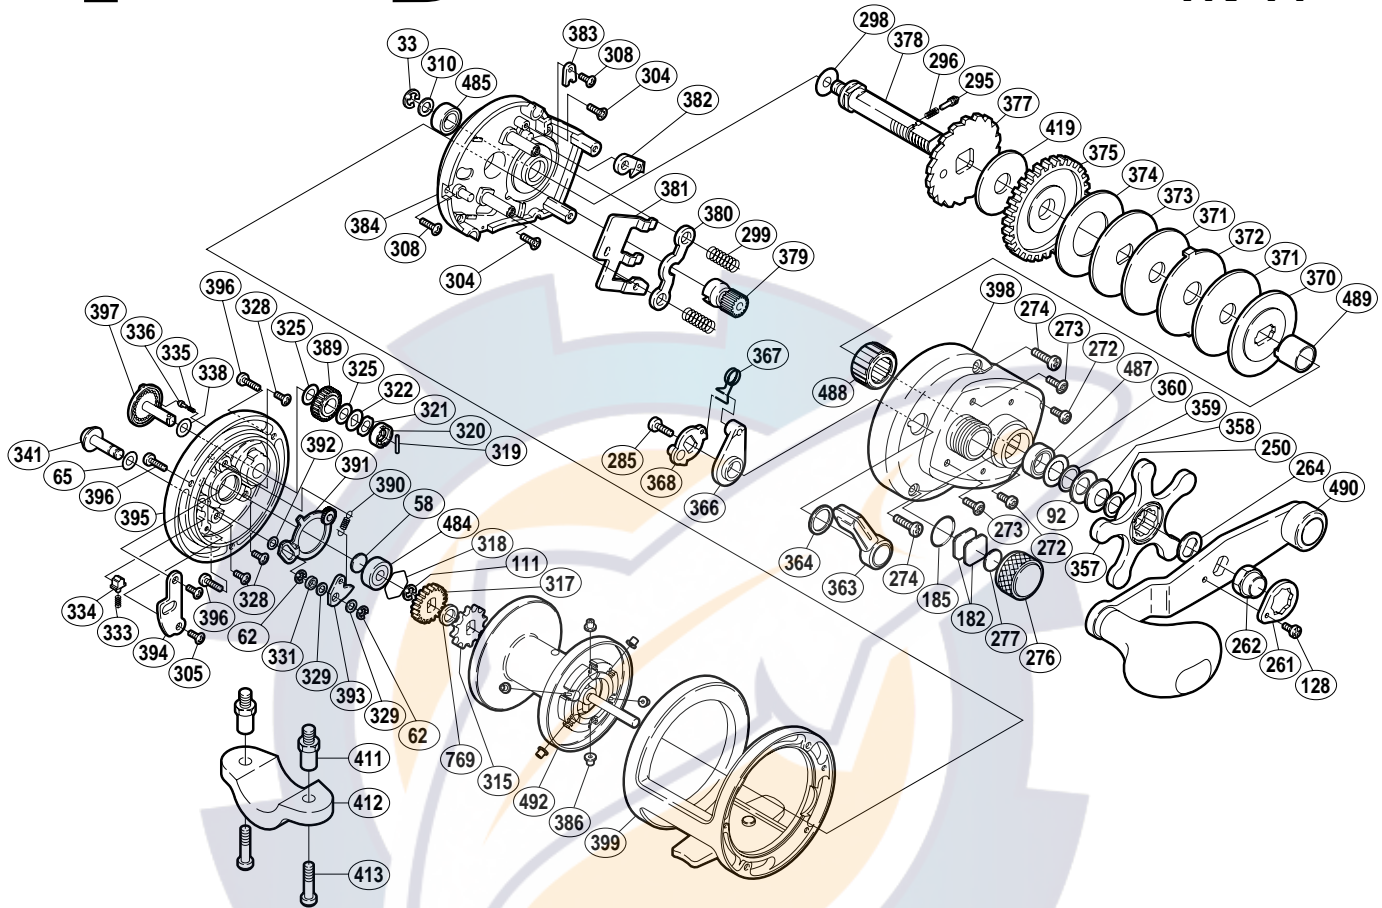

## TRINIDAD ⚙️ A-RB

TN-14

Part No.	Description	Part No.	Description	Part No.	Description
TGT0033	Drive Shaft Retainer	TGT0320	"BR" Cam	TGT0380	Yoke
TGT0058	Spacer "B"	TGT0321	"BR" Friction Washer	TGT0381	Yoke Plate
TGT0062	Click Pawl Retainer	TGT0322	"BR" Washer (C)	TGT0382	Anti-Reverse Pawl
TGT0065	Spacer (A)	TGT0325	"BR" Washer (B)	TGT0383	Anti-Reverse Pawl Keeper
TGT0092	Drag Spring Washer (8H)	TGT0328	"BR" Set Plate Screw	TGT0384	Set Plate
TGT0111	Click Gear Retainer	TGT0329	Spacer (B)	TGT0386	Brake Collar
TGT0128	Handle Nut Plate Screw	TGT0331	Click Pawl Spacer	TGT0389	"BR" Gear (C)
TGT0182	Cast Control Spacer (A)	TGT0333	Click Spring	TGT0390	Click Pawl Spring
TGT0185	"O" Ring	TGT0334	Click Spring Holder	TGT0391	"BR" Set Plate
TGT0250	Star Drag Washer	TGT0335	"BR" Click Spring	TGT0392	Spacer (D)
TGT0261	Handle Nut Plate	TGT0336	"BR" Click Pin	TGT0393	Click Pawl
TGT0262	Handle Nut	TGT0338	"BR" Washer (D)	TGT0394	Click Spring Retainer
TGT0264	Drive Shaft Shield	TGT0341	Click Button	TGT0395	Left Side Plate
TGT0272	Right Side Plate Screw (D)	TGT0357	Star Drag	TGT0396	Left Side Plate Screw
TGT0273	Right Side Plate Screw (C)	TGT0358	Drag Spring Washer (8L)	TGT0397	"BR" Dial
TGT0274	Right Side Plate Screw (A)	TGT0359	Bearing Thrust Washer	TGT0398	Right Side Plate
TGT0276	Cast Control Cap	TGT0360	Bearing Seal	TGT0399	One-Piece Frame
TGT0277	Cast Control Spacer (B)	TGT0363	Clutch Lever	TGT0419	Drag Washer (A)
TGT0285	Clutch Lever Screw	TGT0364	Smoother	TGT0484	Ball Bearing
TGT0295	Click Pin	TGT0366	Eccentric Cam Bushing	TGT0485	Ball Bearing
TGT0296	Click Spring	TGT0367	Clutch Spring	TGT0487	Ball Bearing
TGT0298	Drive Shaft Washer (B)	TGT0368	Clutch Cam	TGT0488	Roller Clutch Bearing
TGT0299	Yoke Spring	TGT0370	Key Washer	TGT0489	Roller Clutch Inner Tube
TGT0304	Set Plate Screw (B)	TGT0371	Drag Washer (D)	TGT0490	Handle Assembly
TGT0305	Click Spring Retainer Screw	TGT0372	Eared Washer (E)	TGT0492	Spool Assembly
TGT0308	Multi-Purpose Screw	TGT0373	Key Washer (C)	TGT0769	Spool Shaft Spacer
TGT0310	Drive Shaft Washer (A)	TGT0374	Drag Washer (B)		
TGT0315	Click Gear	TGT0375	Drive Gear		
TGT0317	"BR" Gear (A)	TGT0377	Anti-Reverse Ratchet	TGT0411	Rod Clamp Nut (accessory)
TGT0318	Bearing Retainer	TGT0378	Drive Shaft	TGT0412	Rod Clamp (accessory)
TGT0319	"BR" Cam Pin	TGT0379	Pinion Gear	TGT0413	Rod Clamp Bolt (accessory)