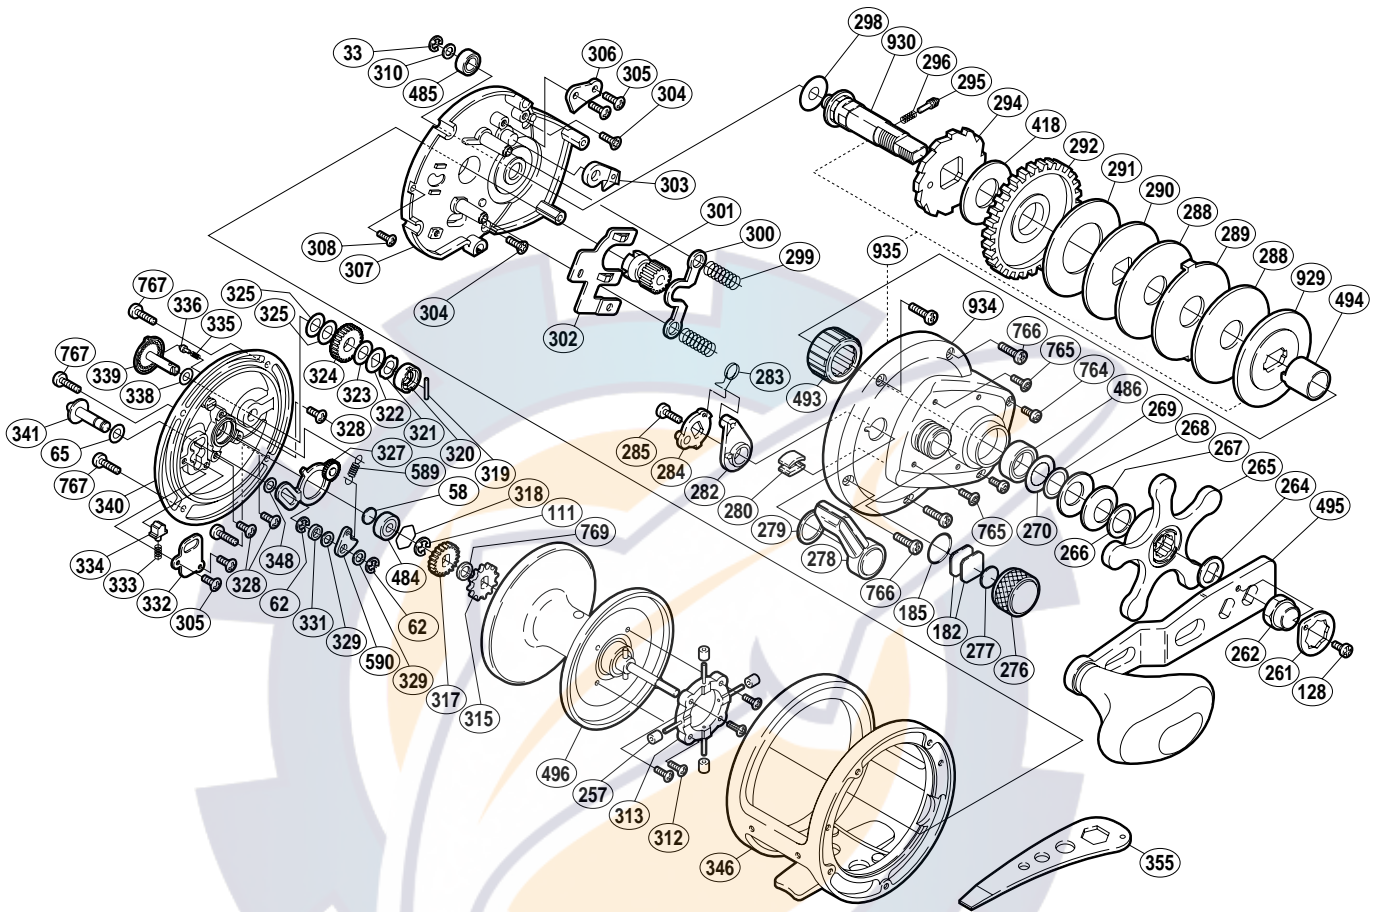

## TRINIDAD ⚙️ A-RB

TN-16

Part No.	Description	Part No.	Description	Part No.	Description
TGT0033	Drive Shaft Retainer	TGT0294	Anti-Reverse Ratchet	TGT0333	Click Spring
TGT0058	Spacer "B"	TGT0295	Click Pin	TGT0334	Click Spring Holder
TGT0062	Click Pawl Retainer	TGT0296	Click Spring	TGT0335	"BR" Click Spring
TGT0065	Spacer (A)	TGT0298	Drive Shaft Washer (B)	TGT0336	"BR" Click Pin
TGT0111	Click Gear Retainer	TGT0299	Yoke Spring	TGT0338	"BR" Washer (D)
TGT0128	Handle Nut Plate Screw	TGT0300	Yoke	TGT0339	"BR" Dial
TGT0182	Cast Control Spacer (A)	TGT0301	Pinion Gear	TGT0340	Left Side Plate
TGT0185	"O" Ring	TGT0302	Yoke Plate	TGT0341	Click Button
TGT0257	Brake Collar	TGT0303	Anti-Reverse Pawl	TGT0346	One-Piece Frame
TGT0261	Handle Nut Plate	TGT0304	Set Plate Screw (B)	TGT0348	Spacer (C)
TGT0262	Handle Nut	TGT0305	Multi-Purpose Screw	TGT0418	Drag Washer (A)
TGT0264	Drive Shaft Shield	TGT0306	Anti-Reverse Pawl Keeper	TGT0484	Ball Bearing
TGT0265	Star Drag	TGT0307	Set Plate	TGT0485	Ball Bearing
TGT0266	Star Drag Washer	TGT0308	Set Plate Screw (A)	TGT0486	Ball Bearing
TGT0267	Drag Spring Washer (9L)	TGT0310	Drive Shaft Washer (A)	TGT0493	Roller Clutch Bearing
TGT0268	Drag Spring Washer (9H)	TGT0312	Brake Shaft Holder Screw	TGT0494	Roller Clutch Inner Tube
TGT0269	Bearing Thrust Washer	TGT0313	Brake Shaft Holder	TGT0495	Handle Assembly
TGT0270	Bearing Seal	TGT0315	Click Gear	TGT0496	Spool Assembly
TGT0276	Cast Control Cap	TGT0317	"BR" Gear (A)	TGT0589	Click Pawl Spring
TGT0277	Cast Control Spacer (B)	TGT0318	Bearing Retainer	TGT0590	Click Pawl
TGT0278	Clutch Lever	TGT0319	"BR" Cam Pin	TGT0764	Right Side Plate Screw (D)
TGT0279	Smoother	TGT0320	"BR" Cam	TGT0765	Right Side Plate Screw (C)
TGT0280	Line Clip	TGT0321	"BR" Friction Washer	TGT0766	Right Side Plate Screw (A)
TGT0282	Eccentric Cam Bushing	TGT0322	"BR" Washer (C)	TGT0767	Left Side Plate Screw
TGT0283	Clutch Spring	TGT0323	"BR" Washer (A)	TGT0769	Spool Shaft Spacer
TGT0284	Clutch Cam	TGT0324	"BR" Gear (C)	TGT0929	Key Washer
TGT0285	Clutch Lever Screw	TGT0325	"BR" Washer (B)	TGT0930	Drive Shaft
TGT0288	Drag Washer (D)	TGT0327	"BR" Set Plate	TGT0934	Right Side Plate
TGT0289	Eared Washer (E)	TGT0328	"BR" Set Plate Screw	TGT0935	Upgrade Assembly
TGT0290	Key Washer (C)	TGT0329	Spacer (B)		
TGT0291	Drag Washer (B)	TGT0331	Click Pawl Spacer		
TGT0292	Drive Gear	TGT0332	Click Spring Retainer	TGT0355	Wrench (accessory)