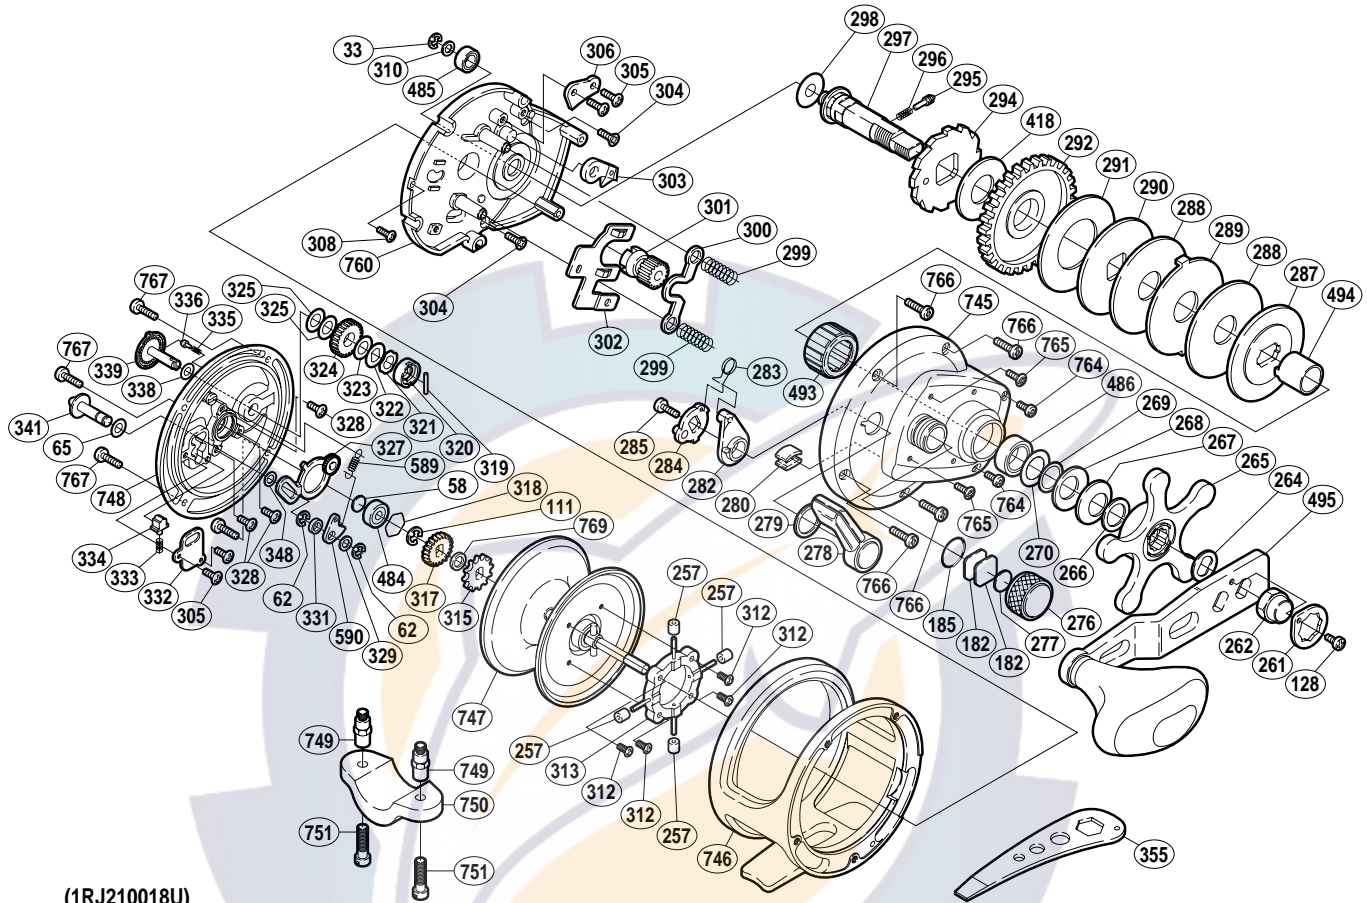

## TN-16N

(1R210018U)

Part No.	Description	Part No.	Description	Part No.	Description
TGT0033	Drive Shaft Retainer	TGT0294	Anti-Reverse Ratchet	TGT0334	Click Spring Holder
TGT0058	Spacer "B"	TGT0295	Click Pin	TGT0335	"BR" Click Spring
TGT0062	Click Pawl Retainer	TGT0296	Click Spring	TGT0336	"BR" Click Pin
TGT0065	Spacer (A)	TGT0297	Drive Shaft	TGT0338	"BR" Washer (D)
TGT0111	Click Gear Retainer	TGT0298	Drive Shaft Washer (B)	TGT0339	"BR" Dial
TGT0128	Handle Nut Plate Screw	TGT0299	Yoke Spring	TGT0341	Click Button
TGT0182	Cast Control Spacer (A)	TGT0300	Yoke	TGT0348	Spacer (C)
TGT0185	"O" Ring	TGT0301	Pinion Gear	TGT0418	Drag Washer (A)
TGT0257	Brake Collar	TGT0302	Yoke Plate	TGT0484	Ball Bearing
TGT0261	Handle Nut Plate	TGT0303	Anti-Reverse Pawl	TGT0485	Ball Bearing
TGT0262	Handle Nut	TGT0304	Set Plate Screw (B)	TGT0486	Ball Bearing
TGT0264	Drive Shaft Shield	TGT0305	Multi-Purpose Screw	TGT0493	Roller Clutch Bearing
TGT0265	Star Drag	TGT0306	Anti-Reverse Pawl Keeper	TGT0494	Roller Clutch Inner Tube
TGT0266	Star Drag Washer	TGT0308	Set Plate Screw (A)	TGT0495	Handle Assembly
TGT0267	Drag Spring Washer (9L)	TGT0310	Drive Shaft Washer (A)	TGT0589	Click Pawl Spring
TGT0268	Drag Spring Washer (9H)	TGT0312	Brake Shaft Holder Screw	TGT0590	Click Pawl
TGT0269	Bearing Thrust Washer	TGT0313	Brake Shaft Holder	TGT0745	Right Side Plate
TGT0270	Bearing Seal	TGT0315	Click Gear	TGT0746	One-Piece Frame
TGT0276	Cast Control Cap	TGT0317	"BR" Gear (A)	TGT0747	Spool Assembly
TGT0277	Cast Control Spacer (B)	TGT0318	Bearing Retainer	TGT0748	Left Side Plate
TGT0278	Clutch Lever	TGT0319	"BR" Cam Pin	TGT0760	Set Plate
TGT0279	Smoother	TGT0320	"BR" Cam	TGT0764	Right Side Plate Screw (D)
TGT0280	Line Clip	TGT0321	"BR" Friction Washer	TGT0765	Right Side Plate Screw (C)
TGT0282	Eccentric Cam Bushing	TGT0322	"BR" Washer (C)	TGT0766	Right Side Plate Screw (A)
TGT0283	Clutch Spring	TGT0323	"BR" Washer (A)	TGT0767	Left Side Plate Screw
TGT0284	Clutch Cam	TGT0324	"BR" Gear (C)	TGT0769	Spool Shaft Spacer
TGT0285	Clutch Lever Screw	TGT0325	"BR" Washer (B)		
TGT0287	Key Washer	TGT0327	"BR" Set Plate		
TGT0288	Drag Washer (D)	TGT0328	"BR" Set Plate Screw	TGT0749	Rod Clamp Nut (accessory)
TGT0289	Eared Washer (E)	TGT0329	Spacer (B)	TGT0750	Rod Clamp (accessory)
TGT0290	Key Washer (C)	TGT0331	Click Pawl Spacer	TGT0751	Rod Clamp Bolt (accessory)
TGT0291	Drag Washer (B)	TGT0332	Click Spring Retainer		
TGT0292	Drive Gear	TGT0333	Click Spring	TGT0355	Wrench (accessory)