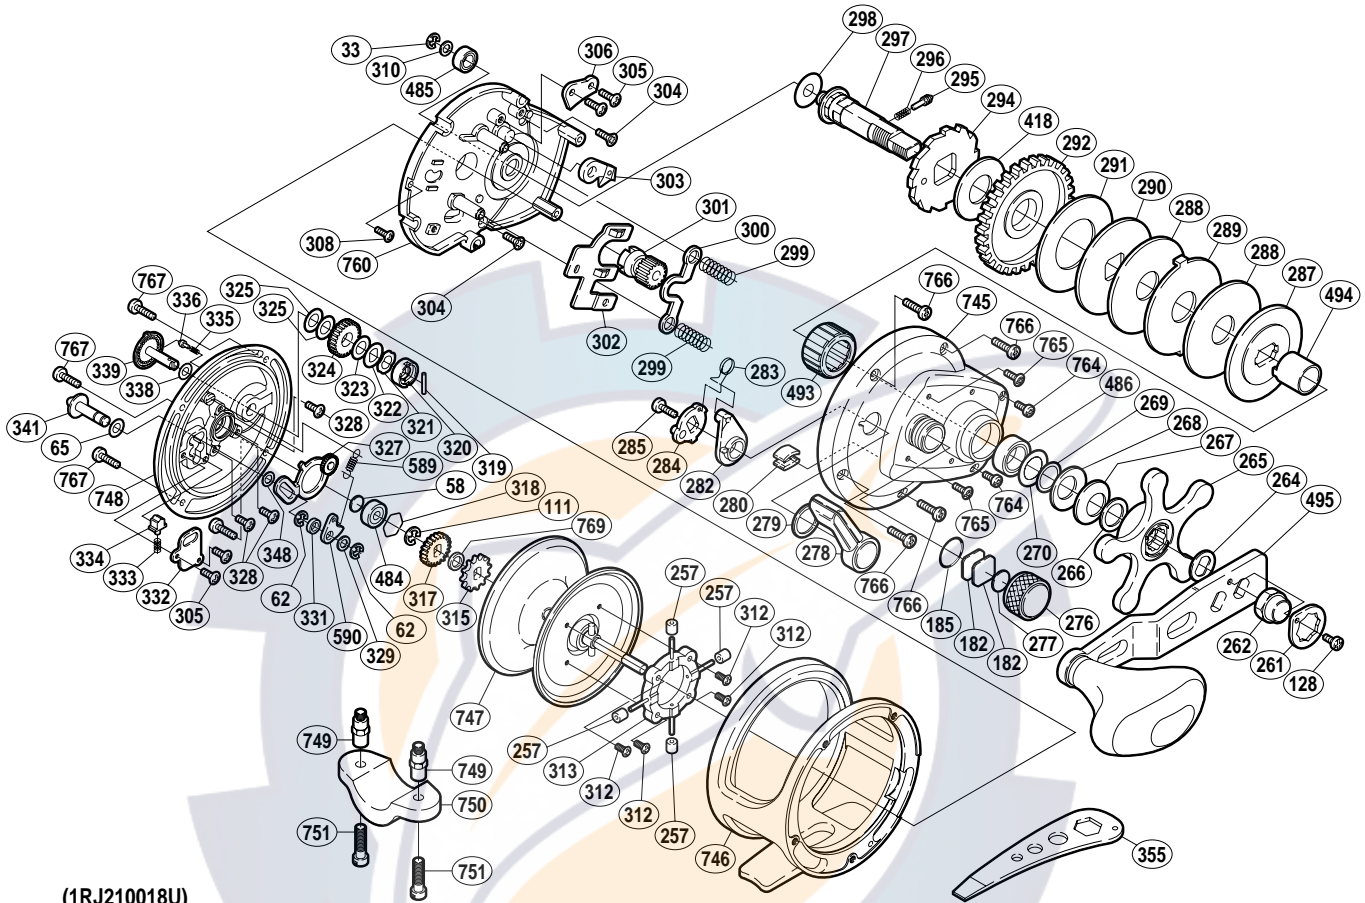

SHIMANO®

TRINIDAD ⚙️ A-RB

TN-16N

(1R210018U)

Part No.	Description	Part No.	Description	Part No.	Description
TGT0033	Drive Shaft Retainer	TGT0294	Anti-Reverse Ratchet	TGT0334	Click Spring Holder
TGT0058	Spacer "B"	TGT0295	Click Pin	TGT0335	"BR" Click Spring
TGT0062	Click Pawl Retainer	TGT0296	Click Spring	TGT0336	"BR" Click Pin
TGT0065	Spacer (A)	TGT0297	Drive Shaft	TGT0338	"BR" Washer (D)
TGT0111	Click Gear Retainer	TGT0298	Drive Shaft Washer (B)	TGT0339	"BR" Dial
TGT0128	Handle Nut Plate Screw	TGT0299	Yoke Spring	TGT0341	Click Button
TGT0182	Cast Control Spacer (A)	TGT0300	Yoke	TGT0348	Spacer (C)
TGT0185	"O" Ring	TGT0301	Pinion Gear	TGT0418	Drag Washer (A)
TGT0257	Brake Collar	TGT0302	Yoke Plate	TGT0484	Ball Bearing
TGT0261	Handle Nut Plate	TGT0303	Anti-Reverse Pawl	TGT0485	Ball Bearing
TGT0262	Handle Nut	TGT0304	Set Plate Screw (B)	TGT0486	Ball Bearing
TGT0264	Drive Shaft Shield	TGT0305	Multi-Purpose Screw	TGT0493	Roller Clutch Bearing
TGT0265	Star Drag	TGT0306	Anti-Reverse Pawl Keeper	TGT0494	Roller Clutch Inner Tube
TGT0266	Star Drag Washer	TGT0308	Set Plate Screw (A)	TGT0495	Handle Assembly
TGT0267	Drag Spring Washer (9L)	TGT0310	Drive Shaft Washer (A)	TGT0589	Click Pawl Spring
TGT0268	Drag Spring Washer (9H)	TGT0312	Brake Shaft Holder Screw	TGT0590	Click Pawl
TGT0269	Bearing Thrust Washer	TGT0313	Brake Shaft Holder	TGT0745	Right Side Plate
TGT0270	Bearing Seal	TGT0315	Click Gear	TGT0746	One-Piece Frame
TGT0276	Cast Control Cap	TGT0317	"BR" Gear (A)	TGT0747	Spool Assembly
TGT0277	Cast Control Spacer (B)	TGT0318	Bearing Retainer	TGT0748	Left Side Plate
TGT0278	Clutch Lever	TGT0319	"BR" Cam Pin	TGT0760	Set Plate
TGT0279	Smoother	TGT0320	"BR" Cam	TGT0764	Right Side Plate Screw (D)
TGT0280	Line Clip	TGT0321	"BR" Friction Washer	TGT0765	Right Side Plate Screw (C)
TGT0282	Eccentric Cam Bushing	TGT0322	"BR" Washer (C)	TGT0766	Right Side Plate Screw (A)
TGT0283	Clutch Spring	TGT0323	"BR" Washer (A)	TGT0767	Left Side Plate Screw
TGT0284	Clutch Cam	TGT0324	"BR" Gear (C)	TGT0769	Spool Shaft Spacer
TGT0285	Clutch Lever Screw	TGT0325	"BR" Washer (B)		
TGT0287	Key Washer	TGT0327	"BR" Set Plate		
TGT0288	Drag Washer (D)	TGT0328	"BR" Set Plate Screw	TGT0749	Rod Clamp Nut (accessory)
TGT0289	Eared Washer (E)	TGT0329	Spacer (B)	TGT0750	Rod Clamp (accessory)
TGT0290	Key Washer (C)	TGT0331	Click Pawl Spacer	TGT0751	Rod Clamp Bolt (accessory)
TGT0291	Drag Washer (B)	TGT0332	Click Spring Retainer		
TGT0292	Drive Gear	TGT0333	Click Spring	TGT0355	Wrench (accessory)