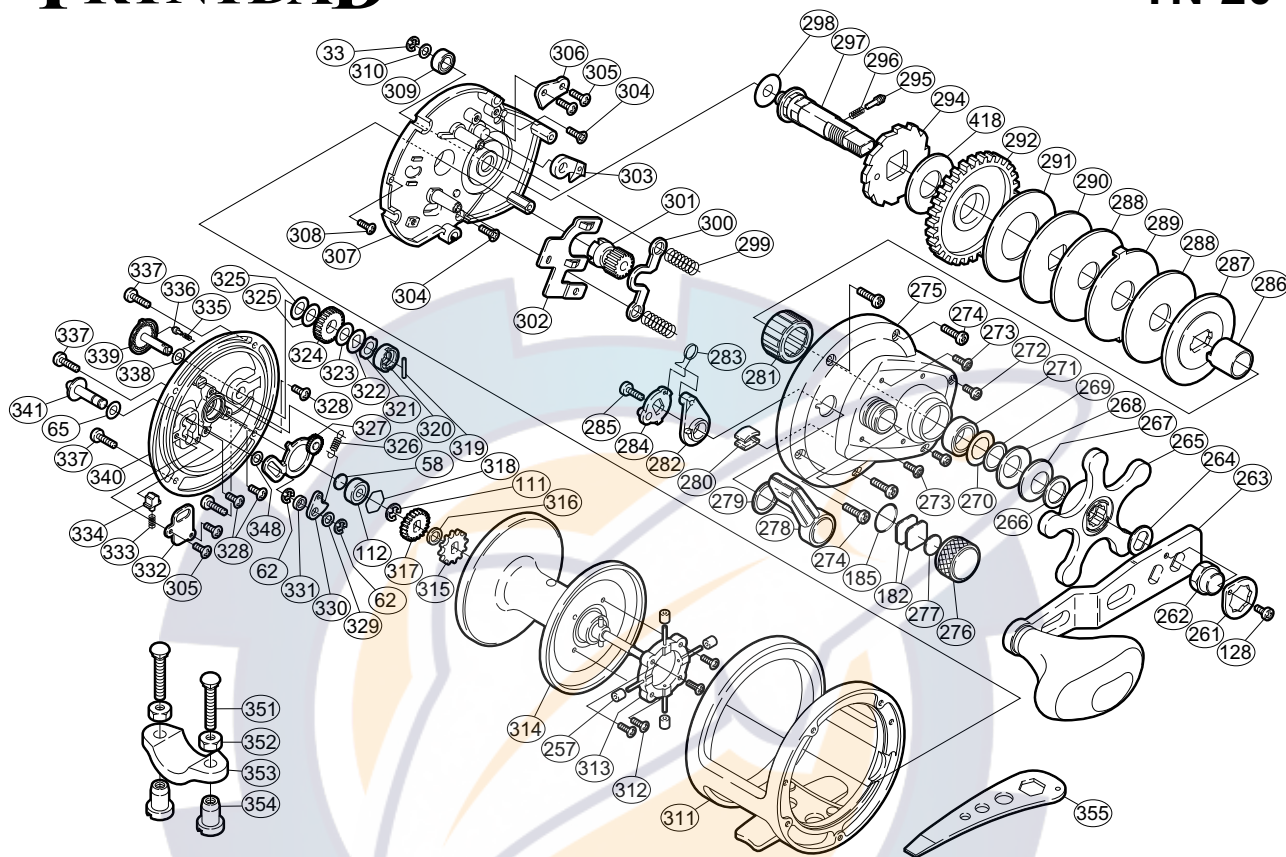

## TRINIDAD®

TN-20

Part No.	Description	Part No.	Description	Part No.	Description
TGT0033	Drive Shaft Retainer	TGT0284	Clutch Cam	TGT0318	Bearing Retainer
TGT0058	Spacer"B"	TGT0285	Clutch Lever Screw	TGT0319	"BR" Cam Pin
TGT0062	Click Pawl Retainer	TGT0286	Roller Clutch Inner Tube	TGT0320	"BR" Cam
TGT0065	Spacer (A)	TGT0287	Key Washer	TGT0321	"BR" Friction Washer
TGT0111	Click Gear Retainer	TGT0288	Drag Washer (D)	TGT0322	"BR" Washer (C)
TGT0112	Ball Bearing	TGT0289	Eared Washer (E)	TGT0323	"BR" Washer (A)
TGT0128	Handle Nut Plate Screw	TGT0290	Key Washer (C)	TGT0324	"BR" Gear (C)
TGT0182	Cast Control Spacer (A)	TGT0291	Drag Washer (B)	TGT0325	"BR" Washer (B)
TGT0185	"O" Ring	TGT0292	Drive Gear	TGT0326	Click Pawl Spring
TGT0257	Brake Collar	TGT0294	Anti-Reverse Ratchet	TGT0327	"BR" Set Plate
TGT0261	Handle Nut Plate	TGT0295	Click Pin	TGT0328	"BR" Set Plate Screw
TGT0262	Handle Nut	TGT0296	Click Spring	TGT0329	Spacer (B)
TGT0263	Handle Assembly	TGT0297	Drive Shaft	TGT0330	Click Pawl
TGT0264	Drive Shaft Shield	TGT0298	Drive Shaft Washer (B)	TGT0331	Click Pawl Spacer
TGT0265	Star Drag	TGT0299	Yoke Spring	TGT0332	Click Spring Retainer
TGT0266	Star Drag Washer	TGT0300	Yoke	TGT0333	Click Spring
TGT0267	Drag Spring Washer (9L)	TGT0301	Pinion Gear	TGT0334	Click Spring Holder
TGT0268	Drag Spring Washer (9H)	TGT0302	Yoke Plate	TGT0335	"BR" Click Spring
TGT0269	Bearing Thrust Washer	TGT0303	Anti-Reverse Pawl	TGT0336	"BR" Click Pin
TGT0270	Bearing Seal	TGT0304	Set Plate Screw (B)	TGT0337	Left Side Plate Screw
TGT0271	Ball Bearing	TGT0305	Multi-Purpose Screw	TGT0338	"BR" Washer (D)
TGT0272	Right Side Plate Screw (D)	TGT0306	Anti-Reverse Pawl Keeper	TGT0339	"BR" Dial
TGT0273	Right Side Plate Screw (C)	TGT0307	Set Plate	TGT0340	Left Side Plate
TGT0274	Right Side Plate Screw (A)	TGT0308	Set Plate Screw (A)	TGT0341	Click Button
TGT0275	Right Side Plate	TGT0309	Ball Bearing	TGT0348	Spacer (C)
TGT0276	Cast Control Cap	TGT0310	Drive Shaft Washer (A)	TGT0418	Drag Washer (A)
TGT0277	Cast Control Spacer (B)	TGT0311	One-Piece Frame		
TGT0278	Clutch Lever	TGT0312	Brake Shaft Holder Screw	TGT0351	Rod Clamp Bolt (accessory)
TGT0279	Smoother	TGT0313	Brake Shaft Holder	TGT0352	Rod Clamp Nut (B) (accessory)
TGT0280	Line Clip	TGT0314	Spool Assembly	TGT0353	Rod Clamp (accessory)
TGT0281	Roller Clutch Bearing	TGT0315	Click Gear	TGT0354	Rod Clamp Nut (A) (accessory)
TGT0282	Eccentric Cam Bushing	TGT0316	Spool Shaft Spacer		
TGT0283	Clutch Spring	TGT0317	"BR" Gear (A)	TGT0355	Wrench (accessory)