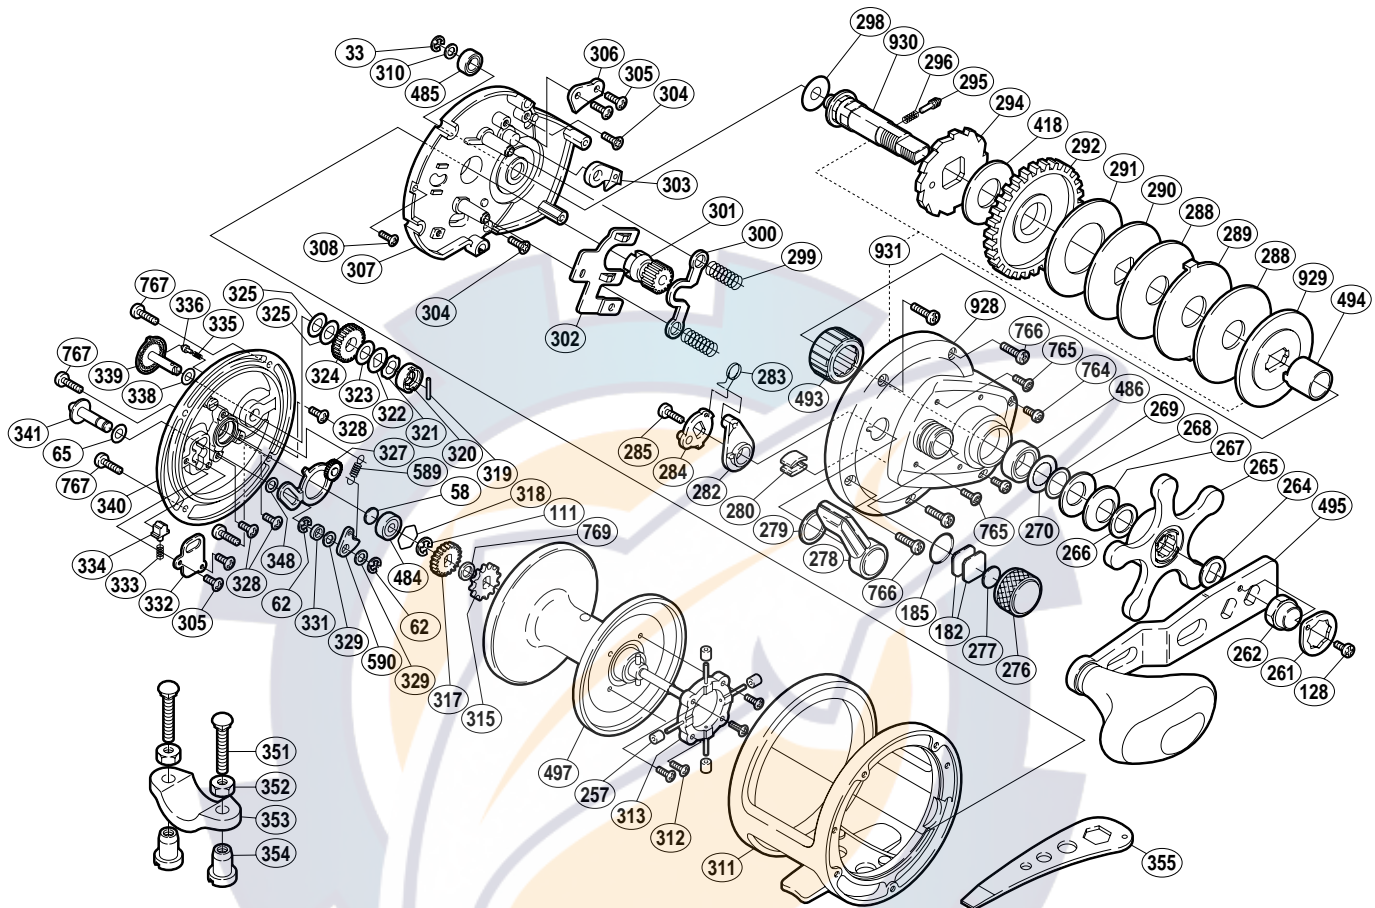

SHIMANO®

TRINIDAD ⚙️ A-RB

TN-20

Part No.	Description	Part No.	Description	Part No.	Description
TGT0033	Drive Shaft Retainer	TGT0296	Click Spring	TGT0336	"BR" Click Pin
TGT0058	Spacer "B"	TGT0298	Drive Shaft Washer (B)	TGT0338	"BR" Washer (D)
TGT0062	Click Pawl Retainer	TGT0299	Yoke Spring	TGT0339	"BR" Dial
TGT0065	Spacer (A)	TGT0300	Yoke	TGT0340	Left Side Plate
TGT0111	Click Gear Retainer	TGT0301	Pinion Gear	TGT0341	Click Button
TGT0128	Handle Nut Plate Screw	TGT0302	Yoke Plate	TGT0348	Spacer (C)
TGT0182	Cast Control Spacer (A)	TGT0303	Anti-Reverse Pawl	TGT0418	Drag Washer (A)
TGT0185	"O" Ring	TGT0304	Set Plate Screw (B)	TGT0484	Ball Bearing
TGT0257	Brake Collar	TGT0305	Multi-Purpose Screw	TGT0485	Ball Bearing
TGT0261	Handle Nut Plate	TGT0306	Anti-Reverse Pawl Keeper	TGT0486	Ball Bearing
TGT0262	Handle Nut	TGT0307	Set Plate	TGT0493	Roller Clutch Bearing
TGT0264	Drive Shaft Shield	TGT0308	Set Plate Screw (A)	TGT0494	Roller Clutch Inner Tube
TGT0265	Star Drag	TGT0310	Drive Shaft Washer (A)	TGT0495	Handle Assembly
TGT0266	Star Drag Washer	TGT0311	One-Piece Frame	TGT0497	Spool Assembly
TGT0267	Drag Spring Washer (9L)	TGT0312	Brake Shaft Holder Screw	TGT0589	Click Pawl Spring
TGT0268	Drag Spring Washer (9H)	TGT0313	Brake Shaft Holder	TGT0590	Click Pawl
TGT0269	Bearing Thrust Washer	TGT0315	Click Gear	TGT0764	Right Side Plate Screw (D)
TGT0270	Bearing Seal	TGT0317	"BR" Gear (A)	TGT0765	Right Side Plate Screw (C)
TGT0276	Cast Control Cap	TGT0318	Bearing Retainer	TGT0766	Right Side Plate Screw (A)
TGT0277	Cast Control Spacer (B)	TGT0319	"BR" Cam Pin	TGT0767	Left Side Plate Screw
TGT0278	Clutch Lever	TGT0320	"BR" Cam	TGT0769	Spool Shaft Spacer
TGT0279	Smoother	TGT0321	"BR" Friction Washer	TGT0928	Right Side Plate
TGT0280	Line Clip	TGT0322	"BR" Washer (C)	TGT0929	Key Washer
TGT0282	Eccentric Cam Bushing	TGT0323	"BR" Washer (A)	TGT0930	Drive Shaft
TGT0283	Clutch Spring	TGT0324	"BR" Gear (C)	TGT0931	Upgrade Assembly
TGT0284	Clutch Cam	TGT0325	"BR" Washer (B)		
TGT0285	Clutch Lever Screw	TGT0327	"BR" Set Plate		
TGT0288	Drag Washer (D)	TGT0328	"BR" Set Plate Screw		
TGT0289	Eared Washer (E)	TGT0329	Spacer (B)	TGT0351	Rod Clamp Bolt (accessory)
TGT0290	Key Washer (C)	TGT0331	Click Pawl Spacer	TGT0352	Rod Clamp Nut (B) (accessory)
TGT0291	Drag Washer (B)	TGT0332	Click Spring Retainer	TGT0353	Rod Clamp (accessory)
TGT0292	Drive Gear	TGT0333	Click Spring	TGT0354	Rod Clamp Nut (A) (accessory)
TGT0294	Anti-Reverse Ratchet	TGT0334	Click Spring Holder		
TGT0295	Click Pin	TGT0335	"BR" Click Spring	TGT0355	Wrench (accessory)