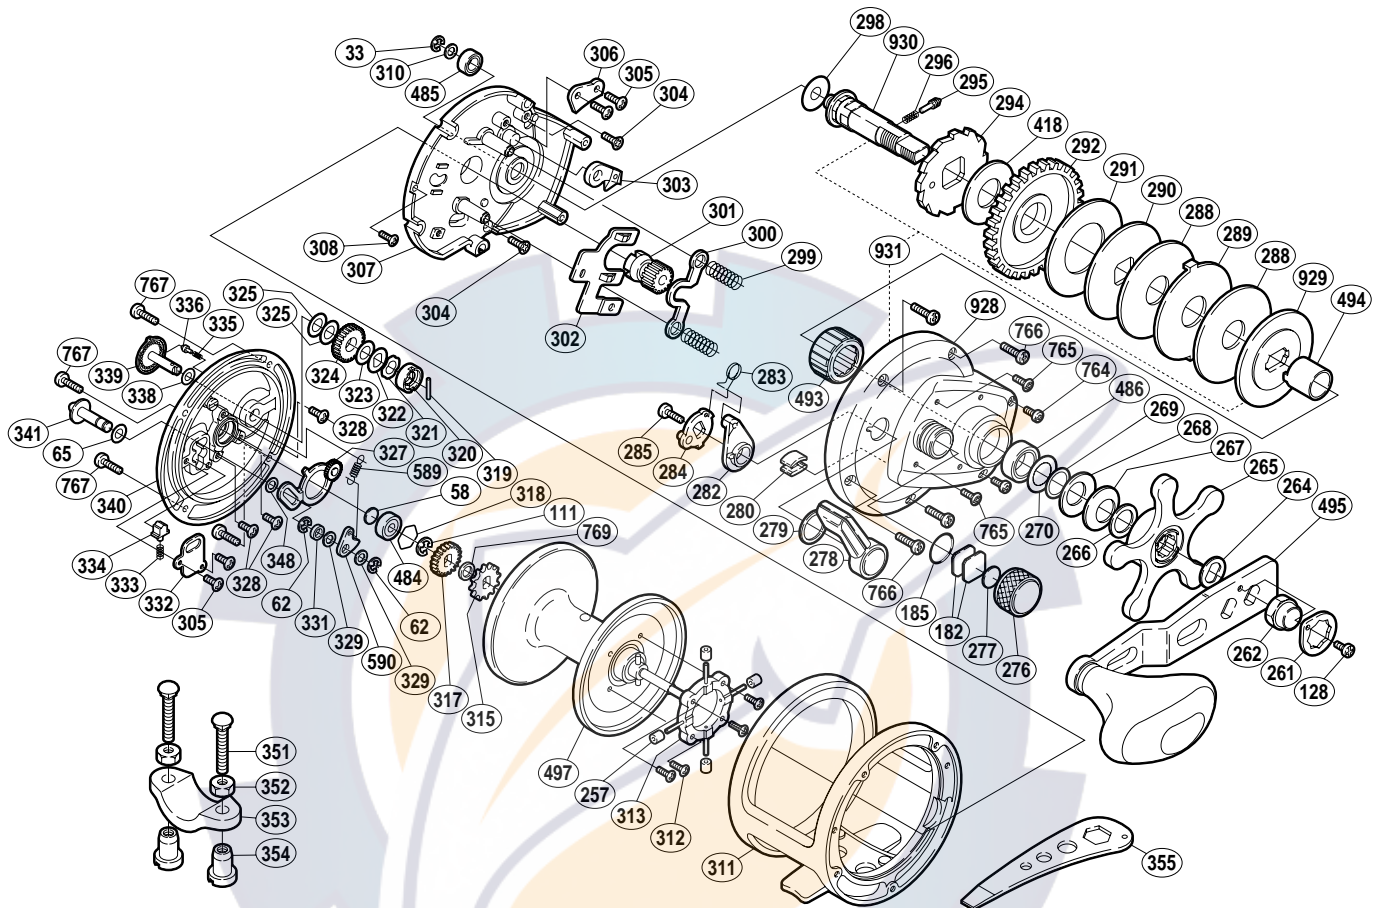

## TN-20

Part No.	Description	Part No.	Description	Part No.	Description
TGT0033	Drive Shaft Retainer	TGT0296	Click Spring	TGT0336	"BR" Click Pin
TGT0058	Spacer "B"	TGT0298	Drive Shaft Washer (B)	TGT0338	"BR" Washer (D)
TGT0062	Click Pawl Retainer	TGT0299	Yoke Spring	TGT0339	"BR" Dial
TGT0065	Spacer (A)	TGT0300	Yoke	TGT0340	Left Side Plate
TGT0111	Click Gear Retainer	TGT0301	Pinion Gear	TGT0341	Click Button
TGT0128	Handle Nut Plate Screw	TGT0302	Yoke Plate	TGT0348	Spacer (C)
TGT0182	Cast Control Spacer (A)	TGT0303	Anti-Reverse Pawl	TGT0418	Drag Washer (A)
TGT0185	"O" Ring	TGT0304	Set Plate Screw (B)	TGT0484	Ball Bearing
TGT0257	Brake Collar	TGT0305	Multi-Purpose Screw	TGT0485	Ball Bearing
TGT0261	Handle Nut Plate	TGT0306	Anti-Reverse Pawl Keeper	TGT0486	Ball Bearing
TGT0262	Handle Nut	TGT0307	Set Plate	TGT0493	Roller Clutch Bearing
TGT0264	Drive Shaft Shield	TGT0308	Set Plate Screw (A)	TGT0494	Roller Clutch Inner Tube
TGT0265	Star Drag	TGT0310	Drive Shaft Washer (A)	TGT0495	Handle Assembly
TGT0266	Star Drag Washer	TGT0311	One-Piece Frame	TGT0497	Spool Assembly
TGT0267	Drag Spring Washer (9L)	TGT0312	Brake Shaft Holder Screw	TGT0589	Click Pawl Spring
TGT0268	Drag Spring Washer (9H)	TGT0313	Brake Shaft Holder	TGT0590	Click Pawl
TGT0269	Bearing Thrust Washer	TGT0315	Click Gear	TGT0764	Right Side Plate Screw (D)
TGT0270	Bearing Seal	TGT0317	"BR" Gear (A)	TGT0765	Right Side Plate Screw (C)
TGT0276	Cast Control Cap	TGT0318	Bearing Retainer	TGT0766	Right Side Plate Screw (A)
TGT0277	Cast Control Spacer (B)	TGT0319	"BR" Cam Pin	TGT0767	Left Side Plate Screw
TGT0278	Clutch Lever	TGT0320	"BR" Cam	TGT0769	Spool Shaft Spacer
TGT0279	Smoother	TGT0321	"BR" Friction Washer	TGT0928	Right Side Plate
TGT0280	Line Clip	TGT0322	"BR" Washer (C)	TGT0929	Key Washer
TGT0282	Eccentric Cam Bushing	TGT0323	"BR" Washer (A)	TGT0930	Drive Shaft
TGT0283	Clutch Spring	TGT0324	"BR" Gear (C)	TGT0931	Upgrade Assembly
TGT0284	Clutch Cam	TGT0325	"BR" Washer (B)		
TGT0285	Clutch Lever Screw	TGT0327	"BR" Set Plate		
TGT0288	Drag Washer (D)	TGT0328	"BR" Set Plate Screw		
TGT0289	Eared Washer (E)	TGT0329	Spacer (B)	TGT0351	Rod Clamp Bolt (accessory)
TGT0290	Key Washer (C)	TGT0331	Click Pawl Spacer	TGT0352	Rod Clamp Nut (B) (accessory)
TGT0291	Drag Washer (B)	TGT0332	Click Spring Retainer	TGT0353	Rod Clamp (accessory)
TGT0292	Drive Gear	TGT0333	Click Spring	TGT0354	Rod Clamp Nut (A) (accessory)
TGT0294	Anti-Reverse Ratchet	TGT0334	Click Spring Holder		
TGT0295	Click Pin	TGT0335	"BR" Click Spring	TGT0355	Wrench (accessory)