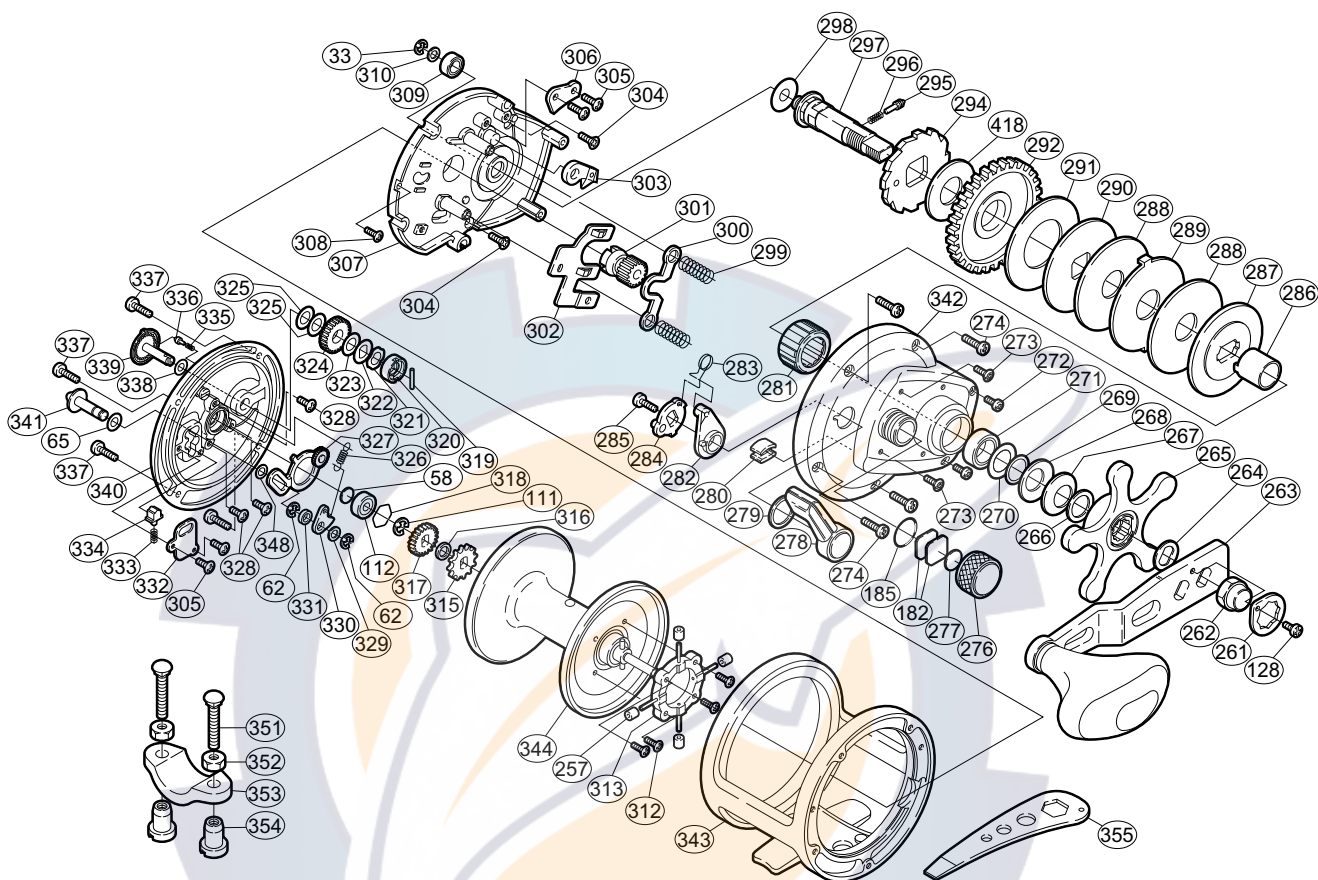

## TRINIDAD®

TN-30

Part No.	Description	Part No.	Description	Part No.	Description
TGT0033	Drive Shaft Retainer	TGT0285	Clutch Lever Screw	TGT0321	"BR" Friction Washer
TGT0058	Spacer "B"	TGT0286	Roller Clutch Inner Tube	TGT0322	"BR" Washer (C)
TGT0062	Click Pawl Retainer	TGT0287	Key Washer	TGT0323	"BR" Washer (A)
TGT0065	Spacer (A)	TGT0288	Drag Washer (D)	TGT0324	"BR" Gear (C)
TGT0111	Click Gear Retainer	TGT0289	Eared Washer (E)	TGT0325	"BR" Washer (B)
TGT0112	Ball Bearing	TGT0290	Key Washer (C)	TGT0326	Click Pawl Spring
TGT0128	Handle Nut Plate Screw	TGT0291	Drag Washer (B)	TGT0327	"BR" Set Plate
TGT0182	Cast Control Spacer (A)	TGT0292	Drive Gear	TGT0328	"BR" Set Plate Screw
TGT0185	"O" Ring	TGT0294	Anti-Reverse Ratchet	TGT0329	Spacer (B)
TGT0257	Brake Collar	TGT0295	Click Pin	TGT0330	Click Pawl
TGT0261	Handle Nut Plate	TGT0296	Click Spring	TGT0331	Click Pawl Spacer
TGT0262	Handle Nut	TGT0297	Drive Shaft	TGT0332	Click Spring Retainer
TGT0263	Handle Assembly	TGT0298	Drive Shaft Washer (B)	TGT0333	Click Spring
TGT0264	Drive Shaft Shield	TGT0299	Yoke Spring	TGT0334	Click Spring Holder
TGT0265	Star Drag	TGT0300	Yoke	TGT0335	"BR" Click Spring
TGT0266	Star Drag Washer	TGT0301	Pinion Gear	TGT0336	"BR" Click Pin
TGT0267	Drag Spring Washer (9L)	TGT0302	Yoke Plate	TGT0337	Left Side Plate Screw
TGT0268	Drag Spring Washer (9H)	TGT0303	Anti-Reverse Pawl	TGT0338	"BR" Washer (D)
TGT0269	Bearing Thrust Washer	TGT0304	Set Plate Screw (B)	TGT0339	"BR" Dial
TGT0270	Bearing Seal	TGT0305	Multi-Purpose Screw	TGT0340	Left Side Plate
TGT0271	Ball Bearing	TGT0306	Anti-Reverse Pawl Keeper	TGT0341	Click Button
TGT0272	Right Side Plate Screw (D)	TGT0307	Set Plate	TGT0342	Right Side Plate
TGT0273	Right Side Plate Screw (C)	TGT0308	Set Plate Screw (A)	TGT0343	One-Piece Frame
TGT0274	Right Side Plate Screw (A)	TGT0309	Ball Bearing	TGT0344	Spool Assembly
TGT0276	Cast Control Cap	TGT0310	Drive Shaft Washer (A)	TGT0348	Spacer (C)
TGT0277	Cast Control Spacer (B)	TGT0312	Brake Shaft Holder Screw	TGT0418	Drag Washer (A)
TGT0278	Clutch Lever	TGT0313	Brake Shaft Holder		
TGT0279	Smoother	TGT0315	Click Gear	TGT0351	Rod Clamp Bolt (accessory)
TGT0280	Line Clip	TGT0316	Spool Shaft Spacer	TGT0352	Rod Clamp Nut (B) (accessory)
TGT0281	Roller Clutch Bearing	TGT0317	"BR" Gear (A)	TGT0353	Rod Clamp (accessory)
TGT0282	Eccentric Cam Bushing	TGT0318	Bearing Retainer	TGT0354	Rod Clamp Nut (A) (accessory)
TGT0283	Clutch Spring	TGT0319	"BR" Cam Pin		
TGT0284	Clutch Cam	TGT0320	"BR" Cam	TGT0355	Wrench (accessory)