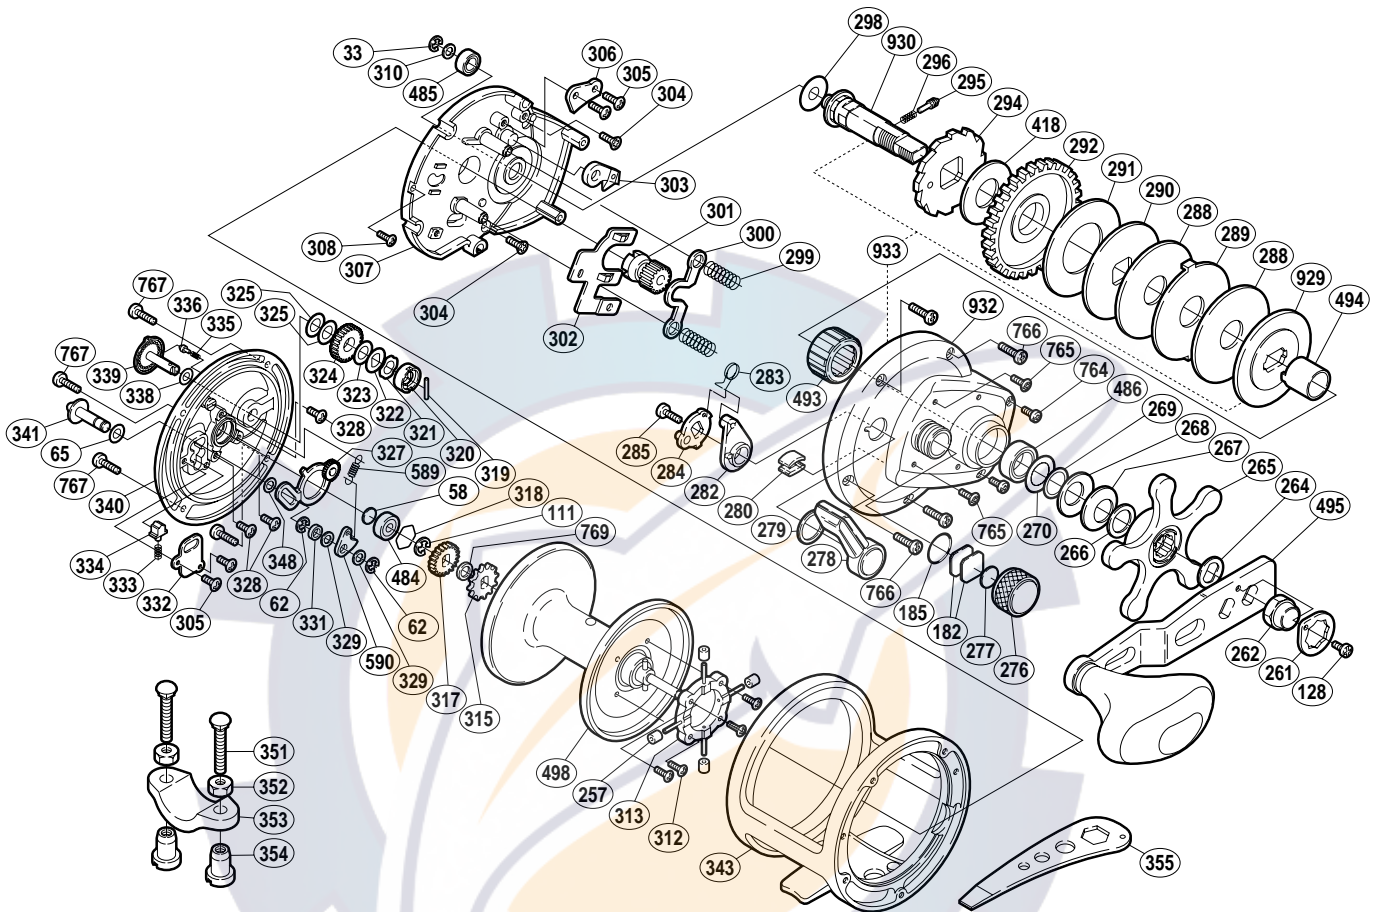

## TN-30

Part No.	Description	Part No.	Description	Part No.	Description
TGT0033	Drive Shaft Retainer	TGT0296	Click Spring	TGT0338	"BR" Washer (D)
TGT0058	Spacer "B"	TGT0298	Drive Shaft Washer (B)	TGT0339	"BR" Dial
TGT0062	Click Pawl Retainer	TGT0299	Yoke Spring	TGT0340	Left Side Plate
TGT0065	Spacer (A)	TGT0300	Yoke	TGT0341	Click Button
TGT0111	Click Gear Retainer	TGT0301	Pinion Gear	TGT0343	One-Piece Frame
TGT0128	Handle Nut Plate Screw	TGT0302	Yoke Plate	TGT0348	Spacer (C)
TGT0182	Cast Control Spacer (A)	TGT0303	Anti-Reverse Pawl	TGT0418	Drag Washer (A)
TGT0185	"O" Ring	TGT0304	Set Plate Screw (B)	TGT0484	Ball Bearing
TGT0257	Brake Collar	TGT0305	Multi-Purpose Screw	TGT0485	Ball Bearing
TGT0261	Handle Nut Plate	TGT0306	Anti-Reverse Pawl Keeper	TGT0486	Ball Bearing
TGT0262	Handle Nut	TGT0307	Set Plate	TGT0493	Roller Clutch Bearing
TGT0264	Drive Shaft Shield	TGT0308	Set Plate Screw (A)	TGT0494	Roller Clutch Inner Tube
TGT0265	Star Drag	TGT0310	Drive Shaft Washer (A)	TGT0495	Handle Assembly
TGT0266	Star Drag Washer	TGT0312	Brake Shaft Holder Screw	TGT0498	Spool Assembly
TGT0267	Drag Spring Washer (9L)	TGT0313	Brake Shaft Holder	TGT0589	Click Pawl Spring
TGT0268	Drag Spring Washer (9H)	TGT0315	Click Gear	TGT0590	Click Pawl
TGT0269	Bearing Thrust Washer	TGT0317	"BR" Gear (A)	TGT0764	Right Side Plate Screw (D)
TGT0270	Bearing Seal	TGT0318	Bearing Retainer	TGT0765	Right Side Plate Screw (C)
TGT0276	Cast Control Cap	TGT0319	"BR" Cam Pin	TGT0766	Right Side Plate Screw (A)
TGT0277	Cast Control Spacer (B)	TGT0320	"BR" Cam	TGT0767	Left Side Plate Screw
TGT0278	Clutch Lever	TGT0321	"BR" Friction Washer	TGT0769	Spool Shaft Spacer
TGT0279	Smoothen	TGT0322	"BR" Washer (C)	TGT0929	Key Washer
TGT0280	Line Clip	TGT0323	"BR" Washer (A)	TGT0930	Drive Shaft
TGT0282	Eccentric Cam Bushing	TGT0324	"BR" Gear (C)	TGT0932	Right Side Plate
TGT0283	Clutch Spring	TGT0325	"BR" Washer (B)	TGT0933	Upgrade Assembly
TGT0284	Clutch Cam	TGT0327	"BR" Set Plate		
TGT0285	Clutch Lever Screw	TGT0328	"BR" Set Plate Screw		
TGT0288	Drag Washer (D)	TGT0329	Spacer (B)		
TGT0289	Eared Washer (E)	TGT0331	Click Pawl Spacer	TGT0351	Rod Clamp Bolt (accessory)
TGT0290	Key Washer (C)	TGT0332	Click Spring Retainer	TGT0352	Rod Clamp Nut (B) (accessory)
TGT0291	Drag Washer (B)	TGT0333	Click Spring	TGT0353	Rod Clamp (accessory)
TGT0292	Drive Gear	TGT0334	Click Spring Holder	TGT0354	Rod Clamp Nut (A) (accessory)
TGT0294	Anti-Reverse Ratchet	TGT0335	"BR" Click Spring		
TGT0295	Click Pin	TGT0336	"BR" Click Pin	TGT0355	Wrench (accessory)