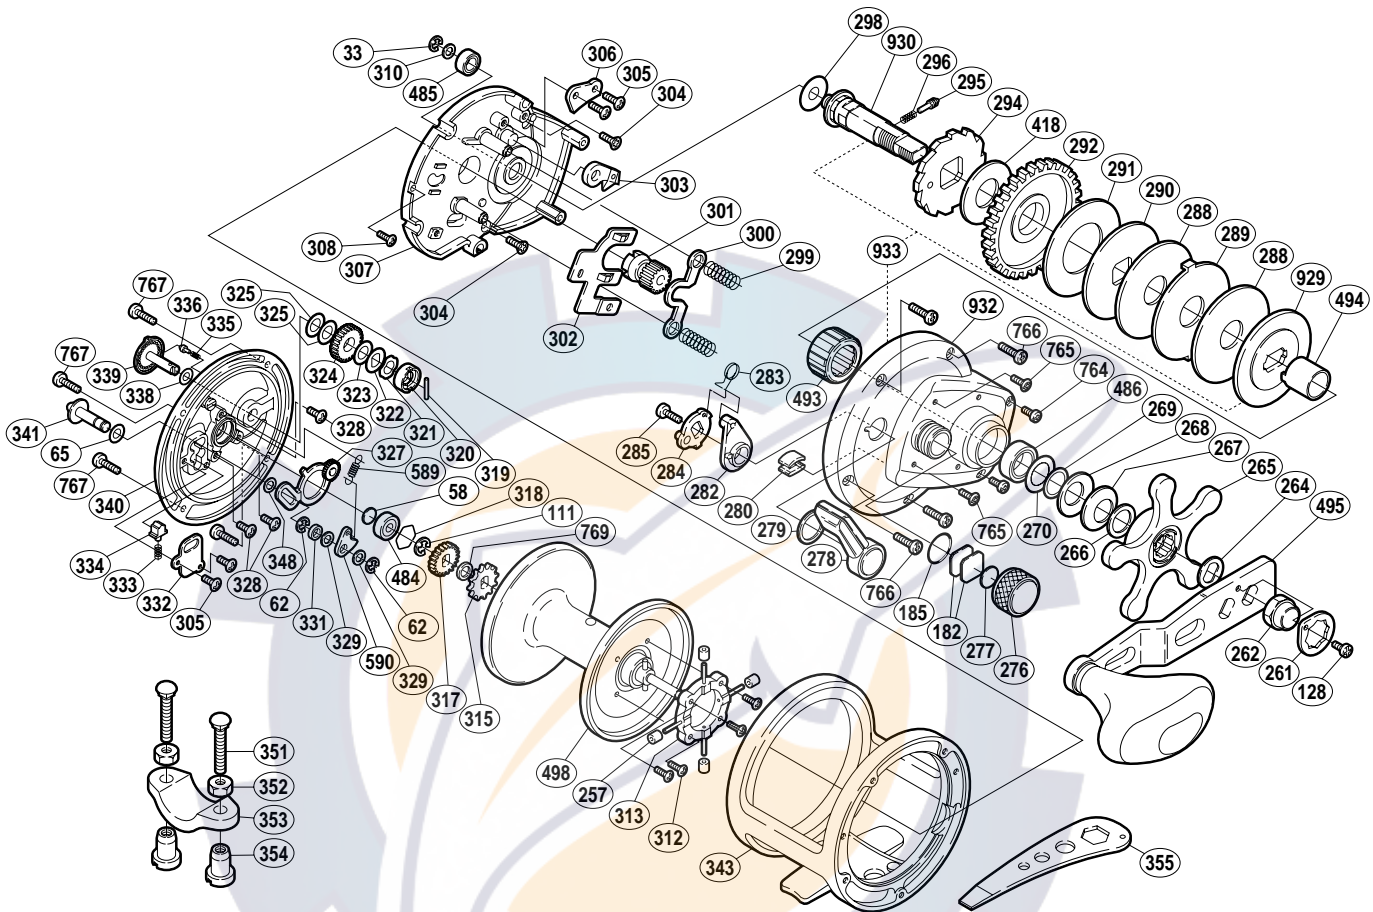

SHIMANO®

TRINIDAD ⚙️ A-RB

TN-30

Part No.	Description	Part No.	Description	Part No.	Description
TGT0033	Drive Shaft Retainer	TGT0296	Click Spring	TGT0338	"BR" Washer (D)
TGT0058	Spacer "B"	TGT0298	Drive Shaft Washer (B)	TGT0339	"BR" Dial
TGT0062	Click Pawl Retainer	TGT0299	Yoke Spring	TGT0340	Left Side Plate
TGT0065	Spacer (A)	TGT0300	Yoke	TGT0341	Click Button
TGT0111	Click Gear Retainer	TGT0301	Pinion Gear	TGT0343	One-Piece Frame
TGT0128	Handle Nut Plate Screw	TGT0302	Yoke Plate	TGT0348	Spacer (C)
TGT0182	Cast Control Spacer (A)	TGT0303	Anti-Reverse Pawl	TGT0418	Drag Washer (A)
TGT0185	"O" Ring	TGT0304	Set Plate Screw (B)	TGT0484	Ball Bearing
TGT0257	Brake Collar	TGT0305	Multi-Purpose Screw	TGT0485	Ball Bearing
TGT0261	Handle Nut Plate	TGT0306	Anti-Reverse Pawl Keeper	TGT0486	Ball Bearing
TGT0262	Handle Nut	TGT0307	Set Plate	TGT0493	Roller Clutch Bearing
TGT0264	Drive Shaft Shield	TGT0308	Set Plate Screw (A)	TGT0494	Roller Clutch Inner Tube
TGT0265	Star Drag	TGT0310	Drive Shaft Washer (A)	TGT0495	Handle Assembly
TGT0266	Star Drag Washer	TGT0312	Brake Shaft Holder Screw	TGT0498	Spool Assembly
TGT0267	Drag Spring Washer (9L)	TGT0313	Brake Shaft Holder	TGT0589	Click Pawl Spring
TGT0268	Drag Spring Washer (9H)	TGT0315	Click Gear	TGT0590	Click Pawl
TGT0269	Bearing Thrust Washer	TGT0317	"BR" Gear (A)	TGT0764	Right Side Plate Screw (D)
TGT0270	Bearing Seal	TGT0318	Bearing Retainer	TGT0765	Right Side Plate Screw (C)
TGT0276	Cast Control Cap	TGT0319	"BR" Cam Pin	TGT0766	Right Side Plate Screw (A)
TGT0277	Cast Control Spacer (B)	TGT0320	"BR" Cam	TGT0767	Left Side Plate Screw
TGT0278	Clutch Lever	TGT0321	"BR" Friction Washer	TGT0769	Spool Shaft Spacer
TGT0279	Smoothen	TGT0322	"BR" Washer (C)	TGT0929	Key Washer
TGT0280	Line Clip	TGT0323	"BR" Washer (A)	TGT0930	Drive Shaft
TGT0282	Eccentric Cam Bushing	TGT0324	"BR" Gear (C)	TGT0932	Right Side Plate
TGT0283	Clutch Spring	TGT0325	"BR" Washer (B)	TGT0933	Upgrade Assembly
TGT0284	Clutch Cam	TGT0327	"BR" Set Plate		
TGT0285	Clutch Lever Screw	TGT0328	"BR" Set Plate Screw		
TGT0288	Drag Washer (D)	TGT0329	Spacer (B)		
TGT0289	Eared Washer (E)	TGT0331	Click Pawl Spacer	TGT0351	Rod Clamp Bolt (accessory)
TGT0290	Key Washer (C)	TGT0332	Click Spring Retainer	TGT0352	Rod Clamp Nut (B) (accessory)
TGT0291	Drag Washer (B)	TGT0333	Click Spring	TGT0353	Rod Clamp (accessory)
TGT0292	Drive Gear	TGT0334	Click Spring Holder	TGT0354	Rod Clamp Nut (A) (accessory)
TGT0294	Anti-Reverse Ratchet	TGT0335	"BR" Click Spring		
TGT0295	Click Pin	TGT0336	"BR" Click Pin	TGT0355	Wrench (accessory)