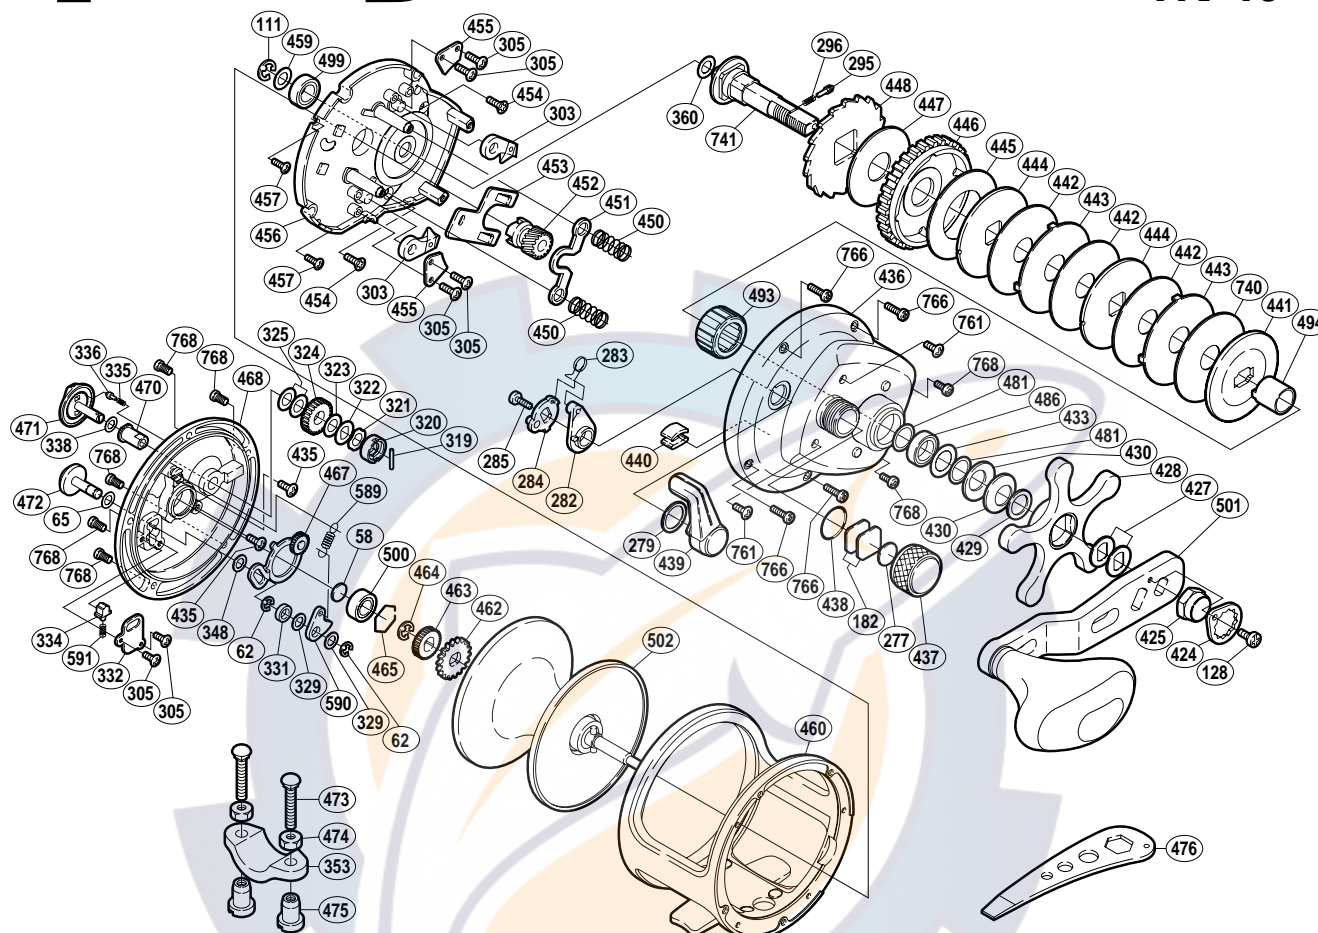

SHIMANO®

TRINIDAD ⚙️ A-RB

TN-40

Part No.	Description	Part No.	Description	Part No.	Description
TGT0058	Spacer "B"	TGT0424	Handle Nut Plate	TGT0463	"BR" Gear (A)
TGT0062	Click Pawl Retainer	TGT0425	Handle Nut	TGT0464	Click Gear Retainer
TGT0065	Spacer (A)	TGT0427	Drive Shaft Shield	TGT0465	Bearing Retainer
TGT0111	Drive Shaft Retainer	TGT0428	Star Drag	TGT0467	"BR" Set Plate
TGT0128	Handle Nut Plate Screw	TGT0429	Star Drag Washer	TGT0468	Left Side Plate
TGT0182	Cast Control Spacer (A)	TGT0430	Drag Spring Washer (10L)	TGT0470	"BR" Bushing
TGT0277	Cast Control Spacer (B)	TGT0433	Bearing Seal	TGT0471	"BR" Dial
TGT0279	Smoother	TGT0435	"BR" Set Plate Screw	TGT0472	Click Button
TGT0282	Eccentric Cam Bushing	TGT0436	Right Side Plate	TGT0481	Bearing Thrust Washer
TGT0283	Clutch Spring	TGT0437	Cast Control Cap	TGT0486	Ball Bearing
TGT0284	Clutch Cam	TGT0438	"O" Ring	TGT0493	Roller Clutch Bearing
TGT0285	Clutch Lever Screw	TGT0439	Clutch Lever	TGT0494	Roller Clutch Inner Tube
TGT0295	Click Pin	TGT0440	Line Clip	TGT0499	Ball Bearing
TGT0296	Click Spring	TGT0441	Key Washer	TGT0500	Ball Bearing
TGT0303	Anti-Reverse Pawl	TGT0442	Drag Washer (D)	TGT0501	Handle Assembly
TGT0305	Multi-Purpose Screw	TGT0443	Eared Washer (E)	TGT0502	Spool Assembly
TGT0319	"BR" Cam Pin	TGT0444	Key Washer (C)	TGT0589	Click Pawl Spring
TGT0320	"BR" Cam	TGT0445	Drag Washer (B)	TGT0590	Click Pawl
TGT0321	"BR" Friction Washer	TGT0446	Drive Gear	TGT0591	Click Spring
TGT0322	"BR" Washer (C)	TGT0447	Drag Washer (A)	TGT0740	Drag Washer (F)
TGT0323	"BR" Washer (A)	TGT0448	Anti-Reverse Ratchet	TGT0741	Drive Shaft
TGT0324	"BR" Gear (C)	TGT0450	Yoke Spring	TGT0761	Right Side Plate Screw (C)
TGT0325	"BR" Washer (B)	TGT0451	Yoke	TGT0766	Right Side Plate Screw (A)
TGT0329	Spacer (B)	TGT0452	Pinion Gear	TGT0768	Side Plate Screw
TGT0331	Click Pawl Spacer	TGT0453	Yoke Plate		
TGT0332	Click Spring Retainer	TGT0454	Set Plate Screw (B)		
TGT0334	Click Spring Holder	TGT0455	Anti-Reverse Pawl Keeper		
TGT0335	"BR" Click Spring	TGT0456	Set Plate	TGT0353	Rod Clamp (accessory)
TGT0336	"BR" Click Pin	TGT0457	Set Plate Screw (A)	TGT0473	Rod Clamp Bolt (accessory)
TGT0338	"BR" Washer (D)	TGT0459	Drive Shaft Washer (A)	TGT0474	Rod Clamp Nut (B) (accessory)
TGT0348	Spacer (C)	TGT0460	One-Piece Frame	TGT0475	Rod Clamp Nut (A) (accessory)
TGT0360	Drive Shaft Washer (B)	TGT0462	Click Gear	TGT0476	Wrench (accessory)