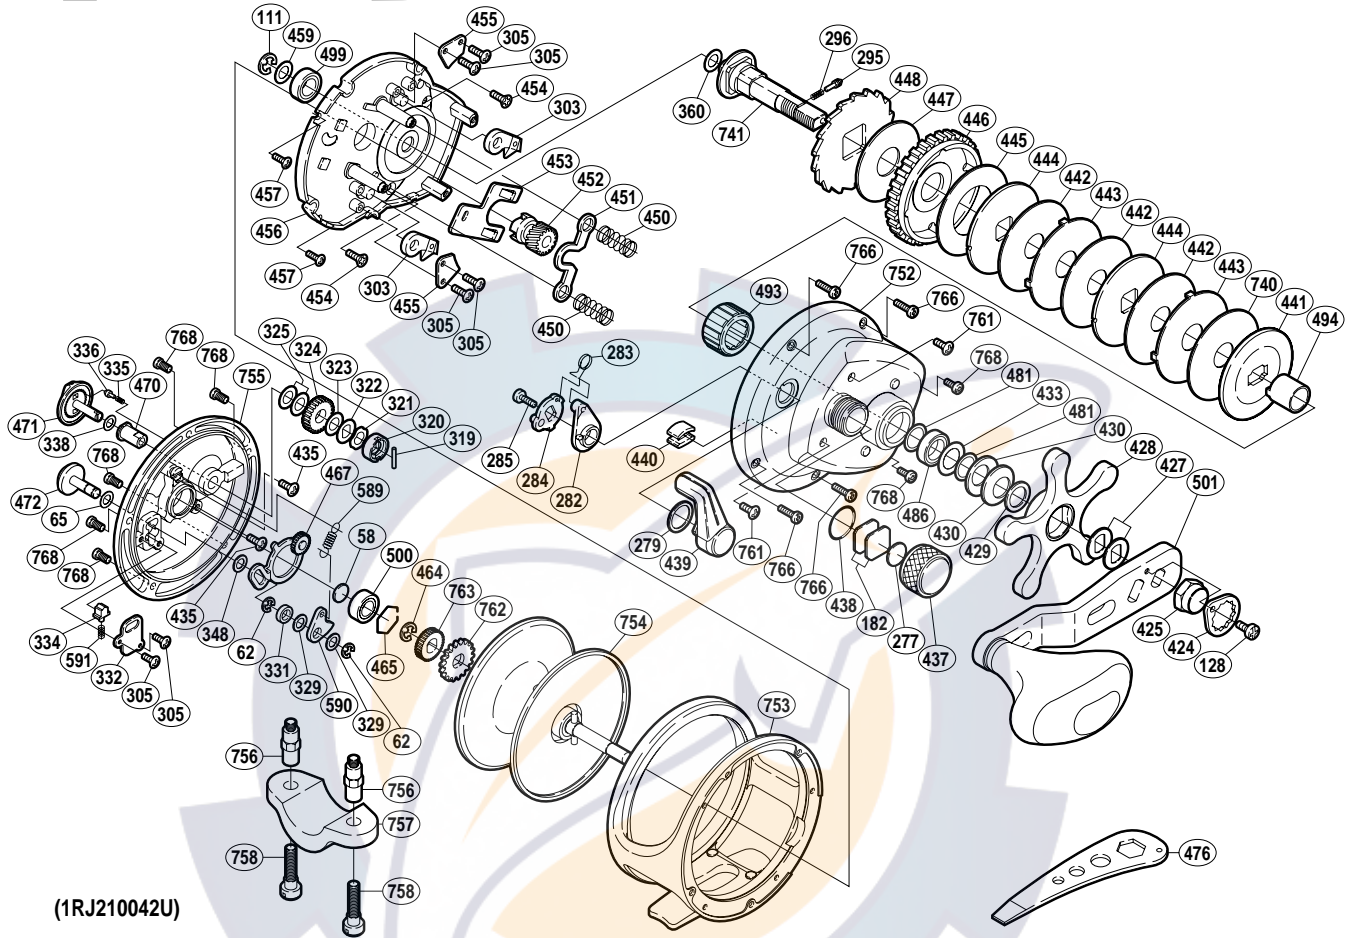

SHIMANO®

TRINIDAD

TN-40N

(1R210042U)

Part No.	Description	Part No.	Description	Part No.	Description
TGT0058	Spacer "B"	TGT0424	Handle Nut Plate	TGT0470	"BR" Bushing
TGT0062	Click Pawl Retainer	TGT0425	Handle Nut	TGT0471	"BR" Dial
TGT0065	Spacer (A)	TGT0427	Drive Shaft Shield	TGT0472	Click Button
TGT0111	Drive Shaft Retainer	TGT0428	Star Drag	TGT0481	Bearing Thrust Washer
TGT0128	Handle Nut Plate Screw	TGT0429	Star Drag Washer	TGT0486	Ball Bearing
TGT0182	Cast Control Spacer (A)	TGT0430	Drag Spring Washer (10L)	TGT0493	Roller Clutch Bearing
TGT0277	Cast Control Spacer (B)	TGT0433	Bearing Seal	TGT0494	Roller Clutch Inner Tube
TGT0279	Smoother	TGT0435	"BR" Set Plate Screw	TGT0499	Ball Bearing
TGT0282	Eccentric Cam Bushing	TGT0437	Cast Control Cap	TGT0500	Ball Bearing
TGT0283	Clutch Spring	TGT0438	"O" Ring	TGT0501	Handle Assembly
TGT0284	Clutch Cam	TGT0439	Clutch Lever	TGT0589	Click Pawl Spring
TGT0285	Clutch Lever Screw	TGT0440	Line Clip	TGT0590	Click Pawl
TGT0295	Click Pin	TGT0441	Key Washer	TGT0591	Click Spring
TGT0296	Click Spring	TGT0442	Drag Washer (D)	TGT0740	Drag Washer (F)
TGT0303	Anti-Reverse Pawl	TGT0443	Eared Washer (E)	TGT0741	Drive Shaft
TGT0305	Multi-Purpose Screw	TGT0444	Key Washer (C)	TGT0752	Right Side Plate
TGT0319	"BR" Cam Pin	TGT0445	Drag Washer (B)	TGT0753	One-Piece Frame
TGT0320	"BR" Cam	TGT0446	Drive Gear	TGT0754	Spool Assembly
TGT0321	"BR" Friction Washer	TGT0447	Drag Washer (A)	TGT0755	Left Side Plate
TGT0322	"BR" Washer (C)	TGT0448	Anti-Reverse Ratchet	TGT0761	Right Side Plate Screw (C)
TGT0323	"BR" Washer (A)	TGT0450	Yoke Spring	TGT0762	Click Gear
TGT0324	"BR" Gear (C)	TGT0451	Yoke	TGT0763	"BR" Gear (A)
TGT0325	"BR" Washer (B)	TGT0452	Pinion Gear	TGT0766	Right Side Plate Screw (A)
TGT0329	Spacer (B)	TGT0453	Yoke Plate	TGT0768	Side Plate Screw
TGT0331	Click Pawl Spacer	TGT0454	Set Plate Screw (B)		
TGT0332	Click Spring Retainer	TGT0455	Anti-Reverse Pawl Keeper		
TGT0334	Click Spring Holder	TGT0456	Set Plate		
TGT0335	"BR" Click Spring	TGT0457	Set Plate Screw (A)	TGT0756	Rod Clamp Nut (accessory)
TGT0336	"BR" Click Pin	TGT0459	Drive Shaft Washer (A)	TGT0757	Rod Clamp (accessory)
TGT0338	"BR" Washer (D)	TGT0464	Click Gear Retainer	TGT0758	Rod Clamp Bolt (accessory)
TGT0348	Spacer (C)	TGT0465	Bearing Retainer		
TGT0360	Drive Shaft Washer (B)	TGT0467	"BR" Set Plate	TGT0476	Wrench (accessory)