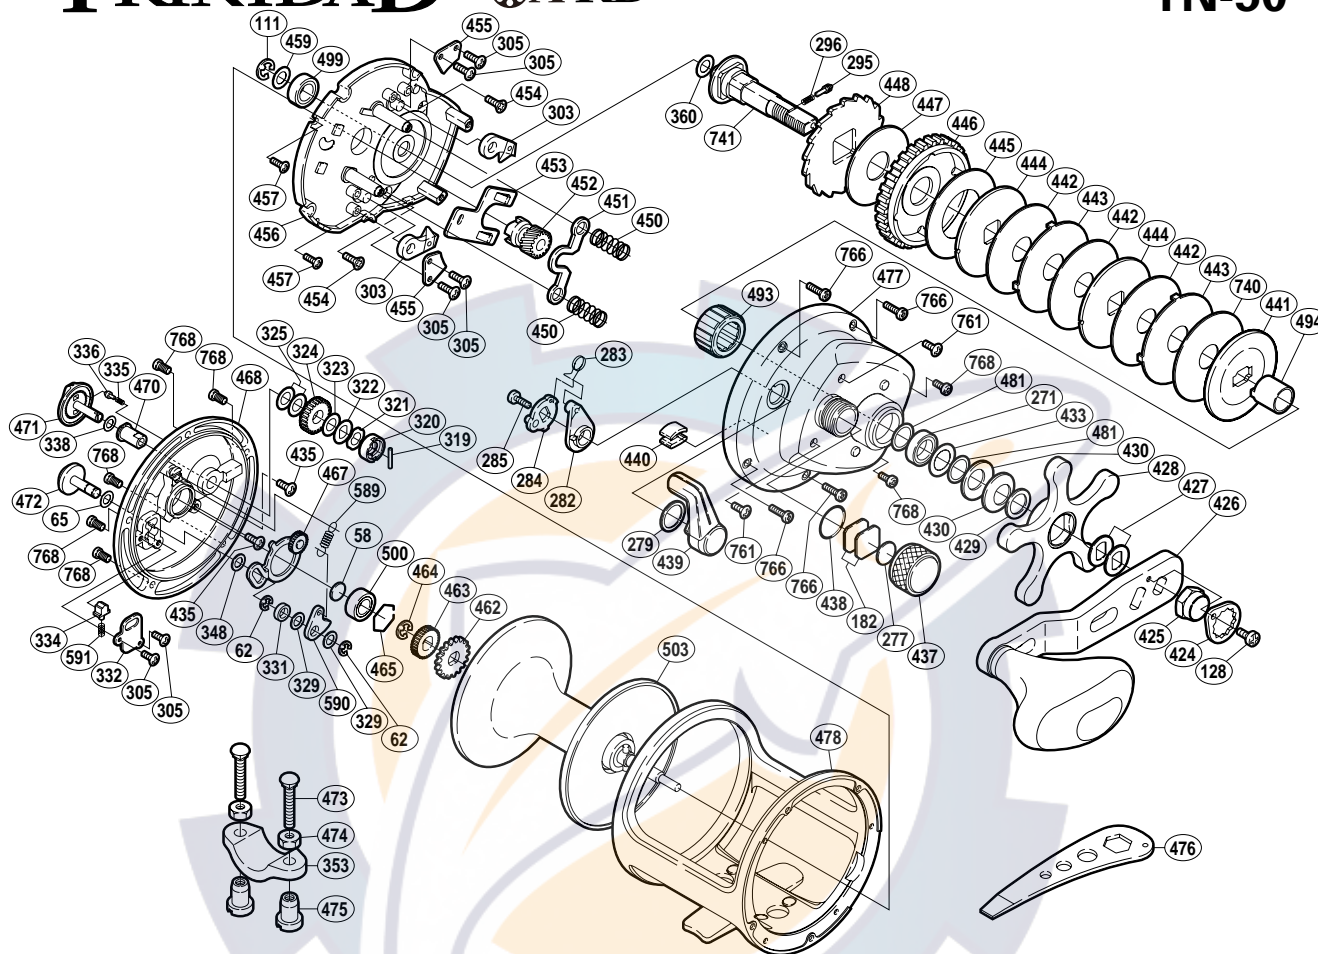

SHIMANO®

TRINIDAD A-RB

TN-50

Part No.	Description	Part No.	Description	Part No.	Description
TGT0058	Spacer "B"	TGT0424	Handle Nut Plate	TGT0465	Bearing Retainer
TGT0062	Click Pawl Retainer	TGT0425	Handle Nut	TGT0467	"BR" Set Plate
TGT0065	Spacer (A)	TGT0427	Drive Shaft Shield	TGT0468	Left Side Plate
TGT0111	Drive Shaft Retainer	TGT0428	Star Drag	TGT0470	"BR" Bushing
TGT0128	Handle Nut Plate Screw	TGT0429	Star Drag Washer	TGT0471	"BR" Dial
TGT0182	Cast Control Spacer (A)	TGT0430	Drag Spring Washer (10L)	TGT0472	Click Button
TGT0277	Cast Control Spacer (B)	TGT0433	Bearing Seal	TGT0477	Right Side Plate
TGT0279	Smoother	TGT0435	"BR" Set Plate Screw	TGT0478	One-Piece Frame
TGT0282	Eccentric Cam Bushing	TGT0437	Cast Control Cap	TGT0481	Bearing Thrust Washer
TGT0283	Clutch Spring	TGT0438	"O" Ring	TGT0486	Ball Bearing
TGT0284	Clutch Cam	TGT0439	Clutch Lever	TGT0493	Roller Clutch Bearing
TGT0285	Clutch Lever Screw	TGT0440	Line Clip	TGT0494	Roller Clutch Inner Tube
TGT0295	Click Pin	TGT0441	Key Washer	TGT0499	Ball Bearing
TGT0296	Click Spring	TGT0442	Drag Washer (D)	TGT0500	Ball Bearing
TGT0303	Anti-Reverse Pawl	TGT0443	Eared Washer (E)	TGT0501	Handle Assembly
TGT0305	Multi-Purpose Screw	TGT0444	Key Washer (C)	TGT0503	Spool Assembly
TGT0319	"BR" Cam Pin	TGT0445	Drag Washer (B)	TGT0589	Click Pawl Spring
TGT0320	"BR" Cam	TGT0446	Drive Gear	TGT0590	Click Pawl
TGT0321	"BR" Friction Washer	TGT0447	Drag Washer (A)	TGT0591	Click Spring
TGT0322	"BR" Washer (C)	TGT0448	Anti-Reverse Ratchet	TGT0740	Drag Washer (F)
TGT0323	"BR" Washer (A)	TGT0450	Yoke Spring	TGT0741	Drive Shaft
TGT0324	"BR" Gear (C)	TGT0451	Yoke	TGT0761	Right Side Plate Screw (C)
TGT0325	"BR" Washer (B)	TGT0452	Pinion Gear	TGT0766	Right Side Plate Screw (A)
TGT0329	Spacer (B)	TGT0453	Yoke Plate	TGT0768	Side Plate Screw
TGT0331	Click Pawl Spacer	TGT0454	Set Plate Screw (B)		
TGT0332	Click Spring Retainer	TGT0455	Anti-Reverse Pawl Keeper		
TGT0334	Click Spring Holder	TGT0456	Set Plate		
TGT0335	"BR" Click Spring	TGT0457	Set Plate Screw (A)	TGT0353	Rod Clamp (accessory)
TGT0336	"BR" Click Pin	TGT0459	Drive Shaft Washer (A)	TGT0473	Rod Clamp Bolt (accessory)
TGT0338	"BR" Washer (D)	TGT0462	Click Gear	TGT0474	Rod Clamp Nut (B) (accessory)
TGT0348	Spacer (C)	TGT0463	"BR" Gear (A)	TGT0475	Rod Clamp Nut (A) (accessory)
TGT0360	Drive Shaft Washer (B)	TGT0464	Click Gear Retainer	TGT0476	Wrench (accessory)