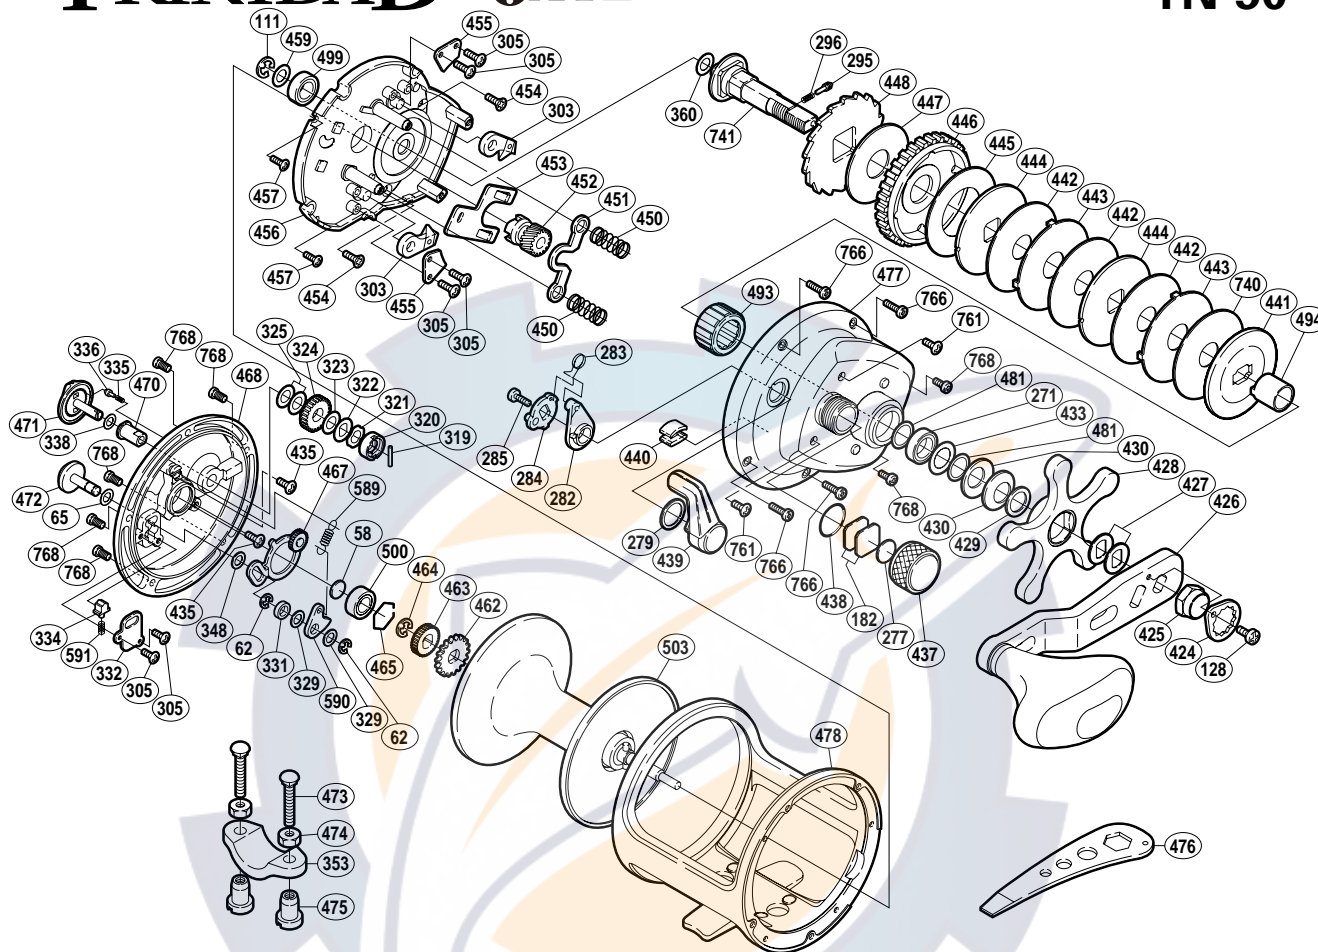

SHIMANO®

TRINIDAD A-RB

TN-50

Part No.	Description	Part No.	Description	Part No.	Description
TGT0058	Spacer "B"	TGT0424	Handle Nut Plate	TGT0465	Bearing Retainer
TGT0062	Click Pawl Retainer	TGT0425	Handle Nut	TGT0467	"BR" Set Plate
TGT0065	Spacer (A)	TGT0427	Drive Shaft Shield	TGT0468	Left Side Plate
TGT0111	Drive Shaft Retainer	TGT0428	Star Drag	TGT0470	"BR" Bushing
TGT0128	Handle Nut Plate Screw	TGT0429	Star Drag Washer	TGT0471	"BR" Dial
TGT0182	Cast Control Spacer (A)	TGT0430	Drag Spring Washer (10L)	TGT0472	Click Button
TGT0277	Cast Control Spacer (B)	TGT0433	Bearing Seal	TGT0477	Right Side Plate
TGT0279	Smoother	TGT0435	"BR" Set Plate Screw	TGT0478	One-Piece Frame
TGT0282	Eccentric Cam Bushing	TGT0437	Cast Control Cap	TGT0481	Bearing Thrust Washer
TGT0283	Clutch Spring	TGT0438	"O" Ring	TGT0486	Ball Bearing
TGT0284	Clutch Cam	TGT0439	Clutch Lever	TGT0493	Roller Clutch Bearing
TGT0285	Clutch Lever Screw	TGT0440	Line Clip	TGT0494	Roller Clutch Inner Tube
TGT0295	Click Pin	TGT0441	Key Washer	TGT0499	Ball Bearing
TGT0296	Click Spring	TGT0442	Drag Washer (D)	TGT0500	Ball Bearing
TGT0303	Anti-Reverse Pawl	TGT0443	Eared Washer (E)	TGT0501	Handle Assembly
TGT0305	Multi-Purpose Screw	TGT0444	Key Washer (C)	TGT0503	Spool Assembly
TGT0319	"BR" Cam Pin	TGT0445	Drag Washer (B)	TGT0589	Click Pawl Spring
TGT0320	"BR" Cam	TGT0446	Drive Gear	TGT0590	Click Pawl
TGT0321	"BR" Friction Washer	TGT0447	Drag Washer (A)	TGT0591	Click Spring
TGT0322	"BR" Washer (C)	TGT0448	Anti-Reverse Ratchet	TGT0740	Drag Washer (F)
TGT0323	"BR" Washer (A)	TGT0450	Yoke Spring	TGT0741	Drive Shaft
TGT0324	"BR" Gear (C)	TGT0451	Yoke	TGT0761	Right Side Plate Screw (C)
TGT0325	"BR" Washer (B)	TGT0452	Pinion Gear	TGT0766	Right Side Plate Screw (A)
TGT0329	Spacer (B)	TGT0453	Yoke Plate	TGT0768	Side Plate Screw
TGT0331	Click Pawl Spacer	TGT0454	Set Plate Screw (B)		
TGT0332	Click Spring Retainer	TGT0455	Anti-Reverse Pawl Keeper		
TGT0334	Click Spring Holder	TGT0456	Set Plate		
TGT0335	"BR" Click Spring	TGT0457	Set Plate Screw (A)	TGT0353	Rod Clamp (accessory)
TGT0336	"BR" Click Pin	TGT0459	Drive Shaft Washer (A)	TGT0473	Rod Clamp Bolt (accessory)
TGT0338	"BR" Washer (D)	TGT0462	Click Gear	TGT0474	Rod Clamp Nut (B) (accessory)
TGT0348	Spacer (C)	TGT0463	"BR" Gear (A)	TGT0475	Rod Clamp Nut (A) (accessory)
TGT0360	Drive Shaft Washer (B)	TGT0464	Click Gear Retainer	TGT0476	Wrench (accessory)