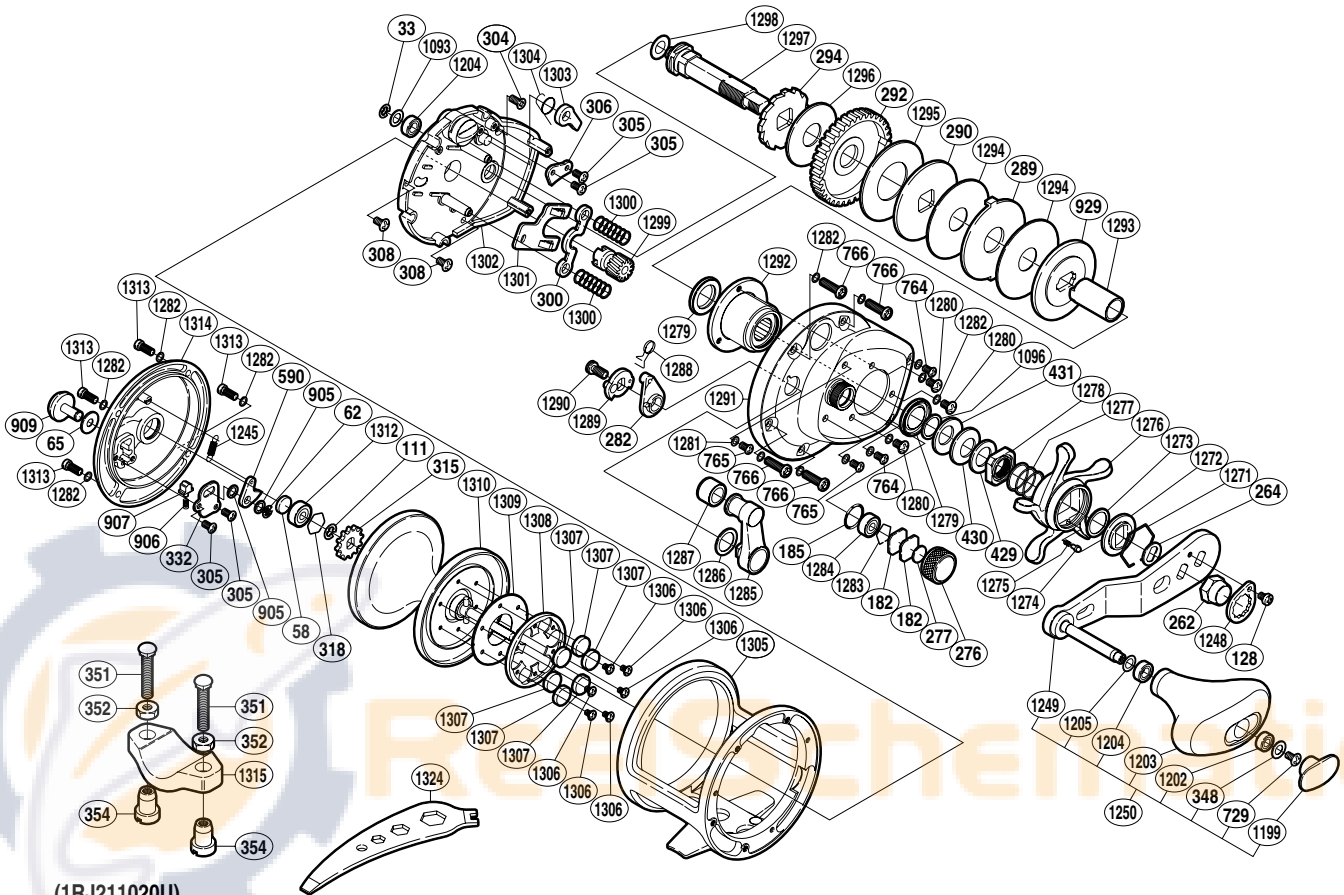

# SHIMANO

TRINIDAD SA-RB

TN-20DC

(1RJ211020U)

Part No.	Description	Part No.	Description	Part No.	Description
TGT0033	E Lock	TGT0905	Spacer	TGT1289	Clutch Cam
TGT0058	Spacer B	TGT0906	Click Spring	TGT1290	Screw
TGT0062	E Lock	TGT0907	Click Spring Holder	TGT1291	Right Side Plate
TGT0065	Spacer	TGT0909	Click Button	TGT1292	Drive Shaft Holder
TGT0111	E Lock	TGT0929	Key Washer	TGT1293	Roller Clutch Inner Tube
TGT0128	Screw	TGT1093	Washer	TGT1294	Drag Washer
TGT0182	Cast Control Spacer	TGT1096	Washer	TGT1295	Drag Washer
TGT0185	O Ring	TGT1199	Handle Knob Seal	TGT1296	Drag Washer
TGT0262	Handle Nut	TGT1202	Ball Bearing	TGT1297	Drive Shaft
TGT0264	Drive Shaft Shield	TGT1203	Handle Knob	TGT1298	Washer
TGT0276	Cast Control Cap	TGT1204	Ball Bearing	TGT1299	Pinion Gear
TGT0277	Cast Control Spacer	TGT1205	Washer	TGT1300	Yoke Spring
TGT0282	Eccentric Cam Bushing	TGT1245	Click Pawl Spring	TGT1301	Clutch Plate
TGT0289	Eared Washer	TGT1248	Handle Nut Plate	TGT1302	Set Plate Assembly
TGT0290	Key Washer	TGT1249	Handle Shank Assembly	TGT1303	Anti-Reverse Pawl
TGT0292	Drive Gear	TGT1250	Handle Assembly	TGT1304	Anti-Reverse Pawl Spring
TGT0294	Anti-Reverse Ratchet	TGT1271	Click Plate Retainer	TGT1305	One-Piece Frame
TGT0300	Yoke	TGT1272	Star Drag Click Plate	TGT1306	Screw
TGT0304	Screw	TGT1273	Washer	TGT1307	Magnet
TGT0305	Screw	TGT1274	Click Pin	TGT1308	Magnet Retainer
TGT0306	Anti-Reverse Pawl Keeper	TGT1275	Click Spring	TGT1309	Magnetic Plate
TGT0308	Screw	TGT1276	Star Drag	TGT1310	Spool Assembly
TGT0315	Click Gear	TGT1277	Star Drag Spring	TGT1312	Ball Bearing
TGT0318	Bearing Retainer	TGT1278	Star Drag Nut	TGT1313	Screw
TGT0332	Click Spring Retainer	TGT1279	Roller Clutch Water Proof	TGT1314	Left Side Plate
TGT0348	Washer	TGT1280	Screw		
TGT0429	Washer	TGT1281	Washer		
TGT0430	Coned Disc Spring (10L)	TGT1282	Washer		
TGT0431	Coned Disc Spring (10H)	TGT1283	Bearing Retainer	TGT0351	Rod Clamp Bolt (accessory)
TGT0590	Click Pawl	TGT1284	Ball Bearing	TGT0352	Rod Clamp Nut B (accessory)
TGT0729	Screw	TGT1285	Clutch Lever	TGT0354	Rod Clamp Nut A (accessory)
TGT0764	Screw	TGT1286	Smoothen	TGT1315	Rod Clamp (accessory)
TGT0765	Screw	TGT1287	Clutch Lever Protector		
TGT0766	Screw	TGT1288	Clutch Spring	TGT1324	Wrench (accessory)