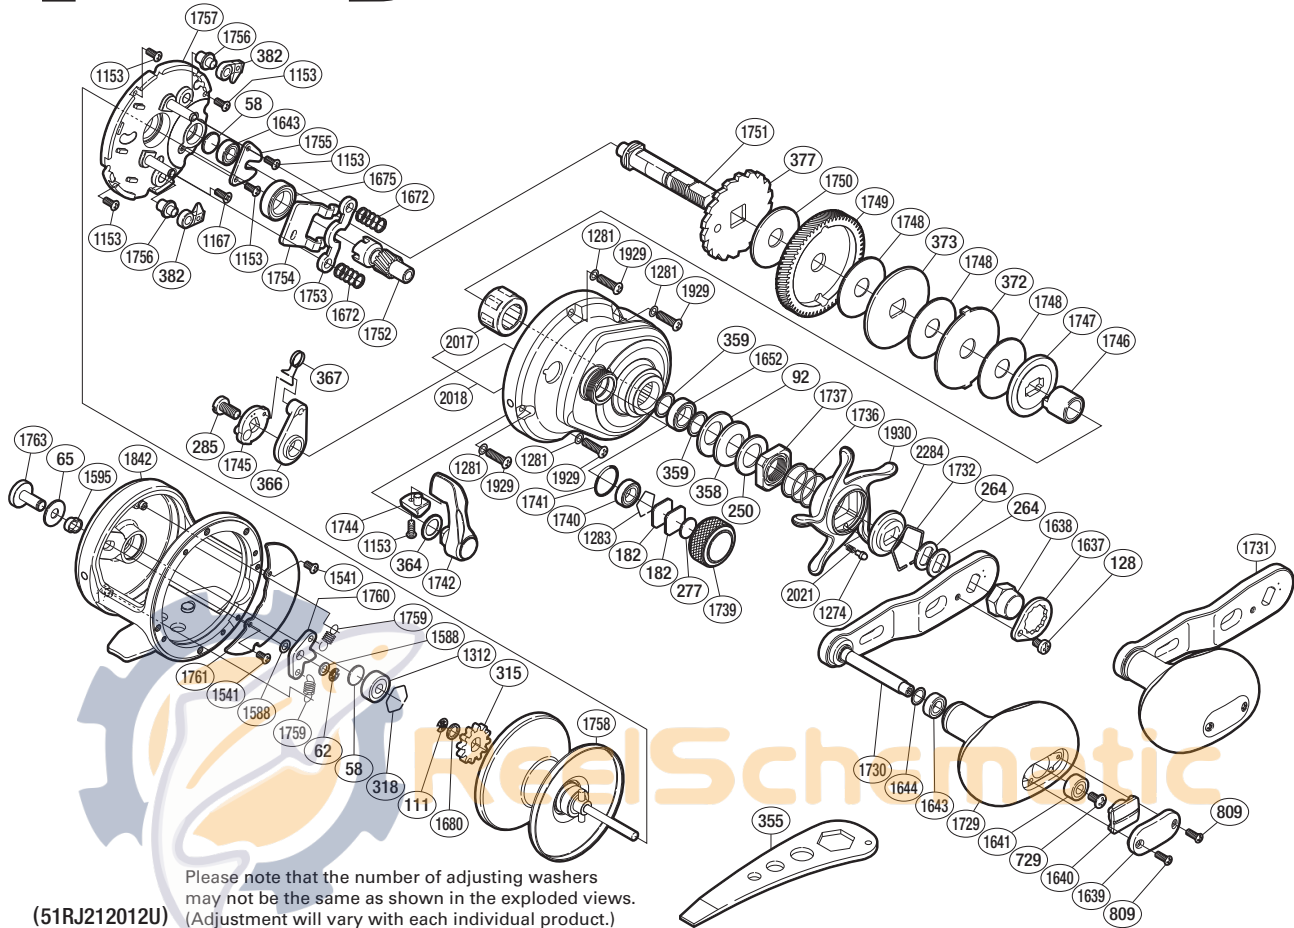

SHIMANO

TRINIDAD S A-RB

TN-12A

Please note that the number of adjusting washers may not be the same as shown in the exploded views. (Adjustment will vary with each individual product.)

(51RJ212012U)

Part No.	Description	Part No.	Description	Part No.	Description
TGT0058	Spacer B	TGT1283	Bearing Retainer	TGT1746	Roller Clutch Inner Tube
TGT0062	E Lock	TGT1312	Ball Bearing	TGT1747	Pressure Plate
TGT0065	Spacer	TGT1541	Screw	TGT1748	Drag Washer
TGT0092	Coned Disc Spring (8H)	TGT1588	Spacer	TGT1749	Drive Gear
TGT0111	E Lock	TGT1595	Click Switch Cam	TGT1750	Drag Washer
TGT0128	Screw	TGT1637	Handle Nut Plate	TGT1751	Drive Shaft
TGT0182	Cast Control Spacer	TGT1638	Handle Nut	TGT1752	Pinion Gear
TGT0250	Star Drag Washer	TGT1639	Handle Knob I.D. Plate	TGT1753	Yoke
TGT0264	Drive Shaft Shield	TGT1640	Handle Knob Seal	TGT1754	Clutch Plate
TGT0277	Cast Control Spacer	TGT1641	Ball Bearing	TGT1755	Drive Shaft Retainer
TGT0285	Screw	TGT1643	Ball Bearing	TGT1756	Anti-Reverse Pawl Pin
TGT0315	Click Gear	TGT1644	Washer	TGT1757	Set Plate
TGT0318	Bearing Retainer	TGT1652	Ball Bearing	TGT1758	Spool Assembly
TGT0358	Coned Disc Spring (8L)	TGT1672	Yoke Spring	TGT1759	Click Pawl Spring
TGT0359	Bearing Thrust Washer	TGT1675	Ball Bearing	TGT1760	Click Pawl
TGT0364	Smoother	TGT1680	Washer	TGT1761	Set Plate Sticker
TGT0366	Eccentric Cam Bushing	TGT1729	Handle Knob	TGT1763	Click Button
TGT0367	Clutch Spring	TGT1730	Handle Shank Assembly	TGT1842	One-Piece Frame
TGT0372	Eared Washer	TGT1731	Handle Assembly	TGT1929	Screw
TGT0373	Key Washer	TGT1732	Click Plate Retainer	TGT1930	Star Drag
TGT0377	Anti-Reverse Ratchet	TGT1736	Star Drag Spring	TGT2017	Roller Clutch Bearing
TGT0382	Anti-Reverse Pawl	TGT1737	Star Drag Nut	TGT2018	Right Side Plate
TGT0729	Screw	TGT1739	Cast Control Cap	TGT2021	Click Spring
TGT0809	Screw	TGT1740	Ball Bearing	TGT2284	Star Drag Click Plate
TGT1153	Screw	TGT1741	O Ring		
TGT1167	Screw	TGT1742	Clutch Lever		
TGT1274	Click Pin	TGT1744	Clutch Lever Protector		
TGT1281	Washer	TGT1745	Clutch Cam	TGT0355	Wrench (accessory)