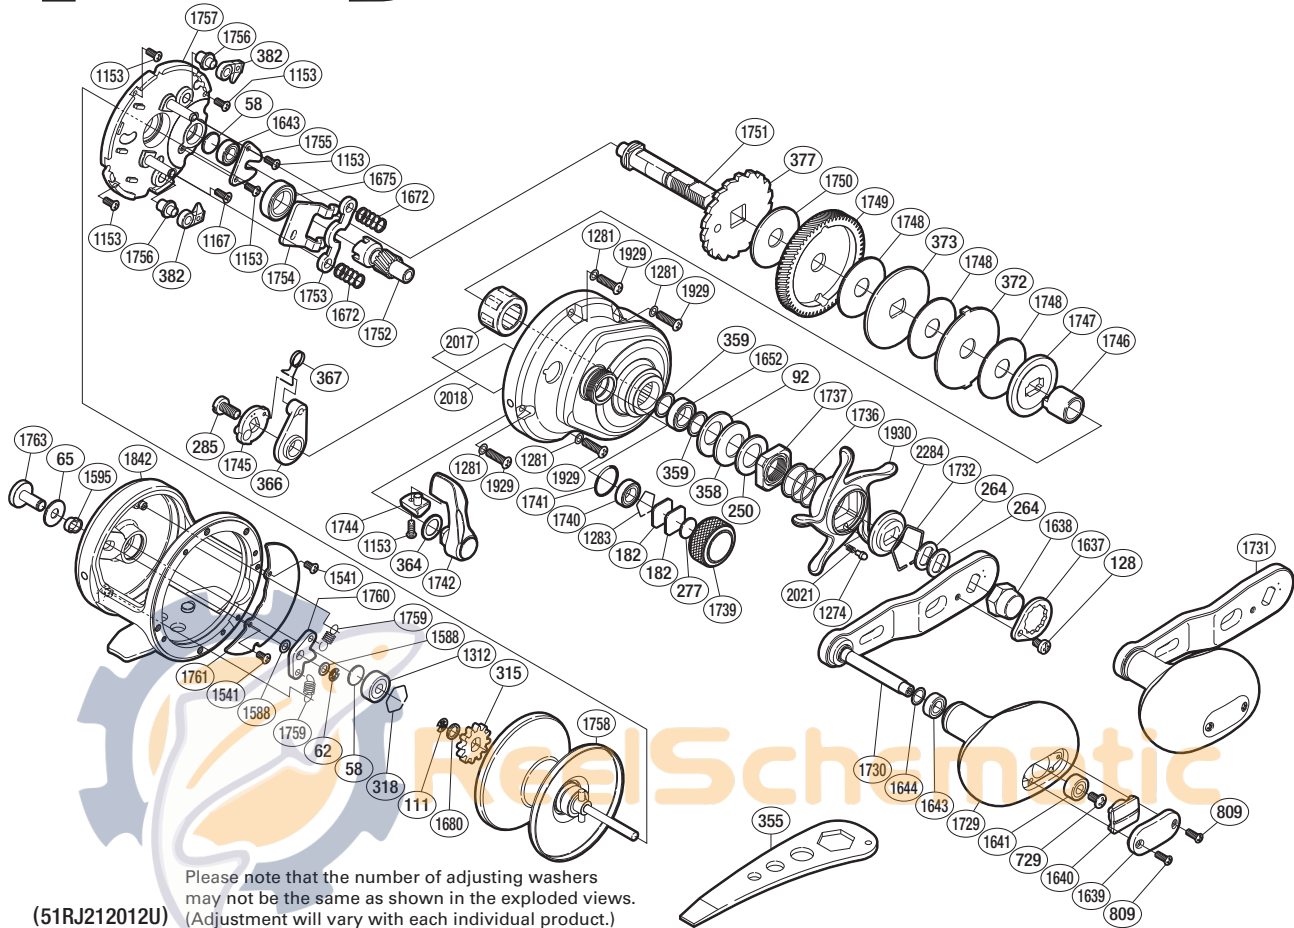

## TN-12A

Please note that the number of adjusting washers may not be the same as shown in the exploded views. (Adjustment will vary with each individual product.)

(51RJ212012U)

Part No.	Description	Part No.	Description	Part No.	Description
TGT0058	Spacer B	TGT1283	Bearing Retainer	TGT1746	Roller Clutch Inner Tube
TGT0062	E Lock	TGT1312	Ball Bearing	TGT1747	Pressure Plate
TGT0065	Spacer	TGT1541	Screw	TGT1748	Drag Washer
TGT0092	Coned Disc Spring (8H)	TGT1588	Spacer	TGT1749	Drive Gear
TGT0111	E Lock	TGT1595	Click Switch Cam	TGT1750	Drag Washer
TGT0128	Screw	TGT1637	Handle Nut Plate	TGT1751	Drive Shaft
TGT0182	Cast Control Spacer	TGT1638	Handle Nut	TGT1752	Pinion Gear
TGT0250	Star Drag Washer	TGT1639	Handle Knob I.D. Plate	TGT1753	Yoke
TGT0264	Drive Shaft Shield	TGT1640	Handle Knob Seal	TGT1754	Clutch Plate
TGT0277	Cast Control Spacer	TGT1641	Ball Bearing	TGT1755	Drive Shaft Retainer
TGT0285	Screw	TGT1643	Ball Bearing	TGT1756	Anti-Reverse Pawl Pin
TGT0315	Click Gear	TGT1644	Washer	TGT1757	Set Plate
TGT0318	Bearing Retainer	TGT1652	Ball Bearing	TGT1758	Spool Assembly
TGT0358	Coned Disc Spring (8L)	TGT1672	Yoke Spring	TGT1759	Click Pawl Spring
TGT0359	Bearing Thrust Washer	TGT1675	Ball Bearing	TGT1760	Click Pawl
TGT0364	Smoother	TGT1680	Washer	TGT1761	Set Plate Sticker
TGT0366	Eccentric Cam Bushing	TGT1729	Handle Knob	TGT1763	Click Button
TGT0367	Clutch Spring	TGT1730	Handle Shank Assembly	TGT1842	One-Piece Frame
TGT0372	Eared Washer	TGT1731	Handle Assembly	TGT1929	Screw
TGT0373	Key Washer	TGT1732	Click Plate Retainer	TGT1930	Star Drag
TGT0377	Anti-Reverse Ratchet	TGT1736	Star Drag Spring	TGT2017	Roller Clutch Bearing
TGT0382	Anti-Reverse Pawl	TGT1737	Star Drag Nut	TGT2018	Right Side Plate
TGT0729	Screw	TGT1739	Cast Control Cap	TGT2021	Click Spring
TGT0809	Screw	TGT1740	Ball Bearing	TGT2284	Star Drag Click Plate
TGT1153	Screw	TGT1741	O Ring		
TGT1167	Screw	TGT1742	Clutch Lever		
TGT1274	Click Pin	TGT1744	Clutch Lever Protector		
TGT1281	Washer	TGT1745	Clutch Cam	TGT0355	Wrench (accessory)