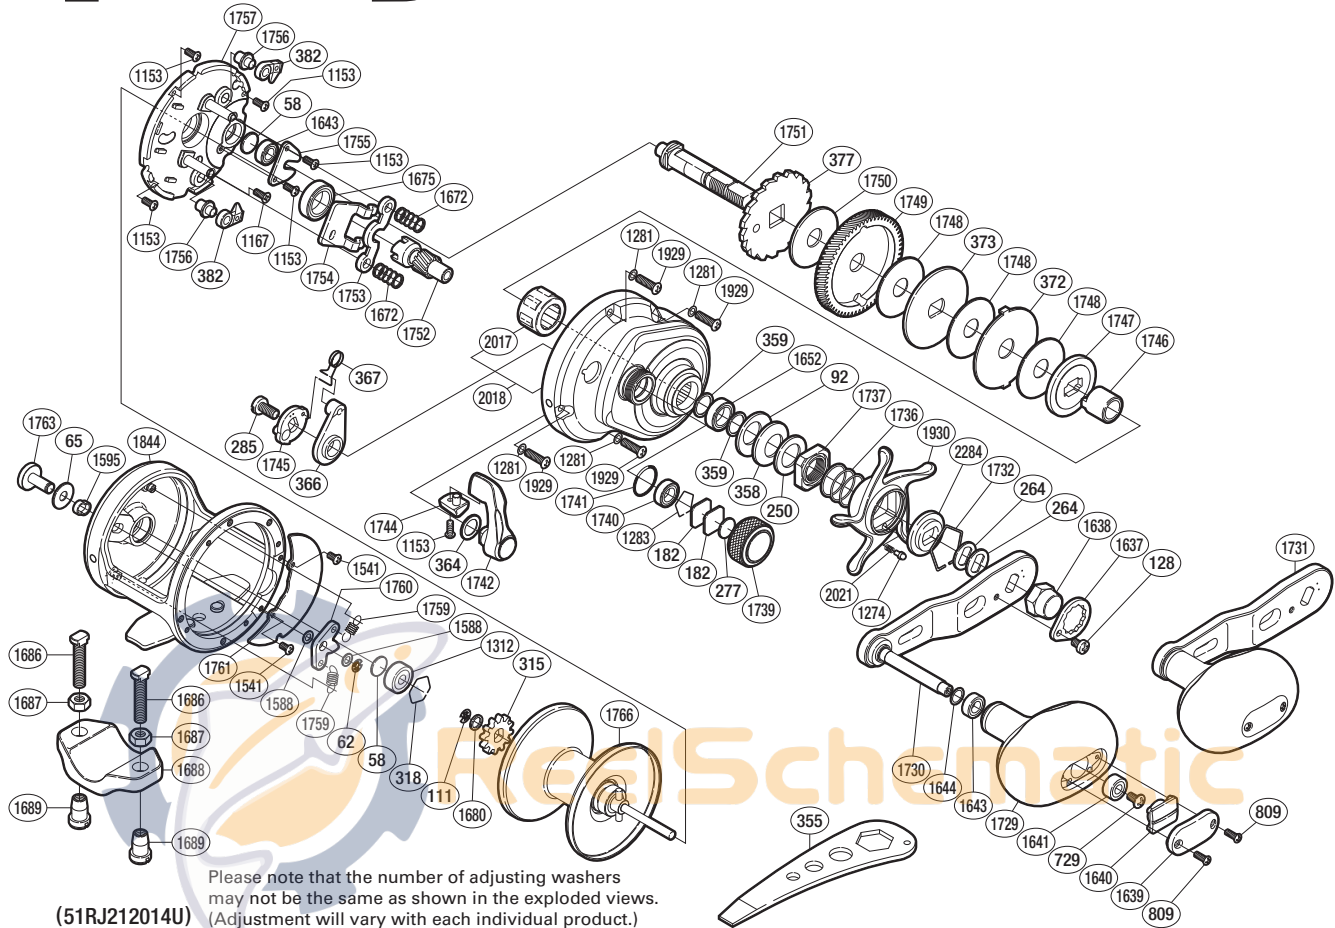

SHIMANO

TRINIDAD S A-RB

TN-14A

Please note that the number of adjusting washers may not be the same as shown in the exploded views. (Adjustment will vary with each individual product.)

(51RJ212014U)

Part No.	Description	Part No.	Description	Part No.	Description
TGT0058	Spacer B	TGT1312	Ball Bearing	TGT1748	Drag Washer
TGT0062	E Lock	TGT1541	Screw	TGT1749	Drive Gear
TGT0065	Spacer	TGT1588	Spacer	TGT1750	Drag Washer
TGT0092	Coned Disc Spring (8H)	TGT1595	Click Switch Cam	TGT1751	Drive Shaft
TGT0111	E Lock	TGT1637	Handle Nut Plate	TGT1752	Pinion Gear
TGT0128	Screw	TGT1638	Handle Nut	TGT1753	Yoke
TGT0182	Cast Control Spacer	TGT1639	Handle Knob I.D. Plate	TGT1754	Clutch Plate
TGT0250	Star Drag Washer	TGT1640	Handle Knob Seal	TGT1755	Drive Shaft Retainer
TGT0264	Drive Shaft Shield	TGT1641	Ball Bearing	TGT1756	Anti-Reverse Pawl Pin
TGT0277	Cast Control Spacer	TGT1643	Ball Bearing	TGT1757	Set Plate
TGT0285	Screw	TGT1644	Washer	TGT1759	Click Pawl Spring
TGT0315	Click Gear	TGT1652	Ball Bearing	TGT1760	Click Pawl
TGT0318	Bearing Retainer	TGT1672	Yoke Spring	TGT1761	Set Plate Sticker
TGT0358	Coned Disc Spring (8L)	TGT1675	Ball Bearing	TGT1763	Click Button
TGT0359	Bearing Thrust Washer	TGT1680	Washer	TGT1766	Spool Assembly
TGT0364	Smoother	TGT1729	Handle Knob	TGT1844	One-Piece Frame
TGT0366	Eccentric Cam Bushing	TGT1730	Handle Shank Assembly	TGT1929	Screw
TGT0367	Clutch Spring	TGT1731	Handle Assembly	TGT1930	Star Drag
TGT0372	Eared Washer	TGT1732	Click Plate Retainer	TGT2017	Roller Clutch Bearing
TGT0373	Key Washer	TGT1736	Star Drag Spring	TGT2018	Right Side Plate
TGT0377	Anti-Reverse Ratchet	TGT1737	Star Drag Nut	TGT2021	Click Spring
TGT0382	Anti-Reverse Pawl	TGT1739	Cast Control Cap	TGT2284	Star Drag Click Plate
TGT0729	Screw	TGT1740	Ball Bearing		
TGT0809	Screw	TGT1741	O Ring	TGT1686	Rod Clamp Bolt (accessory)
TGT1153	Screw	TGT1742	Clutch Lever	TGT1687	Rod Clamp Nut B (accessory)
TGT1167	Screw	TGT1744	Clutch Lever Protector	TGT1688	Rod Clamp (accessory)
TGT1274	Click Pin	TGT1745	Clutch Cam	TGT1689	Rod Clamp Nut A (accessory)
TGT1281	Washer	TGT1746	Roller Clutch Inner Tube		
TGT1283	Bearing Retainer	TGT1747	Pressure Plate	TGT0355	Wrench (accessory)