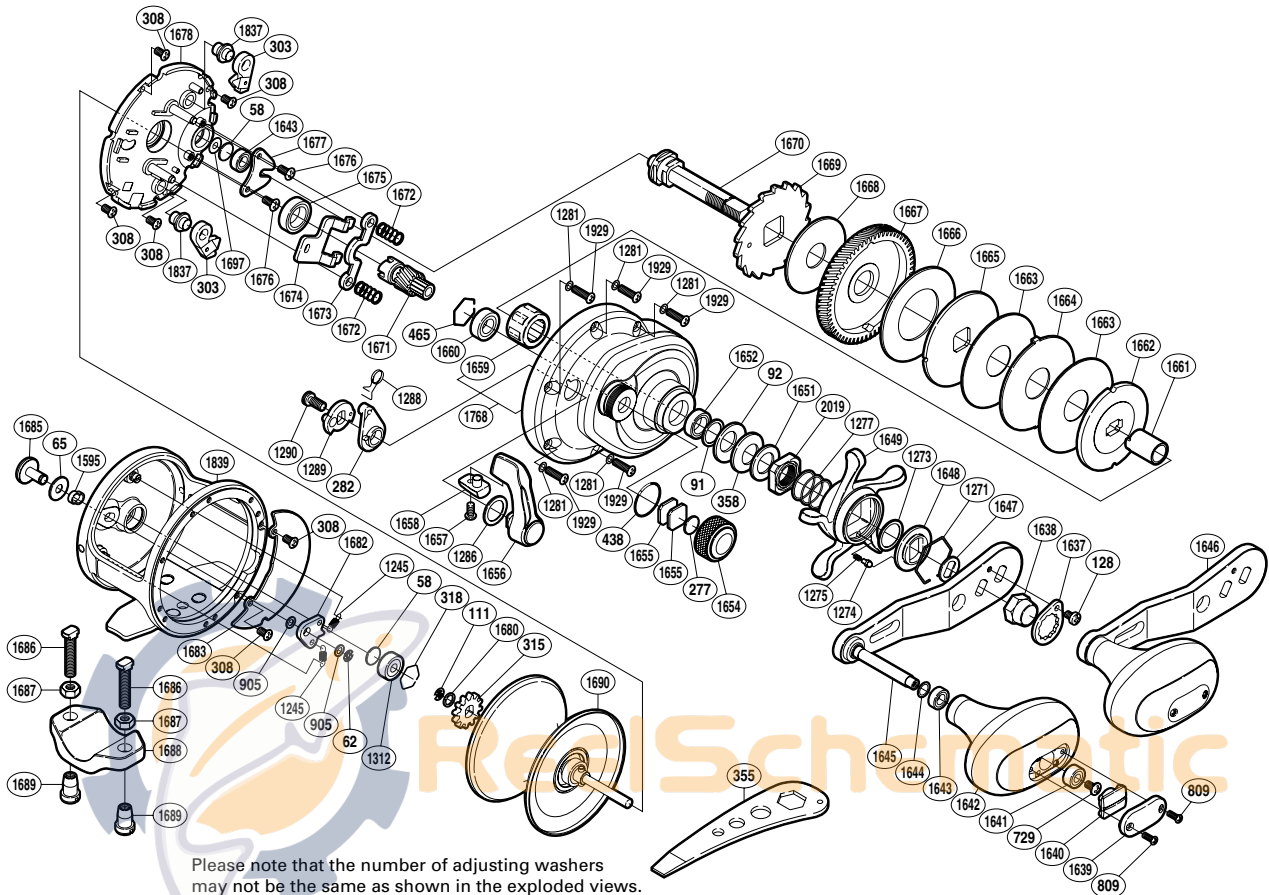

## TN-16A

Please note that the number of adjusting washers may not be the same as shown in the exploded views. (Adjustment will vary with each individual product.)

(1RJ212016U)

Part No.	Description	Part No.	Description	Part No.	Description
TGT0058	Spacer B	TGT1312	Ball Bearing	TGT1667	Drive Gear
TGT0062	E Lock	TGT1595	Click Switch Cam	TGT1668	Drag Washer
TGT0065	Spacer	TGT1637	Handle Nut Plate	TGT1669	Anti-Reverse Ratchet
TGT0091	Washer	TGT1638	Handle Nut	TGT1670	Drive Shaft
TGT0092	Coned Disc Spring (8H)	TGT1639	Handle Knob I.D. Plate	TGT1671	Pinion Gear
TGT0111	E Lock	TGT1640	Handle Knob Seal	TGT1672	Yoke Spring
TGT0128	Screw	TGT1641	Ball Bearing	TGT1673	Yoke
TGT0277	Cast Control Spacer	TGT1642	Handle Knob	TGT1674	Clutch Plate
TGT0282	Eccentric Cam Bushing	TGT1643	Ball Bearing	TGT1675	Ball Bearing
TGT0303	Anti-Reverse Pawl	TGT1644	Washer	TGT1676	Screw
TGT0308	Screw	TGT1645	Handle Shank Assembly	TGT1677	Drive Shaft Retainer
TGT0315	Click Gear	TGT1646	Handle Assembly	TGT1678	Set Plate
TGT0318	Bearing Retainer	TGT1647	Drive Shaft Shield	TGT1680	Washer
TGT0358	Coned Disc Spring (8L)	TGT1648	Star Drag Click Plate	TGT1682	Click Pawl
TGT0438	O Ring	TGT1649	Star Drag	TGT1683	Set Plate Sticker
TGT0465	Bearing Retainer	TGT1651	Star Drag Spacer	TGT1685	Click Button
TGT0729	Screw	TGT1652	Ball Bearing	TGT1690	Spool Assembly
TGT0809	Screw	TGT1654	Cast Control Cap	TGT1697	Washer
TGT0905	Spacer	TGT1655	Cast Control Spacer	TGT1768	Right Side Plate
TGT1245	Click Pawl Spring	TGT1656	Clutch Lever	TGT1837	Anti-Reverse Pawl Shaft
TGT1271	Click Plate Retainer	TGT1657	Screw	TGT1839	One-Piece Frame
TGT1273	Washer	TGT1658	Clutch Lever Protector	TGT1929	Screw
TGT1274	Click Pin	TGT1659	Roller Clutch Bearing	TGT2019	Star Drag Nut
TGT1275	Click Spring	TGT1660	Ball Bearing		
TGT1277	Star Drag Spring	TGT1661	Roller Clutch Inner Tube	TGT1686	Rod Clamp Bolt (accessory)
TGT1281	Washer	TGT1662	Pressure Plate	TGT1687	Rod Clamp Nut B (accessory)
TGT1286	Smoother	TGT1663	Drag Washer	TGT1688	Rod Clamp (accessory)
TGT1288	Clutch Spring	TGT1664	Eared Washer	TGT1689	Rod Clamp Nut A (accessory)
TGT1289	Clutch Cam	TGT1665	Drag Washer		
TGT1290	Screw	TGT1666	Drag Washer	TGT0355	Wrench (accessory)