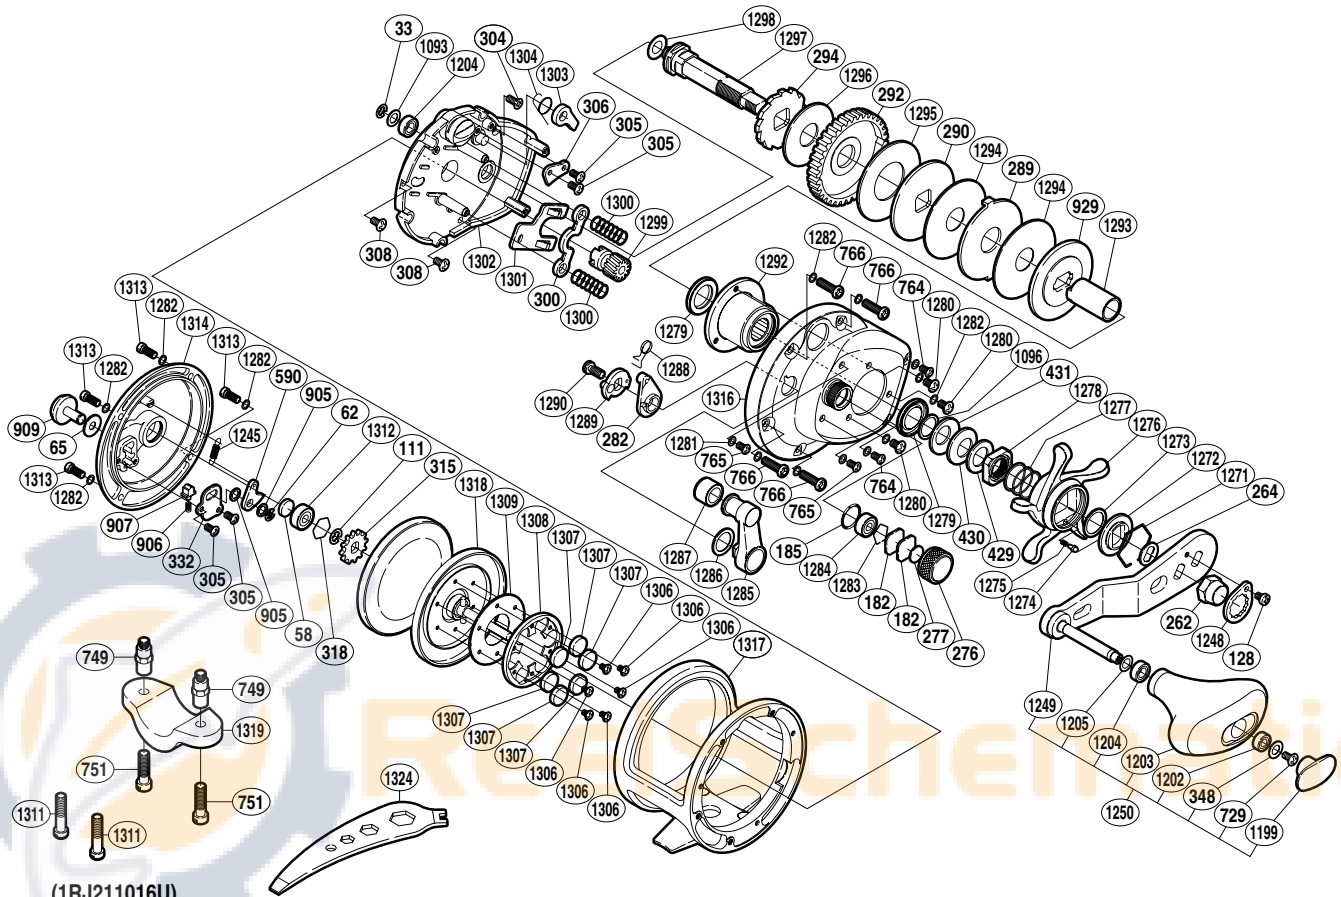

SHIMANO

TRINIDAD SA-RB

TN-16DC

(1RJ211016U)

Part No.	Description	Part No.	Description	Part No.	Description
TGT0033	E Lock	TGT0905	Spacer	TGT1289	Clutch Cam
TGT0058	Spacer B	TGT0906	Click Spring	TGT1290	Screw
TGT0062	E Lock	TGT0907	Click Spring Holder	TGT1292	Drive Shaft Holder
TGT0065	Spacer	TGT0909	Click Button	TGT1293	Roller Clutch Inner Tube
TGT0111	E Lock	TGT0929	Key Washer	TGT1294	Drag Washer
TGT0128	Screw	TGT1093	Washer	TGT1295	Drag Washer
TGT0182	Cast Control Spacer	TGT1096	Washer	TGT1296	Drag Washer
TGT0185	O Ring	TGT1199	Handle Knob Seal	TGT1297	Drive Shaft
TGT0262	Handle Nut	TGT1202	Ball Bearing	TGT1298	Washer
TGT0264	Drive Shaft Shield	TGT1203	Handle Knob	TGT1299	Pinion Gear
TGT0276	Cast Control Cap	TGT1204	Ball Bearing	TGT1300	Yoke Spring
TGT0277	Cast Control Spacer	TGT1205	Washer	TGT1301	Clutch Plate
TGT0282	Eccentric Cam Bushing	TGT1245	Click Pawl Spring	TGT1302	Set Plate Assembly
TGT0289	Eared Washer	TGT1248	Handle Nut Plate	TGT1303	Anti-Reverse Pawl
TGT0290	Key Washer	TGT1249	Handle Shank Assembly	TGT1304	Anti-Reverse Pawl Spring
TGT0292	Drive Gear	TGT1250	Handle Assembly	TGT1306	Screw
TGT0294	Anti-Reverse Ratchet	TGT1271	Click Plate Retainer	TGT1307	Magnet
TGT0300	Yoke	TGT1272	Star Drag Click Plate	TGT1308	Magnet Retainer
TGT0304	Screw	TGT1273	Washer	TGT1309	Magnetic Plate
TGT0305	Screw	TGT1274	Click Pin	TGT1312	Ball Bearing
TGT0306	Anti-Reverse Pawl Keeper	TGT1275	Click Spring	TGT1313	Screw
TGT0308	Screw	TGT1276	Star Drag	TGT1314	Left Side Plate
TGT0315	Click Gear	TGT1277	Star Drag Spring	TGT1316	Right Side Plate
TGT0318	Bearing Retainer	TGT1278	Star Drag Nut	TGT1317	One-Piece Frame
TGT0332	Click Spring Retainer	TGT1279	Roller Clutch Water Proof	TGT1318	Spool Assembly
TGT0348	Washer	TGT1280	Screw		
TGT0429	Washer	TGT1281	Washer		
TGT0430	Coned Disc Spring (10L)	TGT1282	Washer		
TGT0431	Coned Disc Spring (10H)	TGT1283	Bearing Retainer	TGT0749	Rod Clamp Nut (accessory)
TGT0590	Click Pawl	TGT1284	Ball Bearing	TGT0751	Rod Clamp Bolt (accessory)
TGT0729	Screw	TGT1285	Clutch Lever	TGT1311	Rod Clamp Bolt (accessory)
TGT0764	Screw	TGT1286	Smoothen	TGT1319	Rod Clamp (accessory)
TGT0765	Screw	TGT1287	Clutch Lever Protector		
TGT0766	Screw	TGT1288	Clutch Spring	TGT1324	Wrench (accessory)