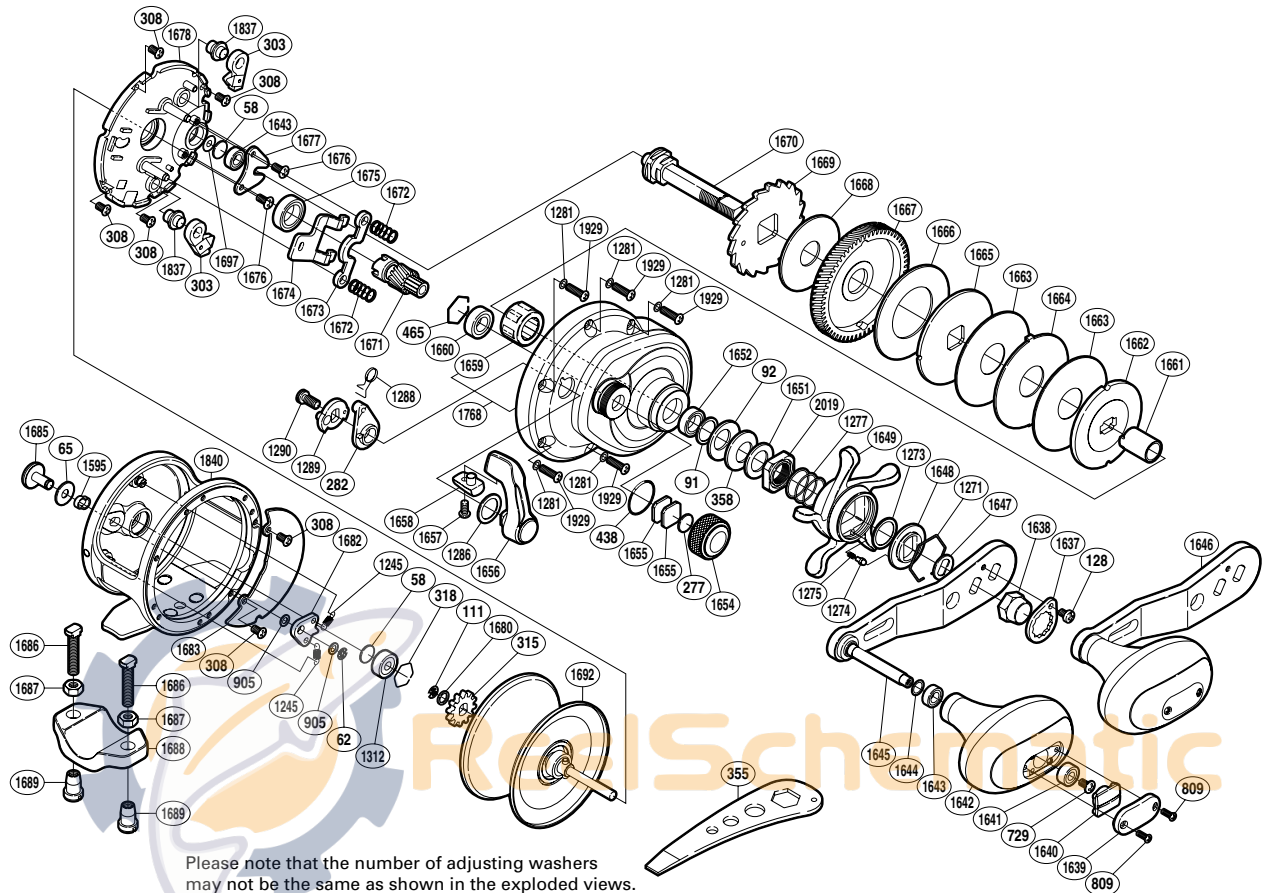

SHIMANO

TRINIDAD SA-RB

TN-16NA

Please note that the number of adjusting washers may not be the same as shown in the exploded views. (Adjustment will vary with each individual product.)

(1RJ212018U)

Part No.	Description	Part No.	Description	Part No.	Description
TGT0058	Spacer B	TGT1312	Ball Bearing	TGT1667	Drive Gear
TGT0062	E Lock	TGT1595	Click Switch Cam	TGT1668	Drag Washer
TGT0065	Spacer	TGT1637	Handle Nut Plate	TGT1669	Anti-Reverse Ratchet
TGT0091	Washer	TGT1638	Handle Nut	TGT1670	Drive Shaft
TGT0092	Coned Disc Spring (8H)	TGT1639	Handle Knob I.D. Plate	TGT1671	Pinion Gear
TGT0111	E Lock	TGT1640	Handle Knob Seal	TGT1672	Yoke Spring
TGT0128	Screw	TGT1641	Ball Bearing	TGT1673	Yoke
TGT0277	Cast Control Spacer	TGT1642	Handle Knob	TGT1674	Clutch Plate
TGT0282	Eccentric Cam Bushing	TGT1643	Ball Bearing	TGT1675	Ball Bearing
TGT0303	Anti-Reverse Pawl	TGT1644	Washer	TGT1676	Screw
TGT0308	Screw	TGT1645	Handle Shank Assembly	TGT1677	Drive Shaft Retainer
TGT0315	Click Gear	TGT1646	Handle Assembly	TGT1678	Set Plate
TGT0318	Bearing Retainer	TGT1647	Drive Shaft Shield	TGT1680	Washer
TGT0358	Coned Disc Spring (8L)	TGT1648	Star Drag Click Plate	TGT1682	Click Pawl
TGT0438	O Ring	TGT1649	Star Drag	TGT1683	Set Plate Sticker
TGT0465	Bearing Retainer	TGT1651	Star Drag Spacer	TGT1685	Click Button
TGT0729	Screw	TGT1652	Ball Bearing	TGT1692	Spool Assembly
TGT0809	Screw	TGT1654	Cast Control Cap	TGT1697	Washer
TGT0905	Spacer	TGT1655	Cast Control Spacer	TGT1768	Right Side Plate
TGT1245	Click Pawl Spring	TGT1656	Clutch Lever	TGT1837	Anti-Reverse Pawl Shaft
TGT1271	Click Plate Retainer	TGT1657	Screw	TGT1840	One-Piece Frame
TGT1273	Washer	TGT1658	Clutch Lever Protector	TGT1929	Screw
TGT1274	Click Pin	TGT1659	Roller Clutch Bearing	TGT2019	Star Drag Nut
TGT1275	Click Spring	TGT1660	Ball Bearing		
TGT1277	Star Drag Spring	TGT1661	Roller Clutch Inner Tube	TGT1686	Rod Clamp Bolt (accessory)
TGT1281	Washer	TGT1662	Pressure Plate	TGT1687	Rod Clamp Nut B (accessory)
TGT1286	Smoothing	TGT1663	Drag Washer	TGT1688	Rod Clamp (accessory)
TGT1288	Clutch Spring	TGT1664	Eared Washer	TGT1689	Rod Clamp Nut A (accessory)
TGT1289	Clutch Cam	TGT1665	Drag Washer		
TGT1290	Screw	TGT1666	Drag Washer	TGT0355	Wrench (accessory)