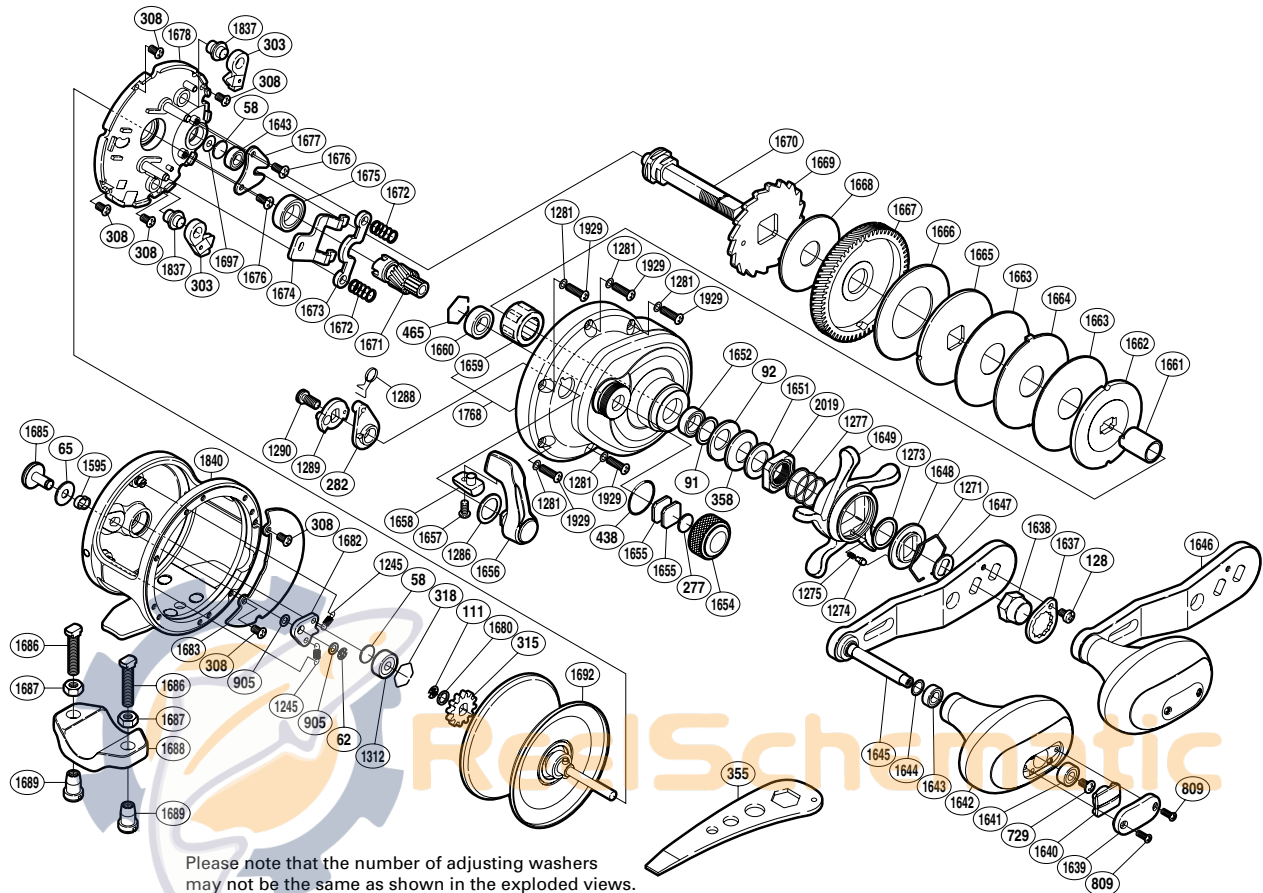

## TN-16NA

Please note that the number of adjusting washers may not be the same as shown in the exploded views. (Adjustment will vary with each individual product.)

(1RJ212018U)

Part No.	Description	Part No.	Description	Part No.	Description
TGT0058	Spacer B	TGT1312	Ball Bearing	TGT1667	Drive Gear
TGT0062	E Lock	TGT1595	Click Switch Cam	TGT1668	Drag Washer
TGT0065	Spacer	TGT1637	Handle Nut Plate	TGT1669	Anti-Reverse Ratchet
TGT0091	Washer	TGT1638	Handle Nut	TGT1670	Drive Shaft
TGT0092	Coned Disc Spring (8H)	TGT1639	Handle Knob I.D. Plate	TGT1671	Pinion Gear
TGT0111	E Lock	TGT1640	Handle Knob Seal	TGT1672	Yoke Spring
TGT0128	Screw	TGT1641	Ball Bearing	TGT1673	Yoke
TGT0277	Cast Control Spacer	TGT1642	Handle Knob	TGT1674	Clutch Plate
TGT0282	Eccentric Cam Bushing	TGT1643	Ball Bearing	TGT1675	Ball Bearing
TGT0303	Anti-Reverse Pawl	TGT1644	Washer	TGT1676	Screw
TGT0308	Screw	TGT1645	Handle Shank Assembly	TGT1677	Drive Shaft Retainer
TGT0315	Click Gear	TGT1646	Handle Assembly	TGT1678	Set Plate
TGT0318	Bearing Retainer	TGT1647	Drive Shaft Shield	TGT1680	Washer
TGT0358	Coned Disc Spring (8L)	TGT1648	Star Drag Click Plate	TGT1682	Click Pawl
TGT0438	O Ring	TGT1649	Star Drag	TGT1683	Set Plate Sticker
TGT0465	Bearing Retainer	TGT1651	Star Drag Spacer	TGT1685	Click Button
TGT0729	Screw	TGT1652	Ball Bearing	TGT1692	Spool Assembly
TGT0809	Screw	TGT1654	Cast Control Cap	TGT1697	Washer
TGT0905	Spacer	TGT1655	Cast Control Spacer	TGT1768	Right Side Plate
TGT1245	Click Pawl Spring	TGT1656	Clutch Lever	TGT1837	Anti-Reverse Pawl Shaft
TGT1271	Click Plate Retainer	TGT1657	Screw	TGT1840	One-Piece Frame
TGT1273	Washer	TGT1658	Clutch Lever Protector	TGT1929	Screw
TGT1274	Click Pin	TGT1659	Roller Clutch Bearing	TGT2019	Star Drag Nut
TGT1275	Click Spring	TGT1660	Ball Bearing		
TGT1277	Star Drag Spring	TGT1661	Roller Clutch Inner Tube	TGT1686	Rod Clamp Bolt (accessory)
TGT1281	Washer	TGT1662	Pressure Plate	TGT1687	Rod Clamp Nut B (accessory)
TGT1286	Smoothing	TGT1663	Drag Washer	TGT1688	Rod Clamp (accessory)
TGT1288	Clutch Spring	TGT1664	Eared Washer	TGT1689	Rod Clamp Nut A (accessory)
TGT1289	Clutch Cam	TGT1665	Drag Washer		
TGT1290	Screw	TGT1666	Drag Washer	TGT0355	Wrench (accessory)