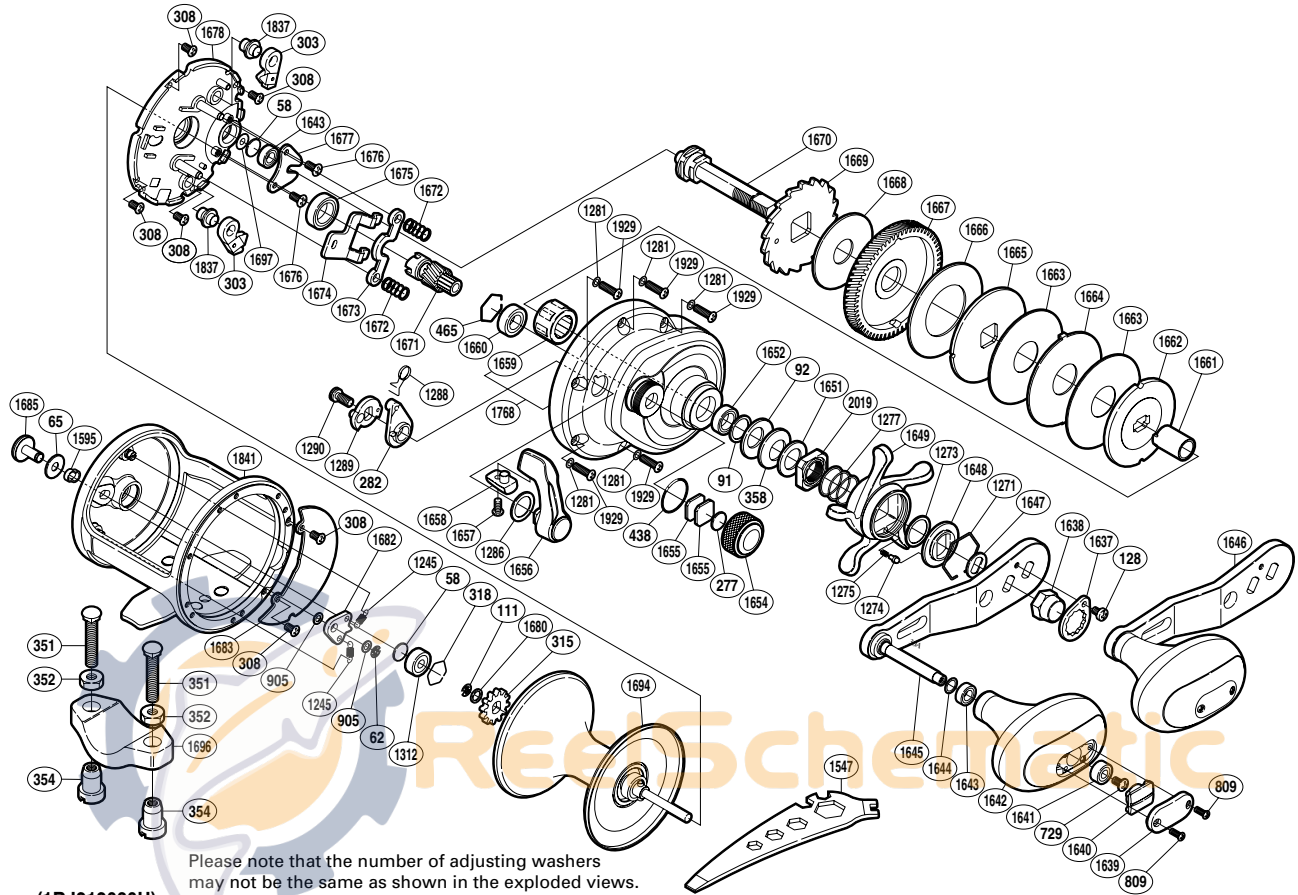

SHIMANO

TRINIDAD SA-RB

TN-30A

Please note that the number of adjusting washers may not be the same as shown in the exploded views. (Adjustment will vary with each individual product.)

(1RJ212030U)

Part No.	Description	Part No.	Description	Part No.	Description
TGT0058	Spacer B	TGT1312	Ball Bearing	TGT1667	Drive Gear
TGT0062	E Lock	TGT1595	Click Switch Cam	TGT1668	Drag Washer
TGT0065	Spacer	TGT1637	Handle Nut Plate	TGT1669	Anti-Reverse Ratchet
TGT0091	Washer	TGT1638	Handle Nut	TGT1670	Drive Shaft
TGT0092	Coned Disc Spring (8H)	TGT1639	Handle Knob I.D. Plate	TGT1671	Pinion Gear
TGT0111	E Lock	TGT1640	Handle Knob Seal	TGT1672	Yoke Spring
TGT0128	Screw	TGT1641	Ball Bearing	TGT1673	Yoke
TGT0277	Cast Control Spacer	TGT1642	Handle Knob	TGT1674	Clutch Plate
TGT0282	Eccentric Cam Bushing	TGT1643	Ball Bearing	TGT1675	Ball Bearing
TGT0303	Anti-Reverse Pawl	TGT1644	Washer	TGT1676	Screw
TGT0308	Screw	TGT1645	Handle Shank Assembly	TGT1677	Drive Shaft Retainer
TGT0315	Click Gear	TGT1646	Handle Assembly	TGT1678	Set Plate
TGT0318	Bearing Retainer	TGT1647	Drive Shaft Shield	TGT1680	Washer
TGT0358	Coned Disc Spring (8L)	TGT1648	Star Drag Click Plate	TGT1682	Click Pawl
TGT0438	O Ring	TGT1649	Star Drag	TGT1683	Set Plate Sticker
TGT0465	Bearing Retainer	TGT1651	Star Drag Spacer	TGT1685	Click Button
TGT0729	Screw	TGT1652	Ball Bearing	TGT1694	Spool Assembly
TGT0809	Screw	TGT1654	Cast Control Cap	TGT1697	Washer
TGT0905	Spacer	TGT1655	Cast Control Spacer	TGT1768	Right Side Plate
TGT1245	Click Pawl Spring	TGT1656	Clutch Lever	TGT1837	Anti-Reverse Pawl Shaft
TGT1271	Click Plate Retainer	TGT1657	Screw	TGT1841	One-Piece Frame
TGT1273	Washer	TGT1658	Clutch Lever Protector	TGT1929	Screw
TGT1274	Click Pin	TGT1659	Roller Clutch Bearing	TGT2019	Star Drag Nut
TGT1275	Click Spring	TGT1660	Ball Bearing		
TGT1277	Star Drag Spring	TGT1661	Roller Clutch Inner Tube	TGT0351	Rod Clamp Bolt (accessory)
TGT1281	Washer	TGT1662	Pressure Plate	TGT0352	Rod Clamp Nut B (accessory)
TGT1286	Smoother	TGT1663	Drag Washer	TGT0354	Rod Clamp Nut A (accessory)
TGT1288	Clutch Spring	TGT1664	Eared Washer	TGT1696	Rod Clamp (accessory)
TGT1289	Clutch Cam	TGT1665	Drag Washer		
TGT1290	Screw	TGT1666	Drag Washer	TGT1547	Wrench (accessory)