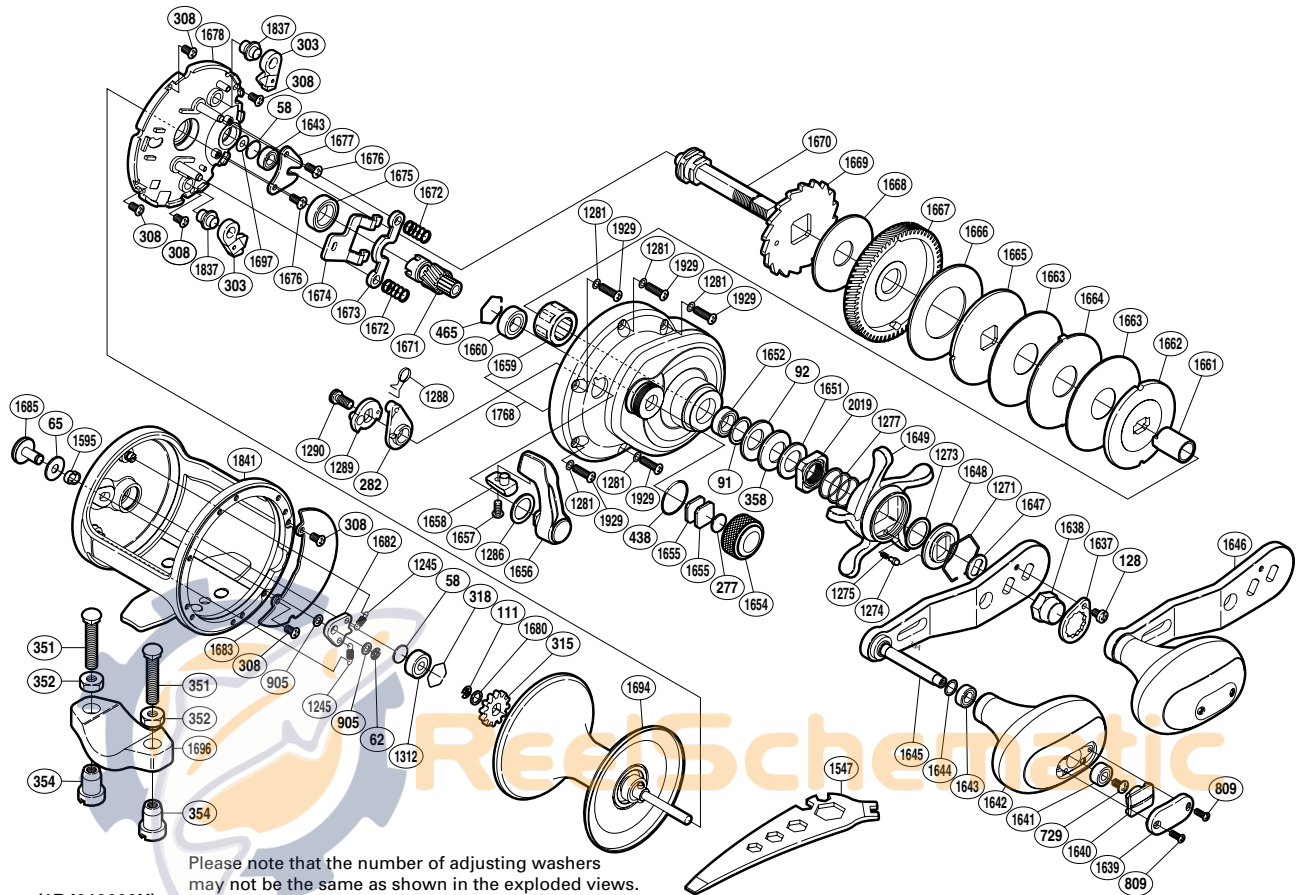

## TN-30A

Please note that the number of adjusting washers may not be the same as shown in the exploded views. (Adjustment will vary with each individual product.)

(1RJ212030U)

Part No.	Description	Part No.	Description	Part No.	Description
TGT0058	Spacer B	TGT1312	Ball Bearing	TGT1667	Drive Gear
TGT0062	E Lock	TGT1595	Click Switch Cam	TGT1668	Drag Washer
TGT0065	Spacer	TGT1637	Handle Nut Plate	TGT1669	Anti-Reverse Ratchet
TGT0091	Washer	TGT1638	Handle Nut	TGT1670	Drive Shaft
TGT0092	Coned Disc Spring (8H)	TGT1639	Handle Knob I.D. Plate	TGT1671	Pinion Gear
TGT0111	E Lock	TGT1640	Handle Knob Seal	TGT1672	Yoke Spring
TGT0128	Screw	TGT1641	Ball Bearing	TGT1673	Yoke
TGT0277	Cast Control Spacer	TGT1642	Handle Knob	TGT1674	Clutch Plate
TGT0282	Eccentric Cam Bushing	TGT1643	Ball Bearing	TGT1675	Ball Bearing
TGT0303	Anti-Reverse Pawl	TGT1644	Washer	TGT1676	Screw
TGT0308	Screw	TGT1645	Handle Shank Assembly	TGT1677	Drive Shaft Retainer
TGT0315	Click Gear	TGT1646	Handle Assembly	TGT1678	Set Plate
TGT0318	Bearing Retainer	TGT1647	Drive Shaft Shield	TGT1680	Washer
TGT0358	Coned Disc Spring (8L)	TGT1648	Star Drag Click Plate	TGT1682	Click Pawl
TGT0438	O Ring	TGT1649	Star Drag	TGT1683	Set Plate Sticker
TGT0465	Bearing Retainer	TGT1651	Star Drag Spacer	TGT1685	Click Button
TGT0729	Screw	TGT1652	Ball Bearing	TGT1694	Spool Assembly
TGT0809	Screw	TGT1654	Cast Control Cap	TGT1697	Washer
TGT0905	Spacer	TGT1655	Cast Control Spacer	TGT1768	Right Side Plate
TGT1245	Click Pawl Spring	TGT1656	Clutch Lever	TGT1837	Anti-Reverse Pawl Shaft
TGT1271	Click Plate Retainer	TGT1657	Screw	TGT1841	One-Piece Frame
TGT1273	Washer	TGT1658	Clutch Lever Protector	TGT1929	Screw
TGT1274	Click Pin	TGT1659	Roller Clutch Bearing	TGT2019	Star Drag Nut
TGT1275	Click Spring	TGT1660	Ball Bearing		
TGT1277	Star Drag Spring	TGT1661	Roller Clutch Inner Tube	TGT0351	Rod Clamp Bolt (accessory)
TGT1281	Washer	TGT1662	Pressure Plate	TGT0352	Rod Clamp Nut B (accessory)
TGT1286	Smoother	TGT1663	Drag Washer	TGT0354	Rod Clamp Nut A (accessory)
TGT1288	Clutch Spring	TGT1664	Eared Washer	TGT1696	Rod Clamp (accessory)
TGT1289	Clutch Cam	TGT1665	Drag Washer		
TGT1290	Screw	TGT1666	Drag Washer	TGT1547	Wrench (accessory)