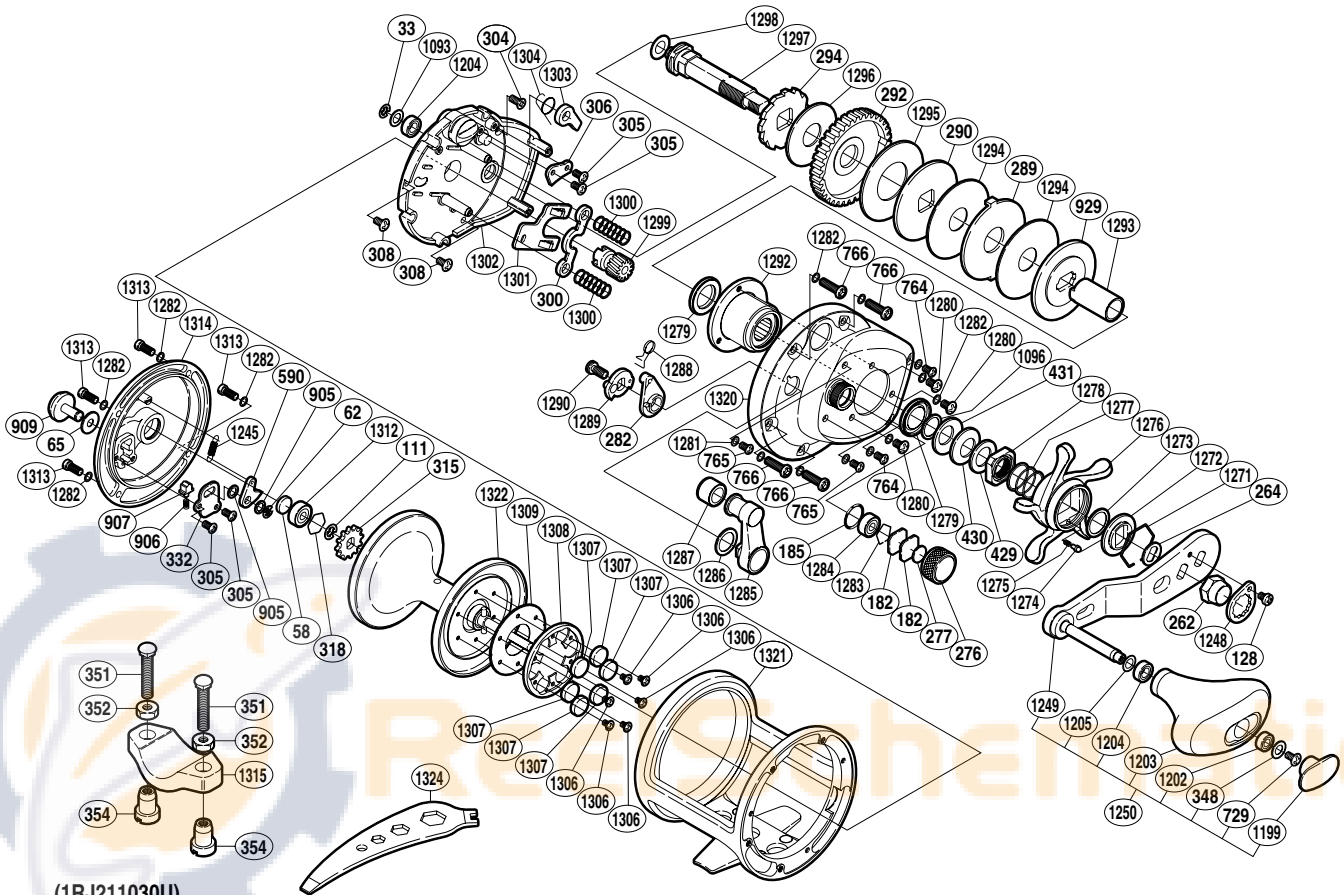

## TN-30DC

(1RJ211030U)

Part No.	Description	Part No.	Description	Part No.	Description
TGT0033	E Lock	TGT0905	Spacer	TGT1289	Clutch Cam
TGT0058	Spacer B	TGT0906	Click Spring	TGT1290	Screw
TGT0062	E Lock	TGT0907	Click Spring Holder	TGT1292	Drive Shaft Holder
TGT0065	Spacer	TGT0909	Click Button	TGT1293	Roller Clutch Inner Tube
TGT0111	E Lock	TGT0929	Key Washer	TGT1294	Drag Washer
TGT0128	Screw	TGT1093	Washer	TGT1295	Drag Washer
TGT0182	Cast Control Spacer	TGT1096	Washer	TGT1296	Drag Washer
TGT0185	O Ring	TGT1199	Handle Knob Seal	TGT1297	Drive Shaft
TGT0262	Handle Nut	TGT1202	Ball Bearing	TGT1298	Washer
TGT0264	Drive Shaft Shield	TGT1203	Handle Knob	TGT1299	Pinion Gear
TGT0276	Cast Control Cap	TGT1204	Ball Bearing	TGT1300	Yoke Spring
TGT0277	Cast Control Spacer	TGT1205	Washer	TGT1301	Clutch Plate
TGT0282	Eccentric Cam Bushing	TGT1245	Click Pawl Spring	TGT1302	Set Plate Assembly
TGT0289	Eared Washer	TGT1248	Handle Nut Plate	TGT1303	Anti-Reverse Pawl
TGT0290	Key Washer	TGT1249	Handle Shank Assembly	TGT1304	Anti-Reverse Pawl Spring
TGT0292	Drive Gear	TGT1250	Handle Assembly	TGT1306	Screw
TGT0294	Anti-Reverse Ratchet	TGT1271	Click Plate Retainer	TGT1307	Magnet
TGT0300	Yoke	TGT1272	Star Drag Click Plate	TGT1308	Magnet Retainer
TGT0304	Screw	TGT1273	Washer	TGT1309	Magnetic Plate
TGT0305	Screw	TGT1274	Click Pin	TGT1312	Ball Bearing
TGT0306	Anti-Reverse Pawl Keeper	TGT1275	Click Spring	TGT1313	Screw
TGT0308	Screw	TGT1276	Star Drag	TGT1314	Left Side Plate
TGT0315	Click Gear	TGT1277	Star Drag Spring	TGT1320	Right Side Plate
TGT0318	Bearing Retainer	TGT1278	Star Drag Nut	TGT1321	One-Piece Frame
TGT0332	Click Spring Retainer	TGT1279	Roller Clutch Water Proof	TGT1322	Spool Assembly
TGT0348	Washer	TGT1280	Screw		
TGT0429	Washer	TGT1281	Washer		
TGT0430	Coned Disc Spring (10L)	TGT1282	Washer		
TGT0431	Coned Disc Spring (10H)	TGT1283	Bearing Retainer	TGT0351	Rod Clamp Bolt (accessory)
TGT0590	Click Pawl	TGT1284	Ball Bearing	TGT0352	Rod Clamp Nut B (accessory)
TGT0729	Screw	TGT1285	Clutch Lever	TGT0354	Rod Clamp Nut A (accessory)
TGT0764	Screw	TGT1286	Smoothen	TGT1315	Rod Clamp (accessory)
TGT0765	Screw	TGT1287	Clutch Lever Protector		
TGT0766	Screw	TGT1288	Clutch Spring	TGT1324	Wrench (accessory)